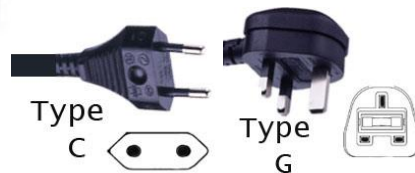

Currency (Code)

Manx pounds (IMP)

Electricity/Voltage/Plug Type(s)

230 V / 50 Hz / plug type(s): C, G

Major Languages

English, Manx Gaelic (about 2% of the population has some knowledge)

Religions

Protestant (Anglican, Methodist, Baptist, Presbyterian, Society of Friends), Roman Catholic