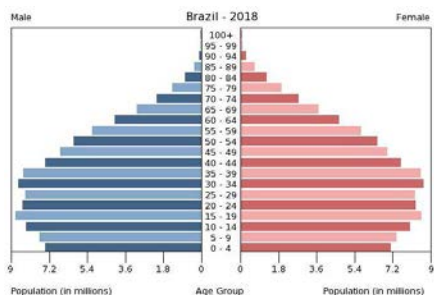

WOMEN'S WORLD CUP 2019

BRAZIL

WORLD CUP FACTS

Team Nickname
Selecao (The National Squad)
Team Uniform Colors
green, yellow
Coach
Oswaldo ALVAREZ (Vadao)

World Cup Appearances
8 (first in 1991)
World Cup Record through 2015
W 18 D 4 L 8
Best Result
runner-up: 2007

GOVERNMENT

Chief of State
President Jair BOLSONARO
Head of Government
President Jair BOLSONARO
Government Type
federal presidential republic
Capital
Brasilia

GEOGRAPHY

Area
total: 8,515,770 sq km
land: 8,358,140 sq km
water: 157,630 sq km
Climate
mostly tropical, but temperate in south
Natural Resources
alumina, bauxite, beryllium, gold, iron ore, manganese, nickel, niobium, phosphates, platinum, tantalum, tin, rare earth elements, uranium, petroleum, hydropower, timber

PEOPLE & SOCIETY

Population
208.8 million (July 2018 est.)
Population Growth Rate
0.71% (2018 est.)
Language
Portuguese (official and most widely spoken language); note: less common languages include Spanish (border areas and schools), German, Italian, Japanese, English, and a large number of minor Amerindian languages
Urbanization
urban population: 86.6% of total population (2018)