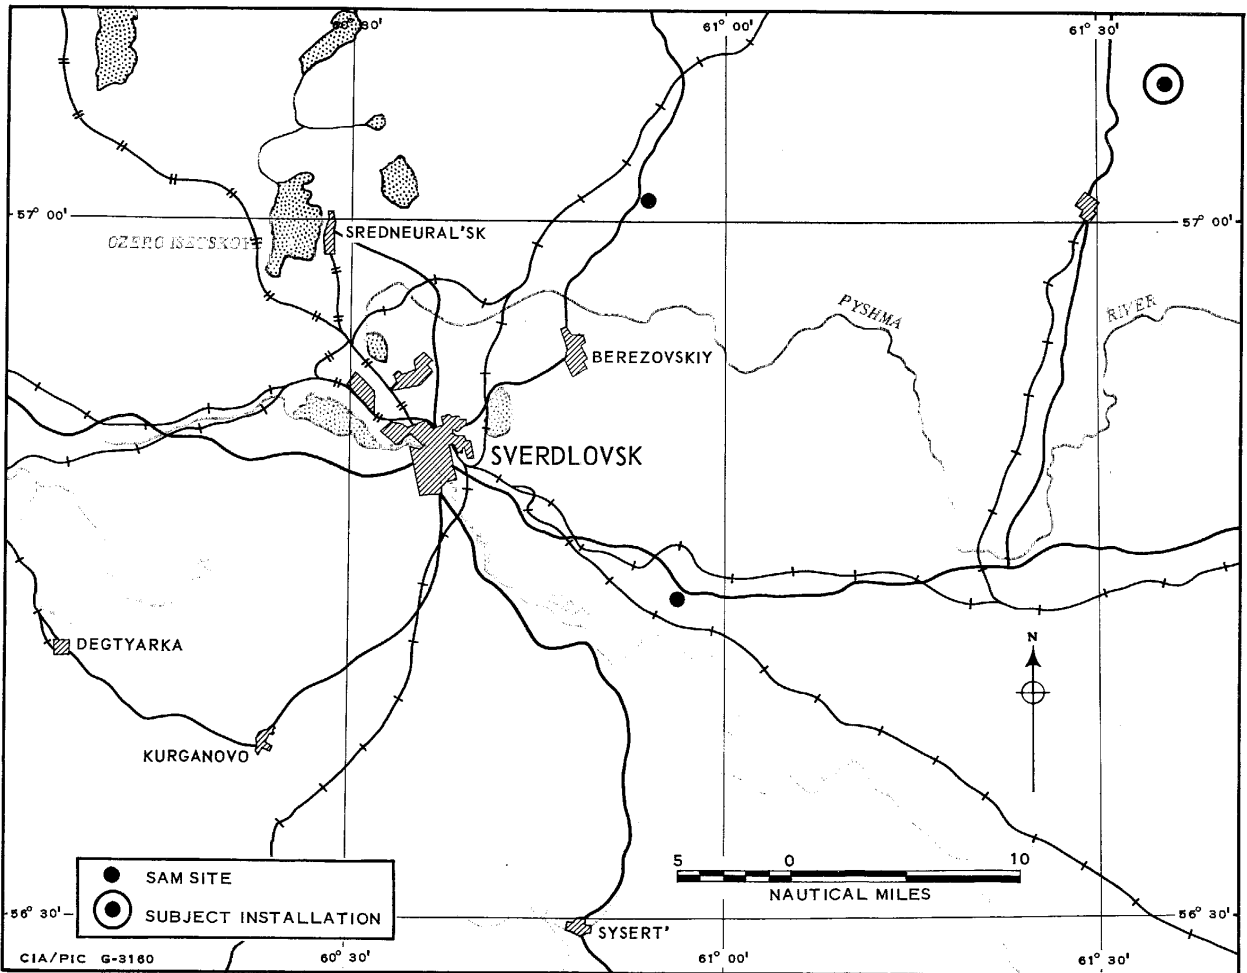

LOCATION: 36 nm NE of Sverdlovsk, USSR

COORD: 57°06'N 61°36'E

Figure 1. SAM SITE 36 NM NE OF SVERDLOVSK.

Declass Review by
NIMA/DOD

VITAL RECORDS COPY

FIGURE 2. SAM SITES IN THE SVERDLOVSK AREA. Date of information [REDACTED]

Scale and obliquity of photography preclude detailed interpretation.
Site is situated on relatively flat terrain in a heavily forested area.

MAP REFERENCES:

WAC 156; AMS-Series N 502, Sheet NO 41-7.

25X1D