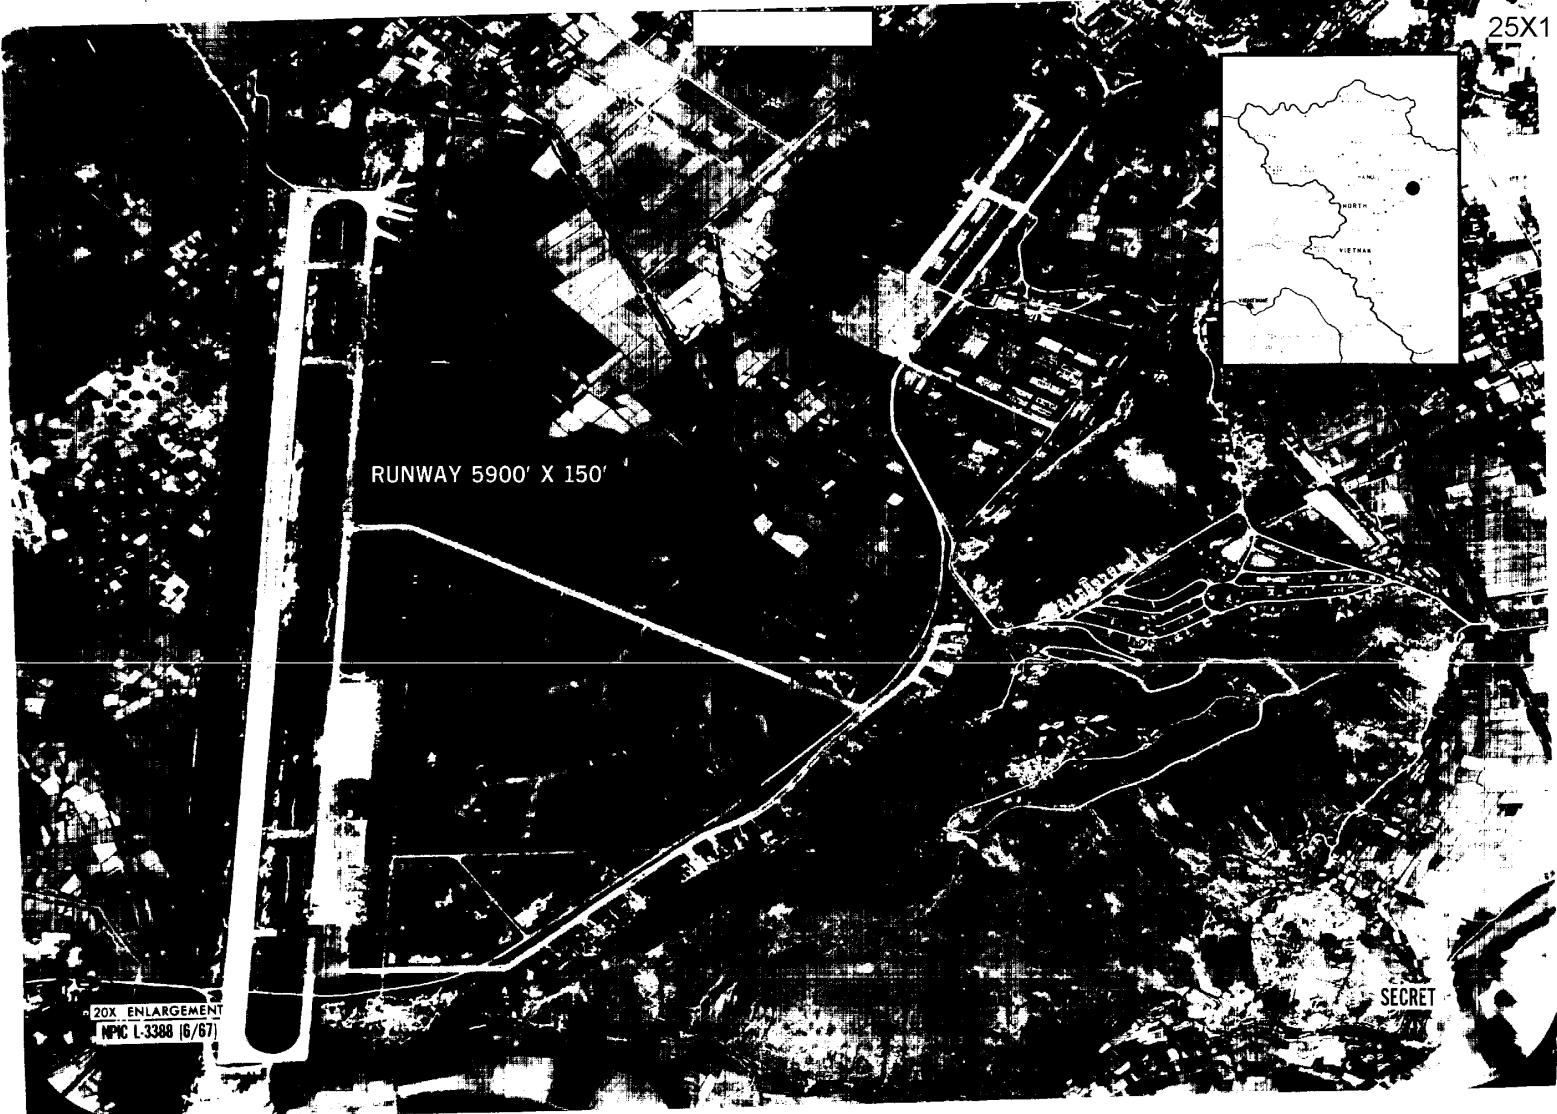

# HAIPHONG/KIEN AN AIRFIELD NORTH VIETNAM 20-48N 106-36E

SECRET

UNCLASSIFIED

25X1

25X1

RUNWAY 5900' X 150'

20X ENLARGEMENT  
NPI C L-3388 (6/67)

SECRET