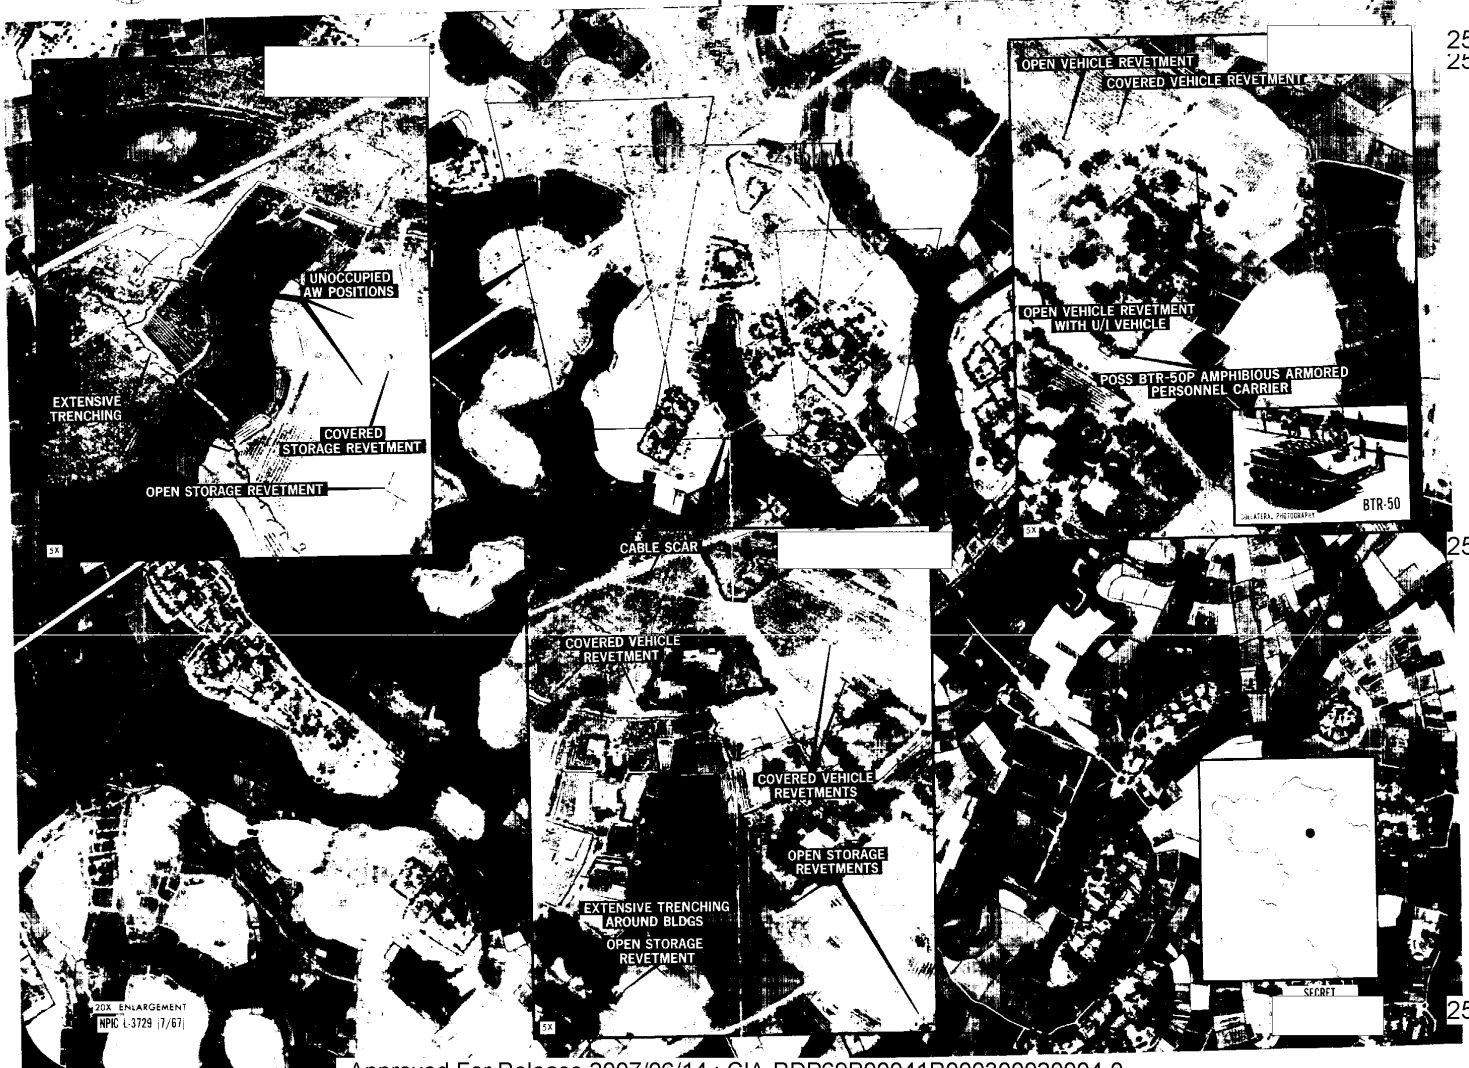

SECRET

NATIONAL PHOTOGRAPHIC INTERPRETATION CENTER

PHUC THANG MILITARY CAMP
NORTH VIETNAM
21-19N 105-58E

25X1

25X1

25X1

25X1

25X1

25X1