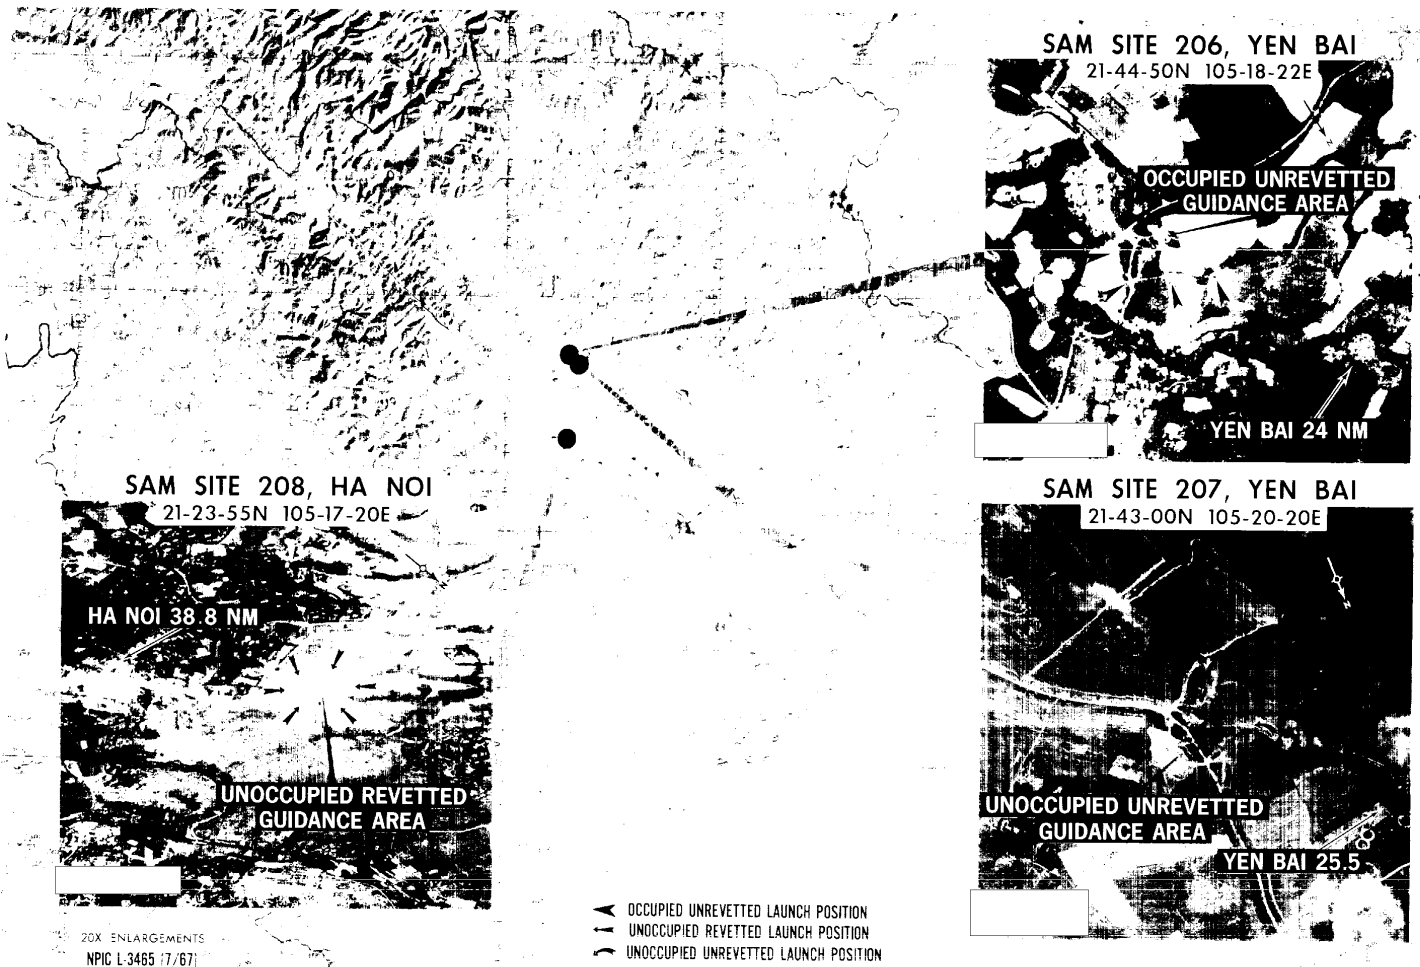

SECRET

NEW SAM SITES, NORTH VIETNAM

25X1

SAM SITE 206, YEN BAI
21-44-50N 105-18-22E

OCCUPIED UNRETTED
GUIDANCE AREA

YEN BAI 24 NM

25X1

SAM SITE 207, YEN BAI
21-43-00N 105-20-20E

UNOCCUPIED UNRETTED
GUIDANCE AREA

YEN BAI 25.5

25X1
25X1

SAM SITE 208, HA NOI
21-23-55N 105-17-20E

HA NOI 38.8 NM

UNOCCUPIED RETTTED
GUIDANCE AREA

- ▲ OCCUPIED UNRETTED LAUNCH POSITION
- ▼ UNOCCUPIED RETTTED LAUNCH POSITION
- ◄ UNOCCUPIED UNRETTED LAUNCH POSITION

20X ENLARGEMENTS
NPIC L-3465 (7/67)

SECRET

H A