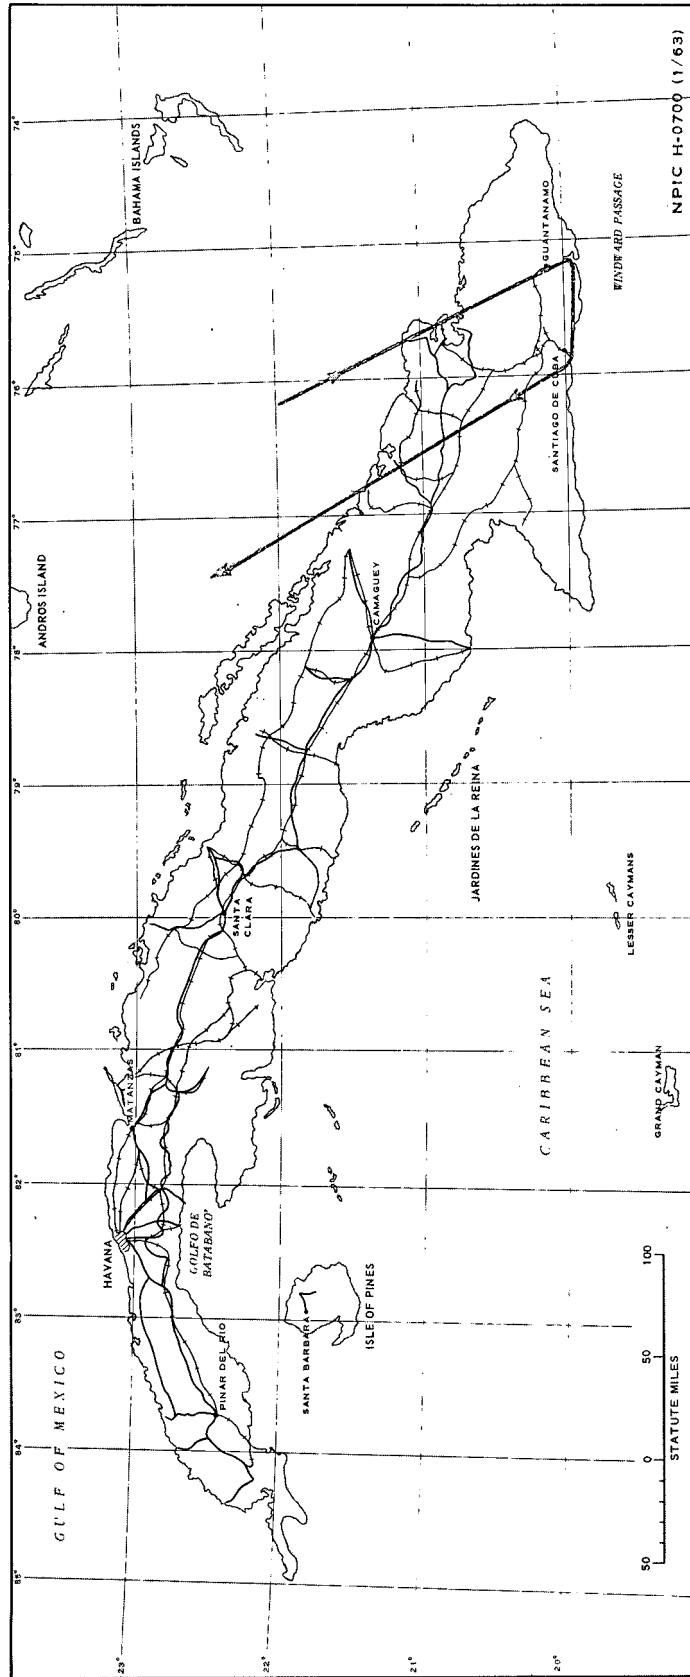

SECRET

NPIC/R-1001/63

APPROXIMATE TRACK OF BRASS KNOB MISSION 3333, 7 JANUARY 1963

SECRET