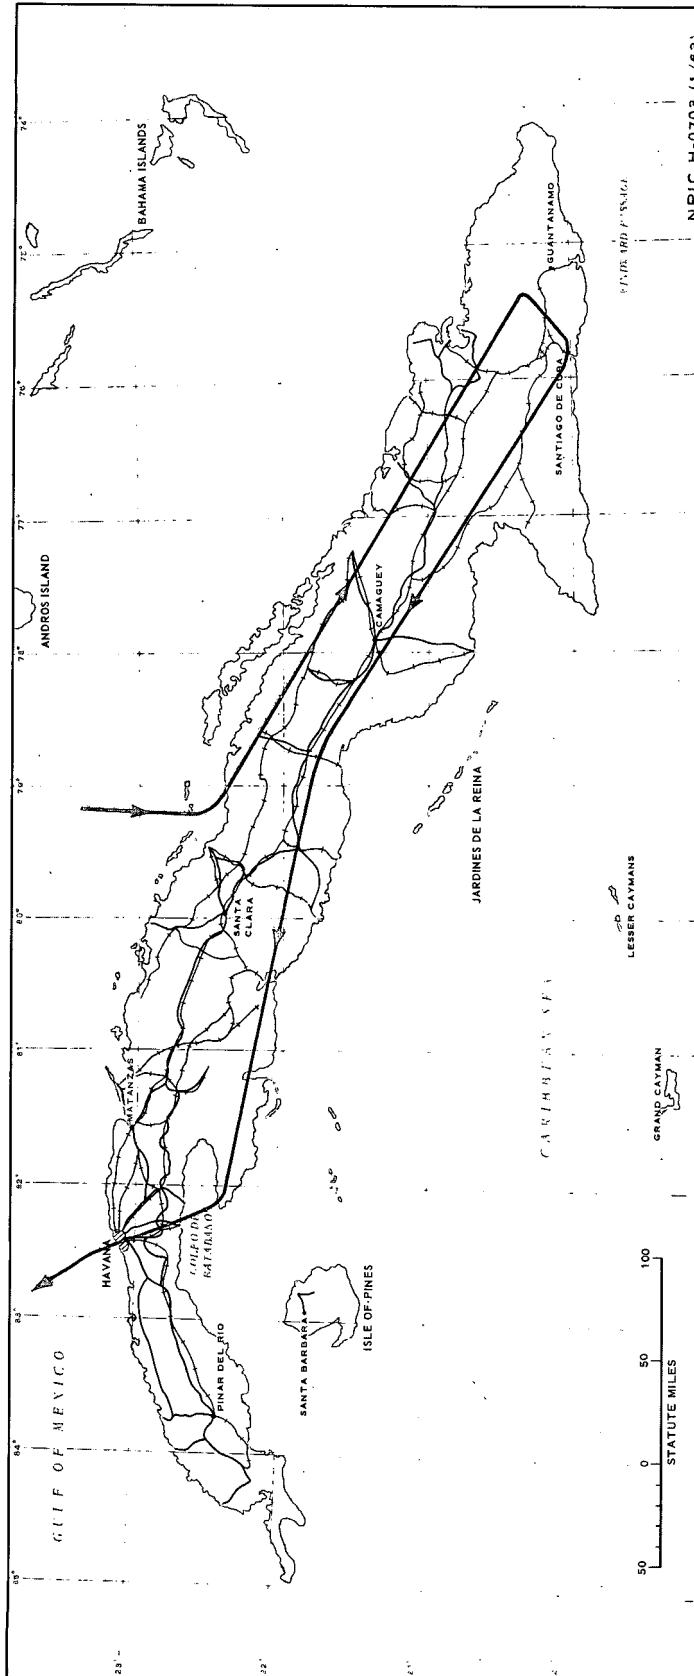

~~SECRET~~

NPIC/R-1004/63

APPROXIMATE TRACK OF BRASS KNOB MISSION 3336, 2 JANUARY 1963

~~SECRET~~