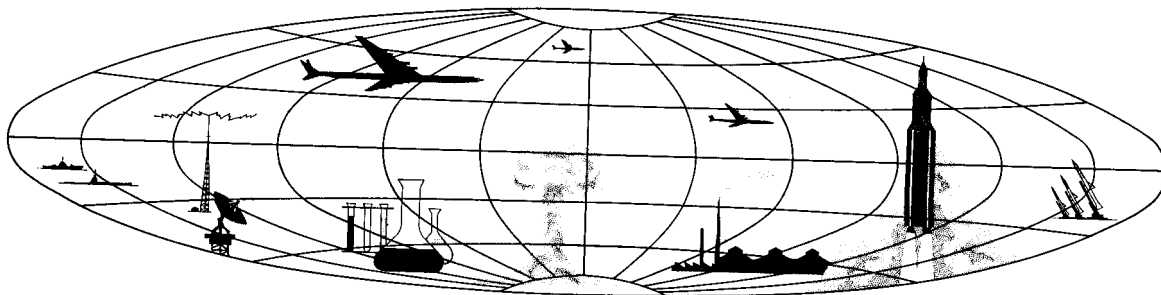

ARMY

NAVY

AIR FORCE

CIA

DECLASS REVIEW by NIMA/DOD

NATIONAL PHOTOGRAPHIC INTERPRETATION CENTER