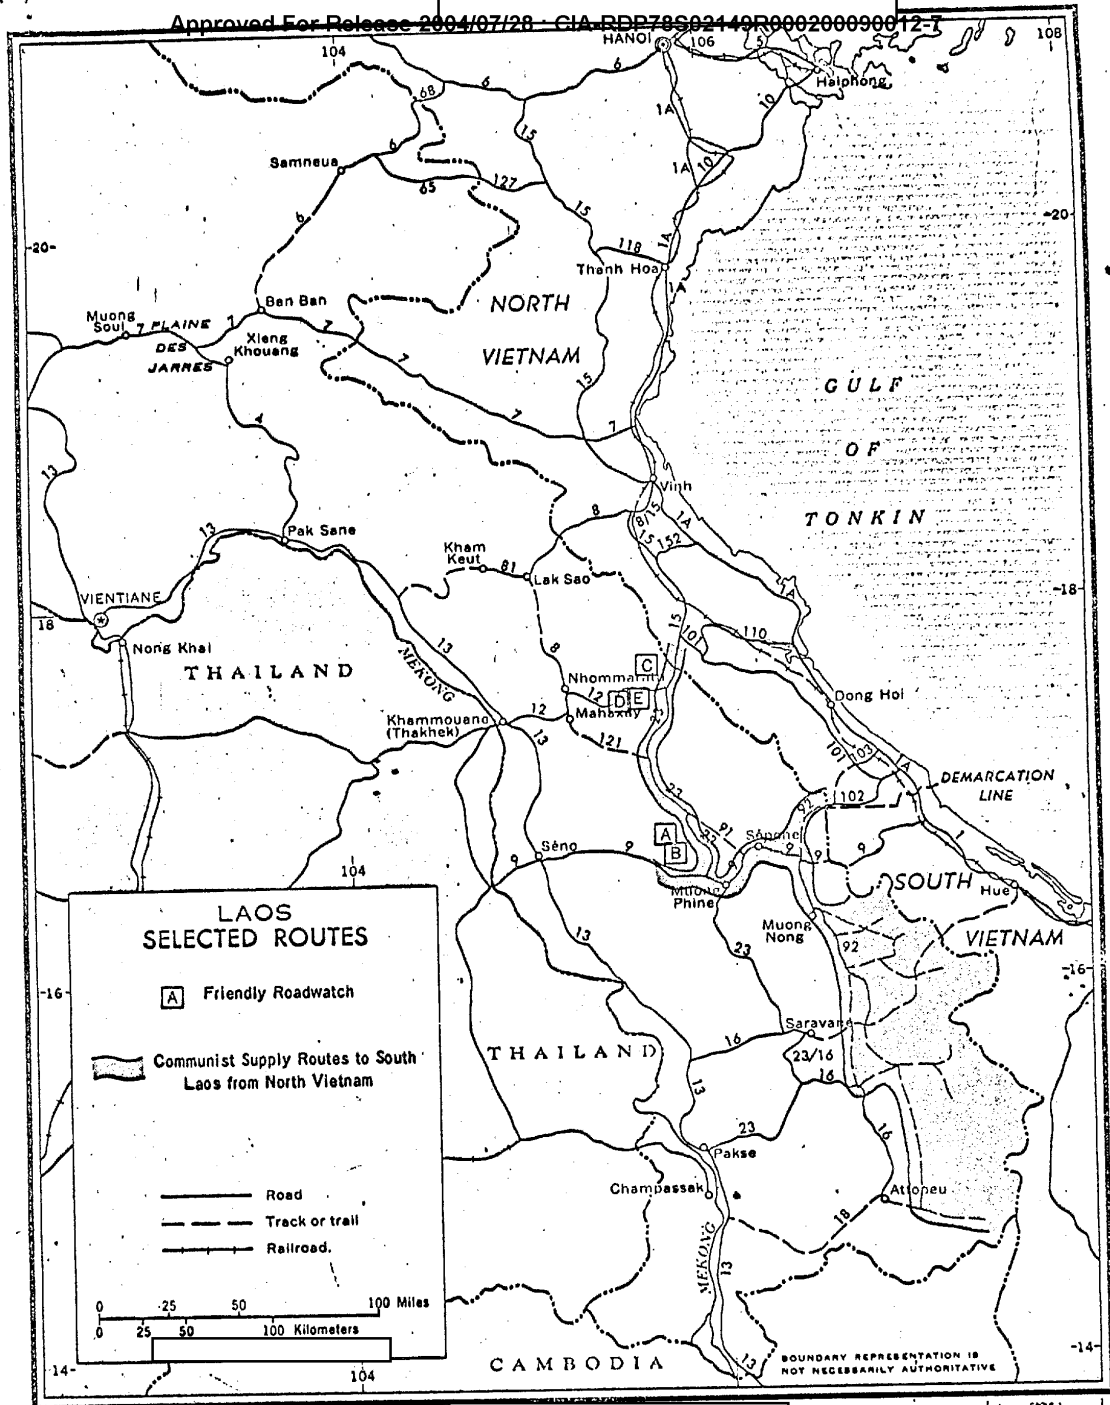

• Reported landing, sighting, capture or sinking of VC infiltration boats, 1959 - 1 July 1965

BOUNDARY REPRESENTATION IS NOT NECESSARILY AUTHORITY

47814

25X1

MAP 1

25X1

25X1

MAP 2