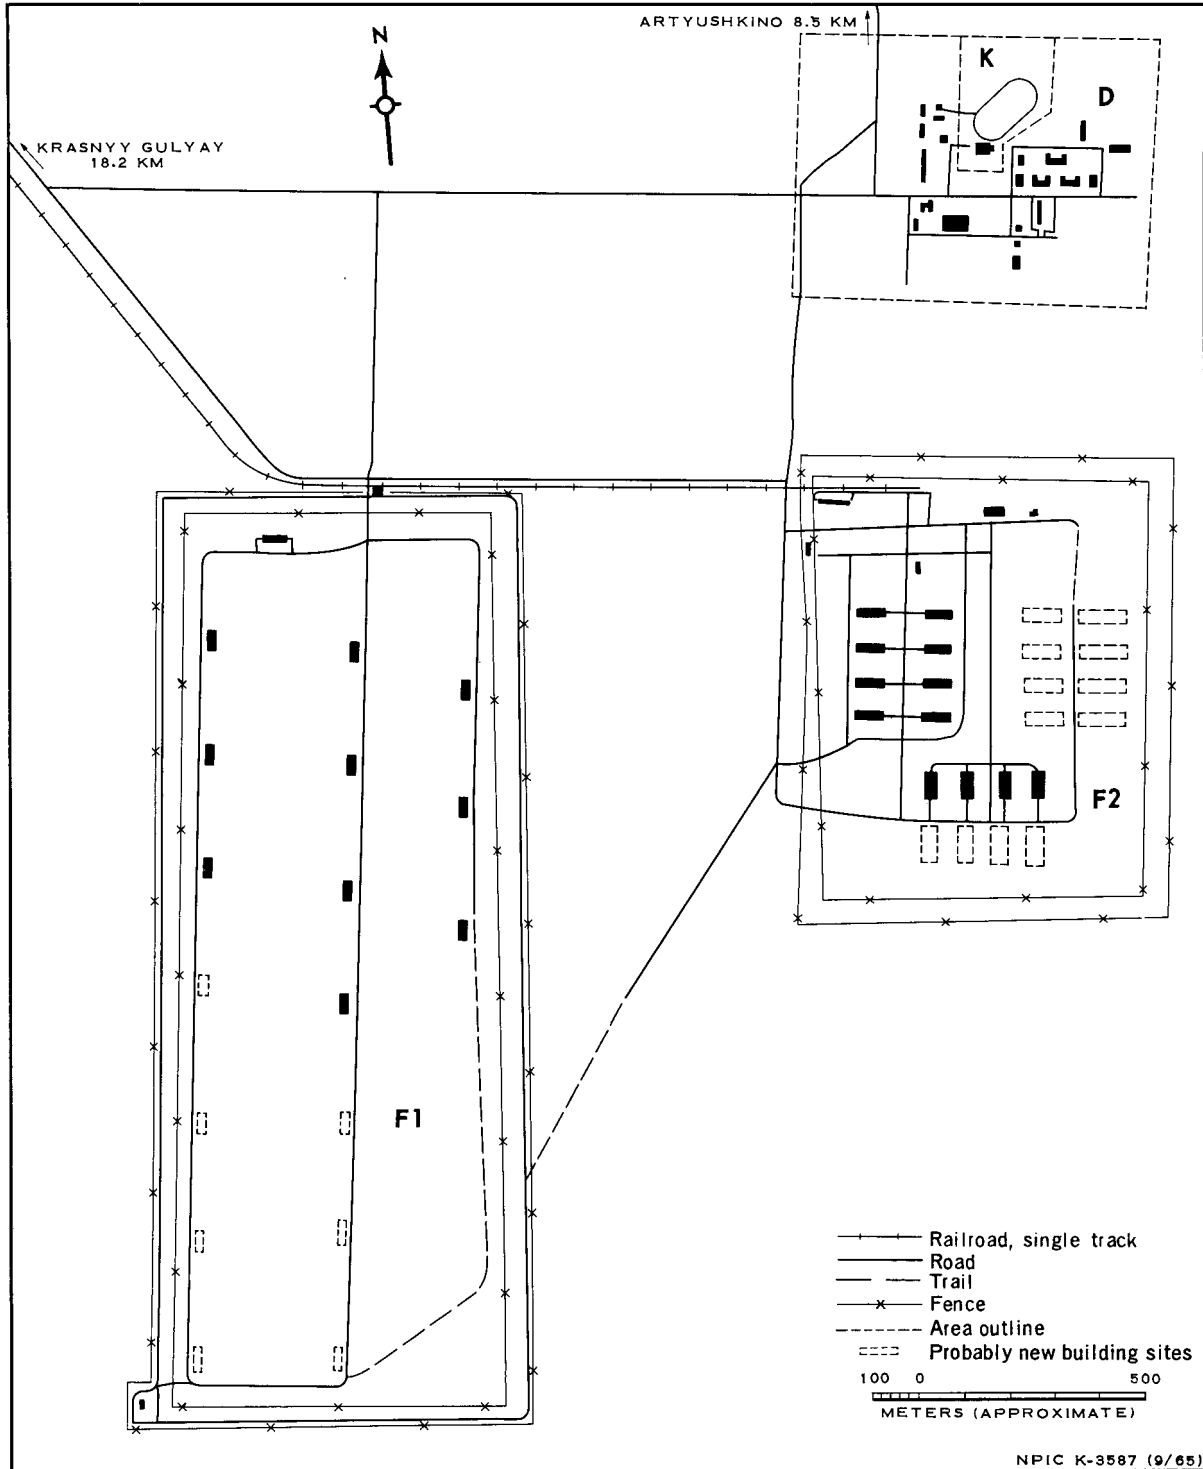

The small support area northeast of the large rectangular storage area was confirmed in May 1962. It appeared to be completed as of June 1964.

DESCRIPTION OF INSTALLATION

Railroad Service

The area is served by a single spur from the main rail line 2 km west.

Ammunition Storage Areas

Area F1 contains eleven 160- by 80-foot storage buildings, 7 probably new building sites, 1 main security building at the entrance, and 1 perimeter security building.

Area F2 contains twelve 210- by 80-foot storage buildings and 12 probably new building sites.

Athletic Field

Area K is an athletic field with an adjacent probable field house.

TOP SECRET RUFF

TOP SECRET RUFF

25X1

FIGURE 3. YASASHNAYA TASHLA UNIDENTIFIED STORAGE AREA. Sketch compiled from

25X1

25X1

25X1

TOP SECRET RUFF

25X1
25X1

TOP SECRET RUFF

REFERENCES

25X1
y

MAPS OR CHARTS

US Air Target Chart, Series 200, Sheet 0165-11HL, 3d ed, Apr 64 (SECRET)