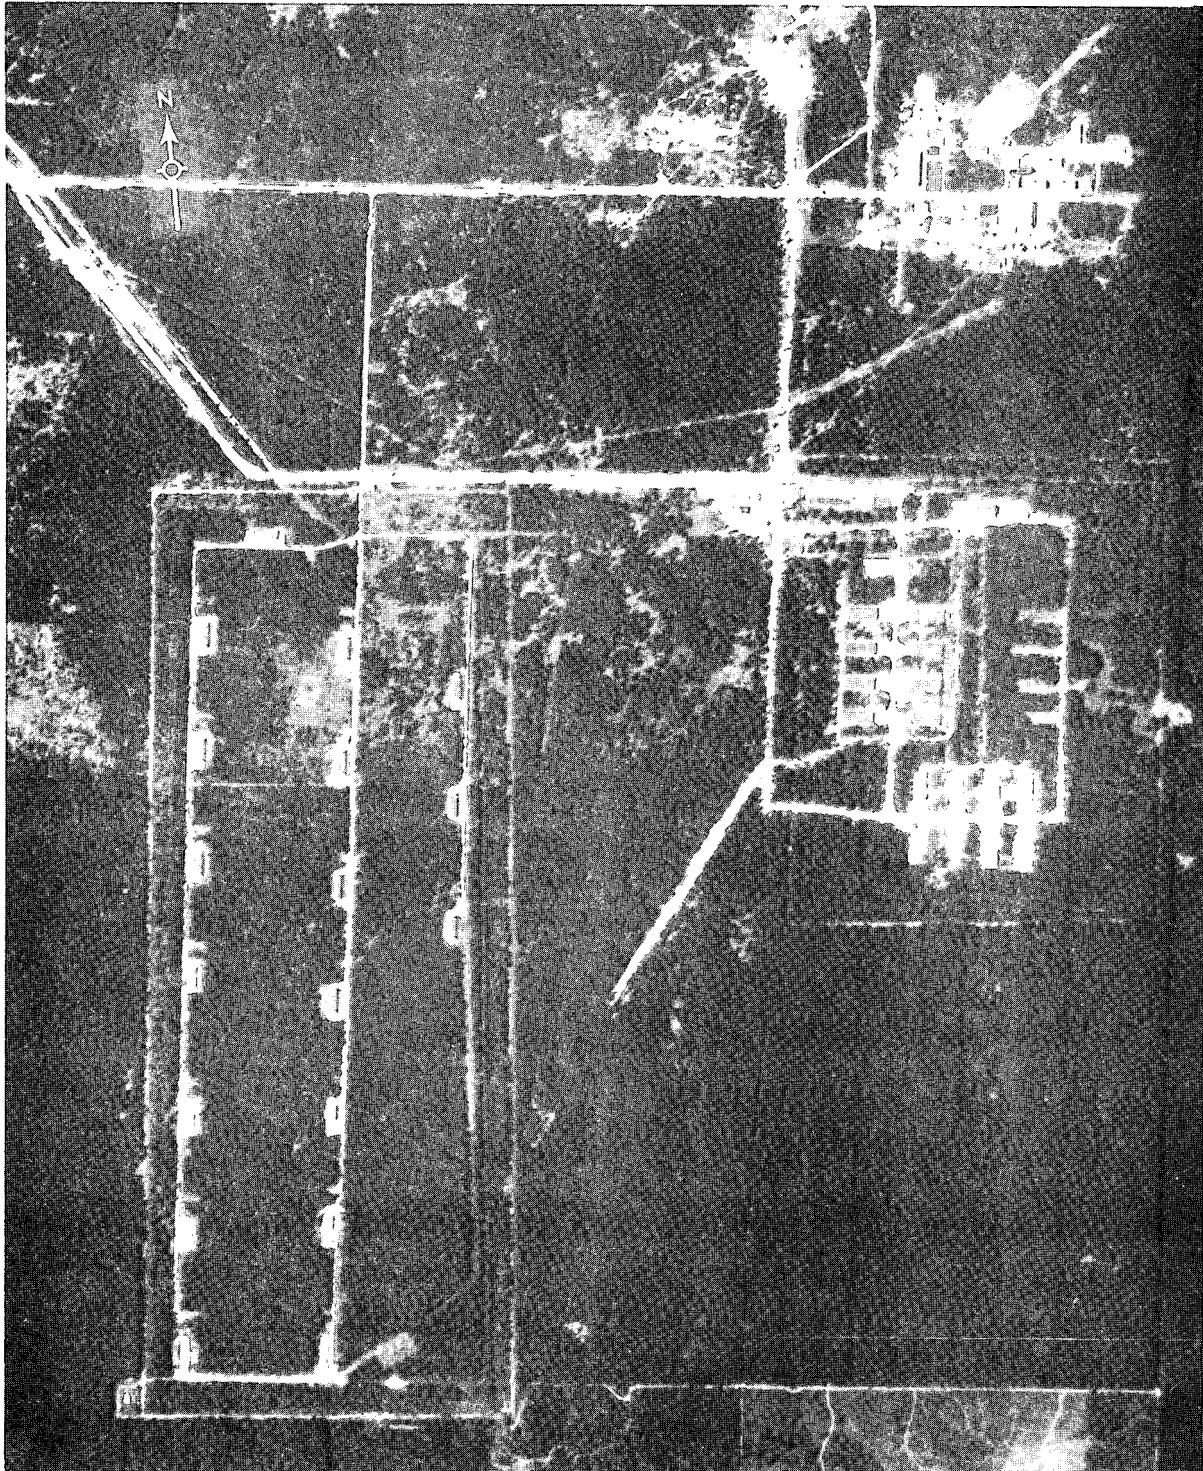

TOP SECRET RUFF

25X1

FIGURE 2. YASASHNAYA TASHLA UNIDENTIFIED STORAGE AREA, KRASNYY GULYAY, USSR, JULY 1964.

NPIC K-3586 (9/65)

TOP SECRET RUFF

25X1

TOP SECRET RUFF

SUMMARY

Yasashnaya Tashla Unidentified Storage Area is 18.2 kilometers (km) southeast of Krasnyy Gulyay (Figure 1).

The area covers 1,931 acres and contains 3 administration buildings/barracks, 11 barracks, 23 storage buildings, 2 security buildings, 6 support buildings, and a probable fieldhouse. Nineteen probable new storage buildings are in various stages of construction (Figures 2 and 3).

Thirteen KEYHOLE missions covered the area between February 1962 and July 1964. Comparative analysis reveals the following changes:

In February 1962, the large rectangular

storage area was reported as containing 14 small storage buildings with possible new expansion to the east. July 1964 photography revealed that there were only 11 small storage buildings and 7 probable new building sites in the large rectangular storage area. The same photography revealed that the expansion in the small double-fenced area to the east was continuing, and confirmed 12 warehouse storage buildings, and the addition of 12 probable new building sites within the area.

The small support area northeast of the large rectangular storage area was confirmed in May 1962. It appeared to be completed as of June 1964.

DESCRIPTION OF INSTALLATION

Railroad Service

The area is served by a single spur from the main rail line 2 km west.