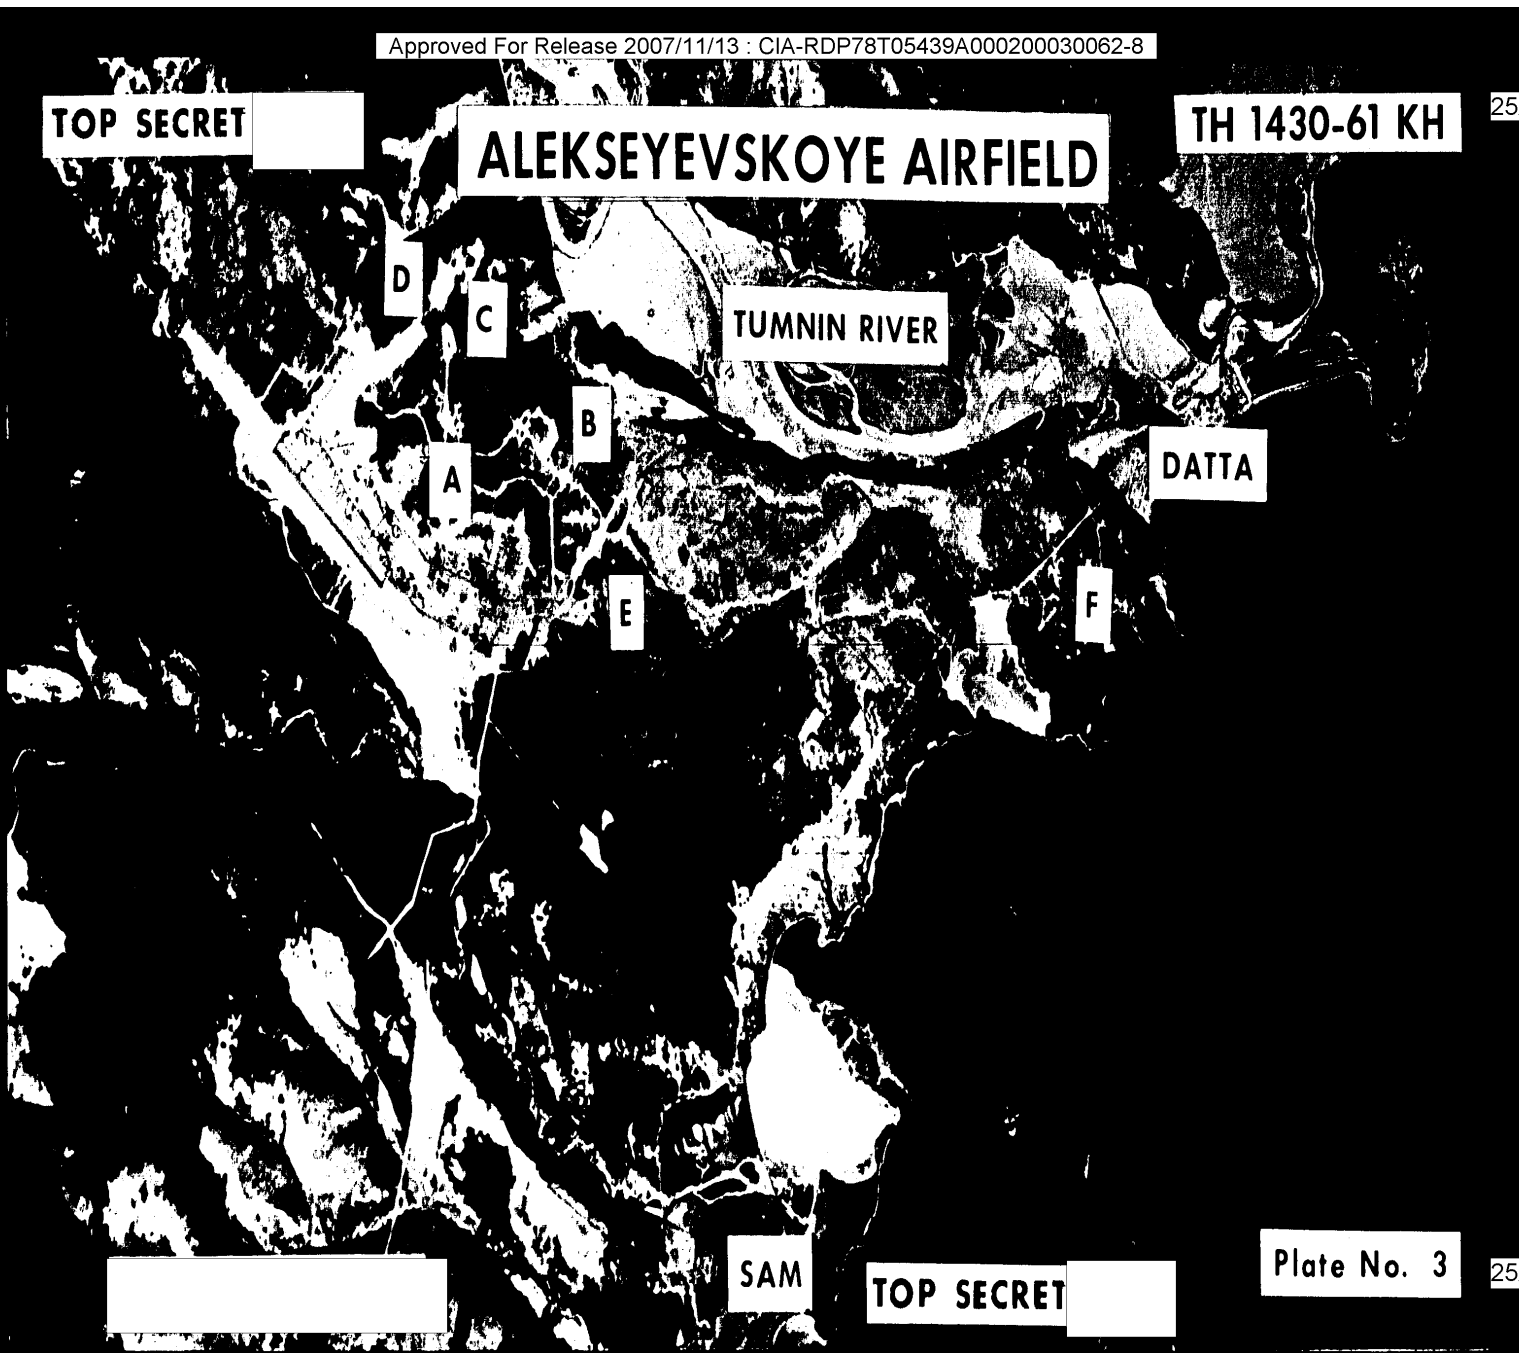

TOP SECRET

ALEKSEYEVSKOYE AIRFIELD

TH 1430-61 KH

25X1

[Redacted]

SAM

TOP SECRET

Plate No. 3

25X1

TOP SECRET

TH 1430-61 KH

25X1

ALEKSEYEVSKOYE A/F

TOP SECRET

Plate No. 4

25X1

TOP SECRET

TH 1430-61 KH

25X1

Plate No. 5

FIGURE 1

FIGURE 2

TOP SECRET

25X1

TH 1430-61 KH

TOP SECRET

FIGURE 1

FIGURE 2

Plate No. 6

TOP SECRET

25X1

25X1