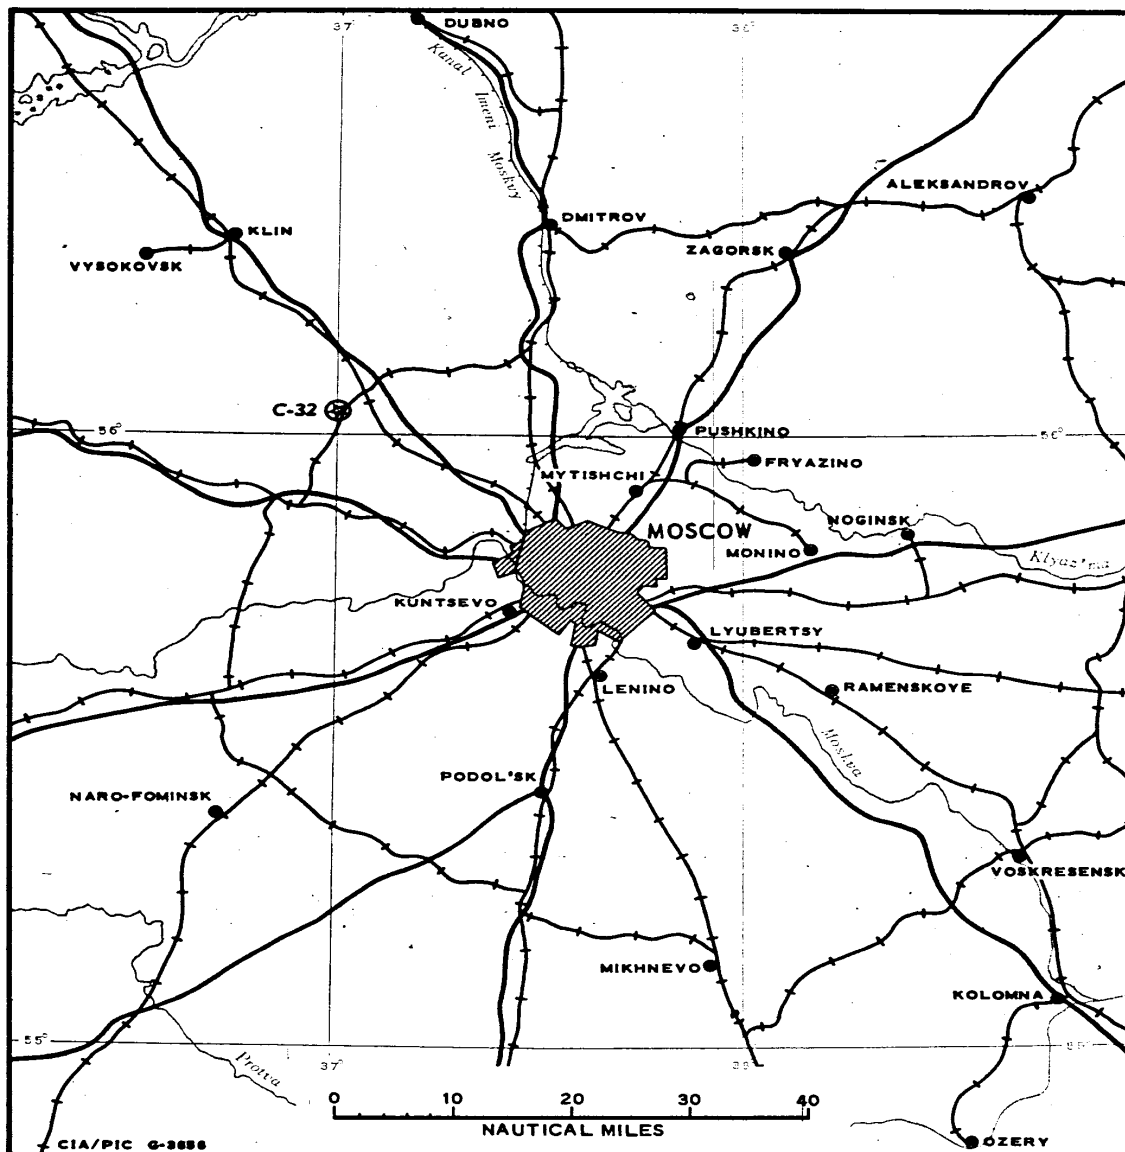

25X1D
25X6

FIGURE 1. HERRINGBONE SAM SITE C-32. Small-format aerial photograph of [redacted] was used to determine the actual location of this site, which has been overprinted in red on [redacted] photography.

MINICARD COPY

NOFORN/LIMITED DISTRIBUTION

FIGURE 2. LOCATION OF MOSCOW HERRINGBONE SAM SITE C-32

S-E-C-R-E-T
NOFORN/LIMITED DISTRIBUTION

PIC/JB-1012/60

REFERENCE POINT:

The Kremlin, 55-45N 37-37E.

LOCATION:

27 nm northwest of reference point.

FUNCTION:

One of a group of sites deployed for the defense of Moscow.

SITE STATUS:

Probably complete and operational.

REMARKS:

This is the first known photographic coverage of Herringbone SAM Site C-32.

The site is located in a wooded area on the inner herringbone defense ring. It is regularly shaped except for a section of service road that curves in order to avoid a small lake.

Although not all the service roads are discernible on the small-format photography, Site C-32 probably has 60 launch points. A YO-YO radar site and housing for the SAM site have been identified.