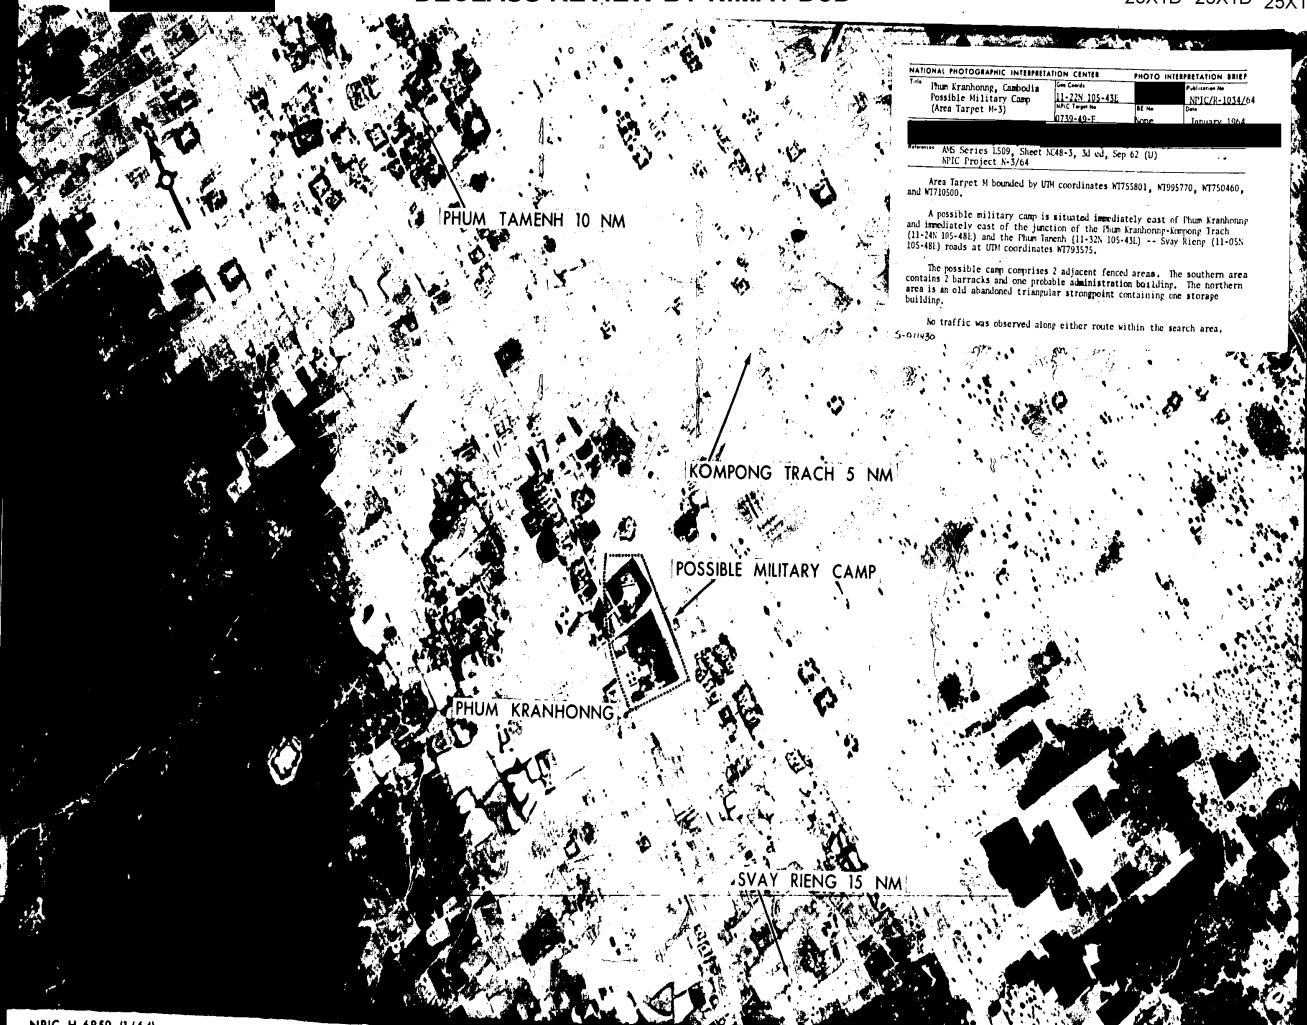

NO FOREIGN DISSEM

SECRET

25X1C

DECLASS REVIEW BY NIMA / DoD

25X1D 25X1D 25X1

ASD Series 1509, Sheet N48-3, 3d ed, Sep 62 (U)
NTIC Project N-3/64

Area Target M bounded by UTM coordinates W755801, W7995770, W750460, and W710500.

No traffic was observed along either route within the search area.
S-01030