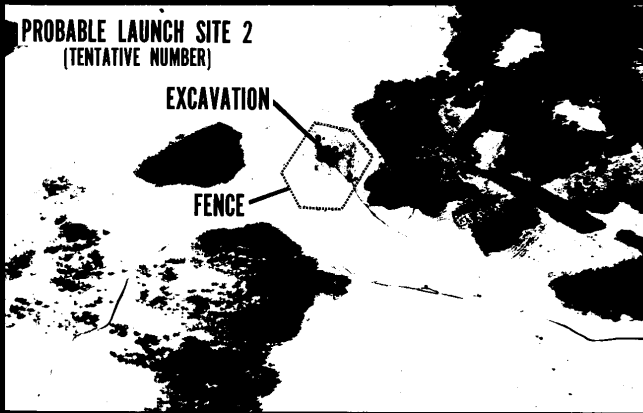

TOP SECRET

COMPARISON OF CONFIRMED AND PROBABLE LAUNCH SITES
TATISHCHEVO ICBM COMPLEX, USSR
51-40N 45-34E

PROBABLE LAUNCH SITE 2
(TENTATIVE NUMBER)

EXCAVATION

FENCE

LAUNCH SITE A8

SILO

FENCE

PROBABLE LAUNCH SITE 3
(TENTATIVE NUMBER)

EXCAVATION

FENCE

LAUNCH SITE A9

SILO

FENCE

TOP SECRET

Declass Review by NGA