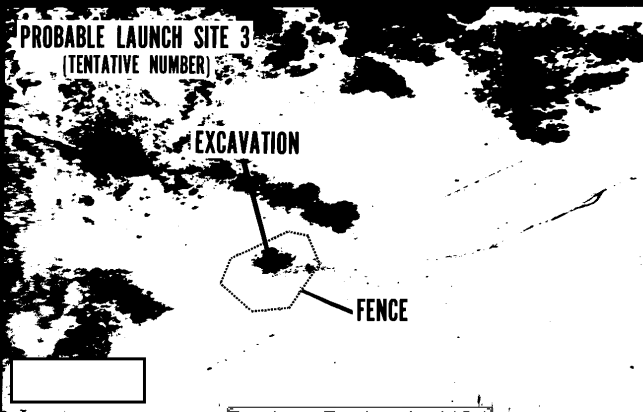

TOP SECRET

COMPARISON OF CONFIRMED AND PROBABLE LAUNCH SITES
TATISHCHEVO ICBM COMPLEX, USSR
51-40N 45-34E

PROBABLE LAUNCH SITE 2
(TENTATIVE NUMBER)

EXCAVATION

FENCE

LAUNCH SITE A8

SILO

FENCE

PROBABLE LAUNCH SITE 3
(TENTATIVE NUMBER)

EXCAVATION

FENCE

LAUNCH SITE A9

SILO

FENCE

TOP SECRET

Declass Review by NGA