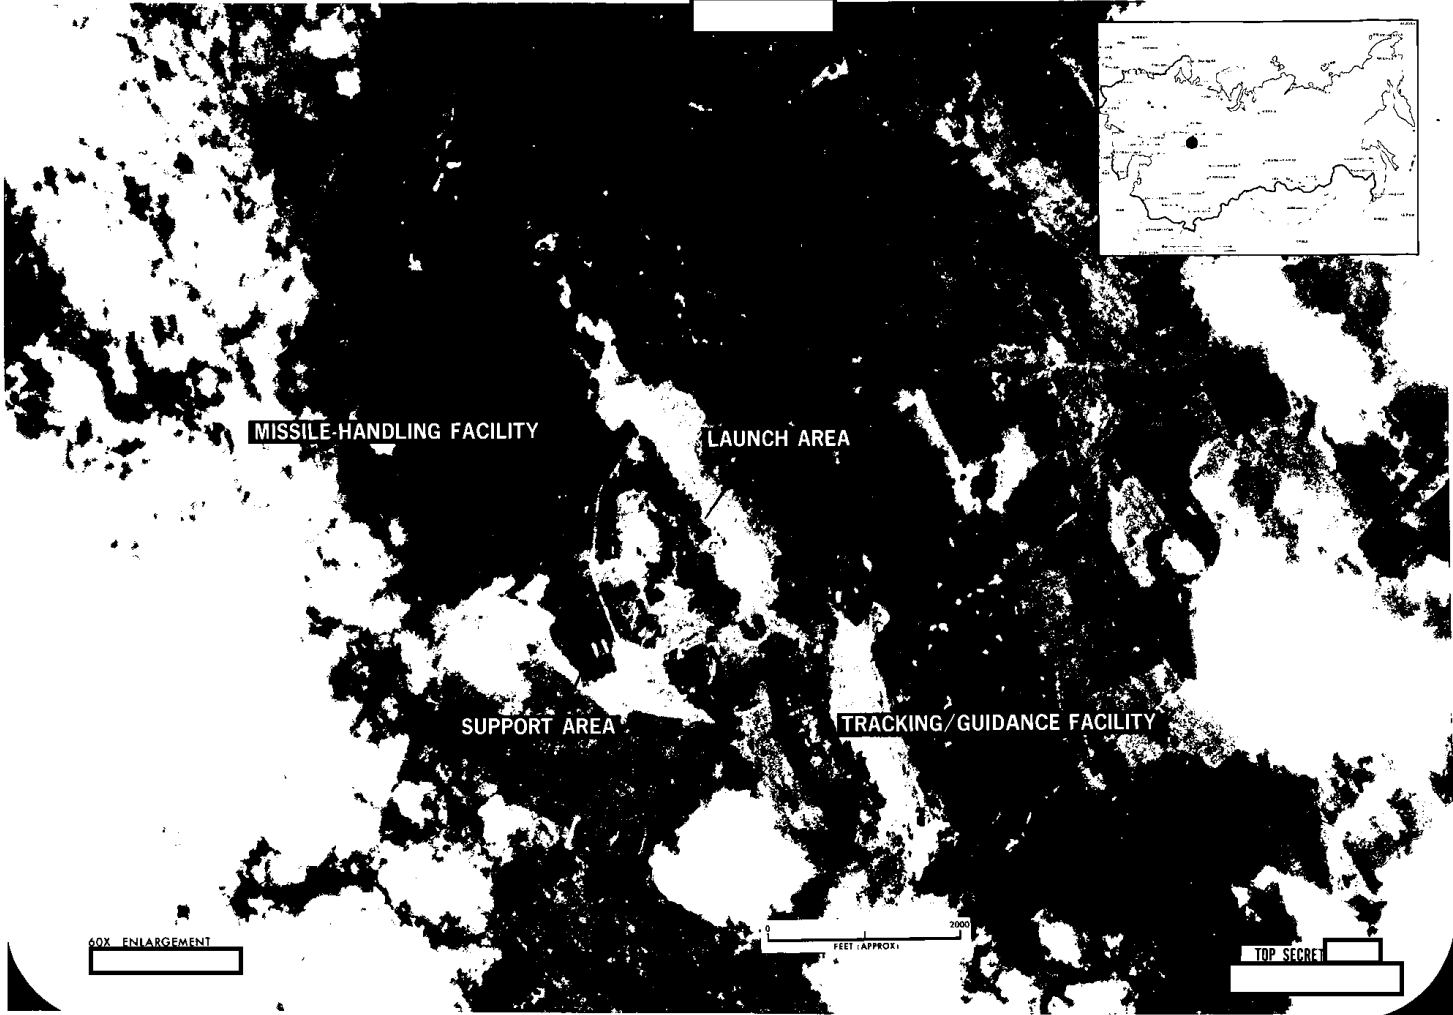

TOP SECRET

Approved For Release 2006/11/20 : CIA-RDP78T05929A002600010007-5

NATIONAL PHOTOGRAPHIC INTERPRETATION CENTER

PROBABLE LONG RANGE SAM LAUNCH COMPLEX

CHELYABINSK, USSR

55-23N 61-49E

25X1
25X1

25X1

MISSILE HANDLING FACILITY

LAUNCH AREA

SUPPORT AREA

TRACKING/GUIDANCE FACILITY

60X ENLARGEMENT

TOP SECRET

25X1
25X1