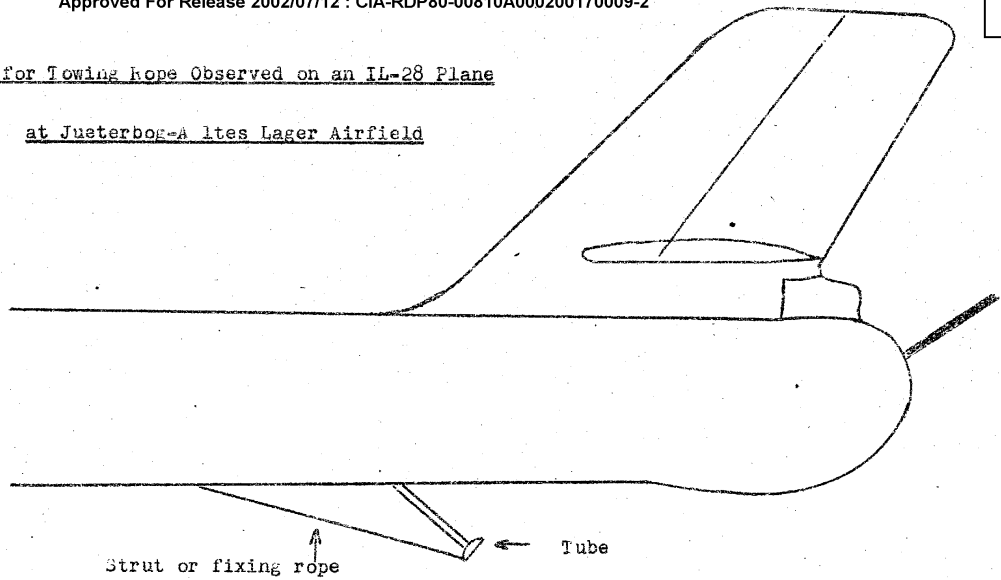

Shrapnelproof Aircraft Revetment at Jucterbog Altes Lager Airfield

Top view

II. Cross Section of Wall

Legend:

- A Inside
- a Sand
- b Wood

SECRET

Annex to ECL-1986

Approved For Release 2002/07/12 : CIA-RDP80-00810A000200170009-2

Tube for Towing Rope Observed on an IL-28 Plane
at Justerbog-A ltes Lager Airfield

25X1A

SECRET

Approved For Release 2002/07/12 : CIA-RDP80-00810A000200170009-2