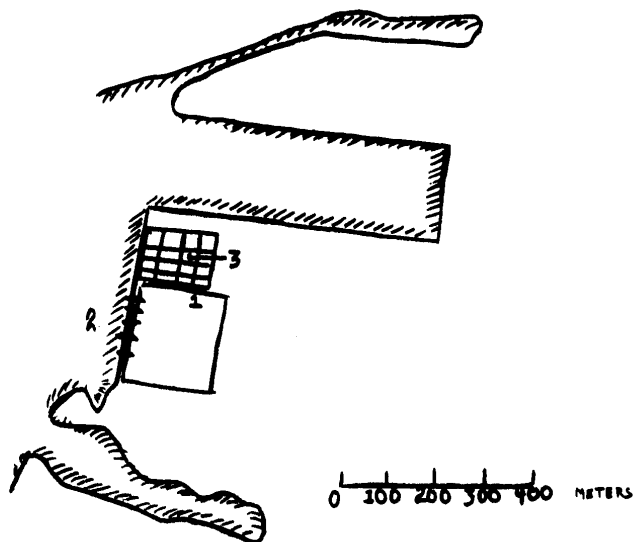

Legend to the Sketch:

1. Shed, about 200 meters long, 15 meters high, and 100 meters broad.
2. Five or six gates.
3. Slipway installation with the traverse crane.

SECRET - US OFFICIALS ONLY

STATE	X	ARMY	X	NAVY	X	AIR	X	FBI		AEC				
-------	---	------	---	------	---	-----	---	-----	--	-----	--	--	--	--

(NOTE: Washington distribution indicated by "X"; Field

"#")

SECRET - US OFFICIALS ONLY

25X1

-2-

SKETCH OF ZHDANOV SHIPYARD

SECRET - US OFFICIALS ONLY

Page Denied