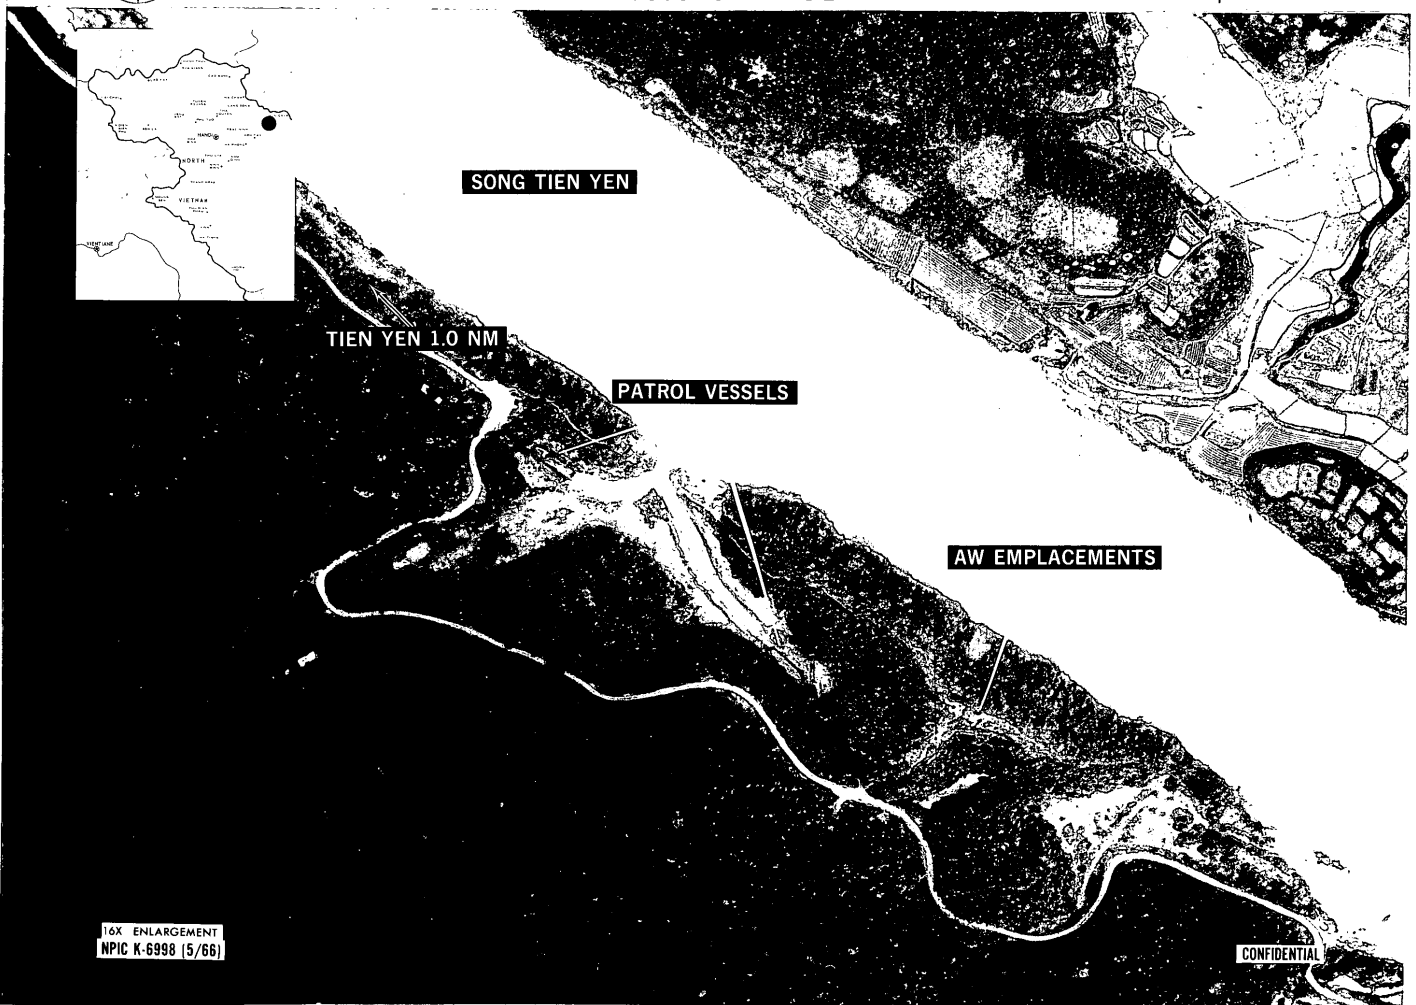

NATIONAL GEOGRAPHIC INTELLIGENCE CENTER

CONFIDENTIAL

25X1

PATROL VESSELS TIEN YEN, NORTH VIETNAM 21-18N 107-25E

16X ENLARGEMENT
NPIC K-6998 (5/66)

CONFIDENTIAL