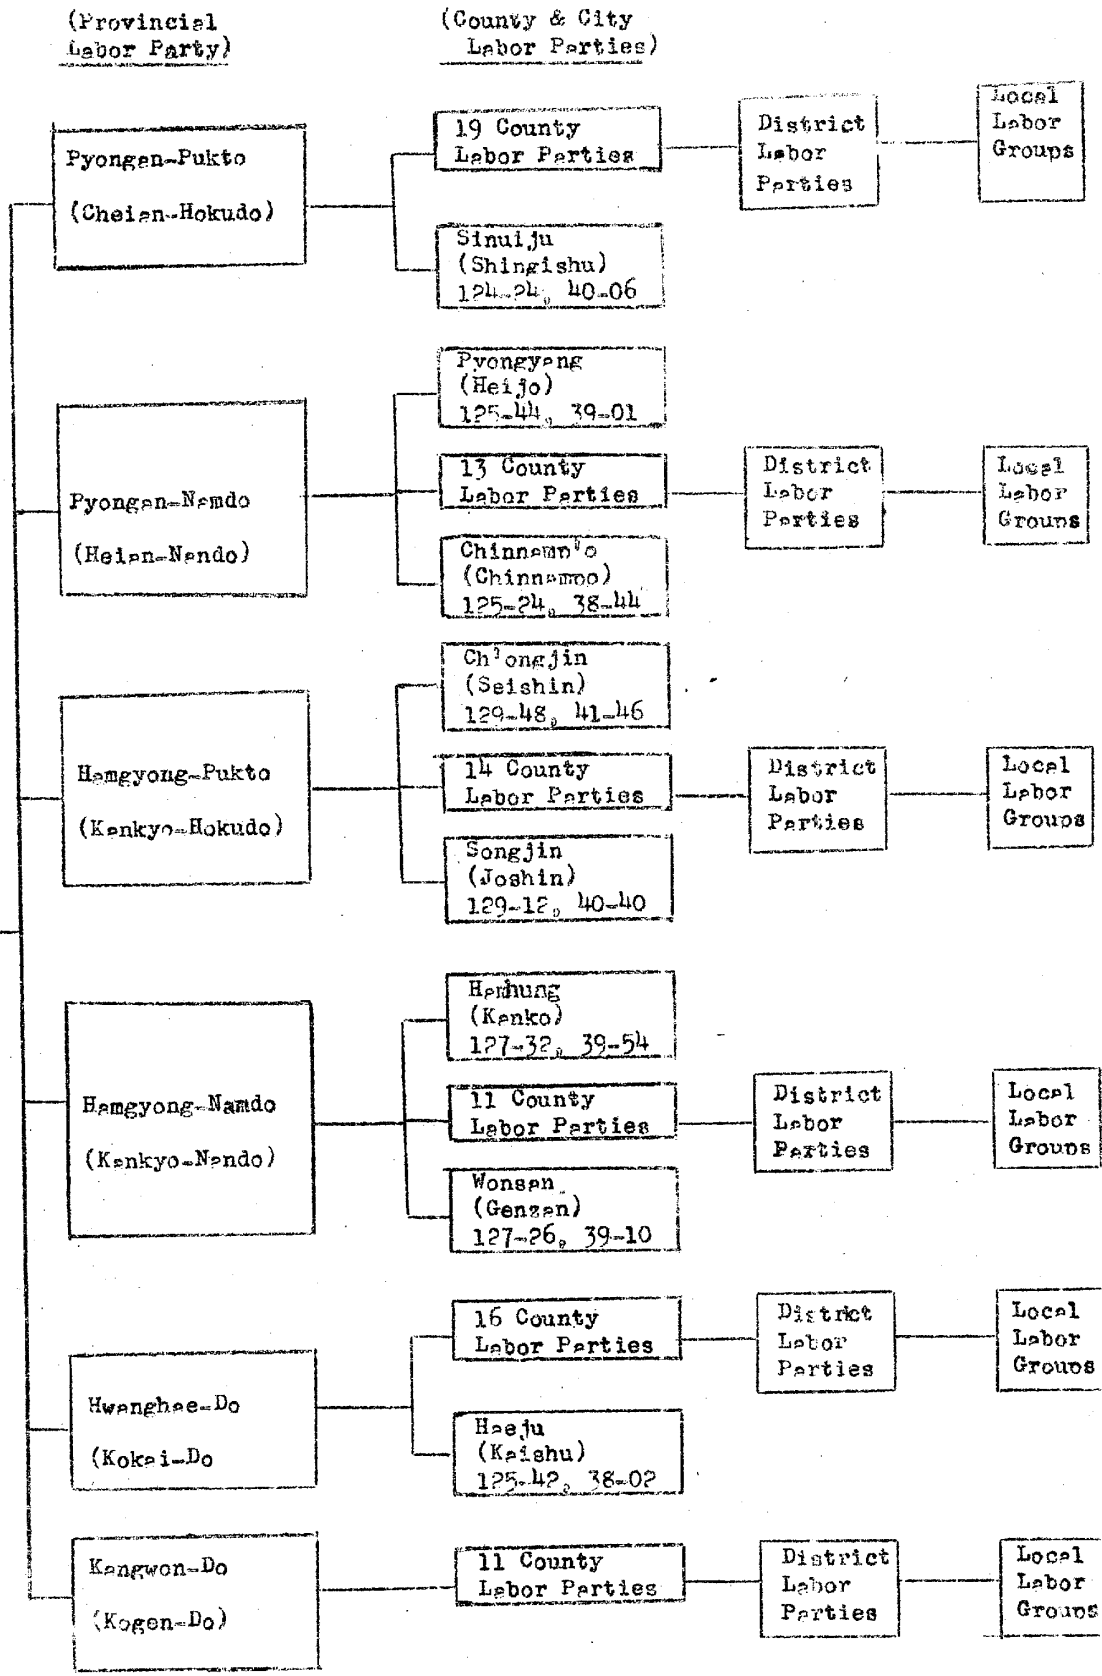

Chart II

Chart II - Organization of the Korean Labor Party by Province, County, City and Districts

Central Committee of the Northern Korean Labor Party
北朝鮮労働党中央委員会
Chief: KIM Il-Sung

CONFIDENTIAL