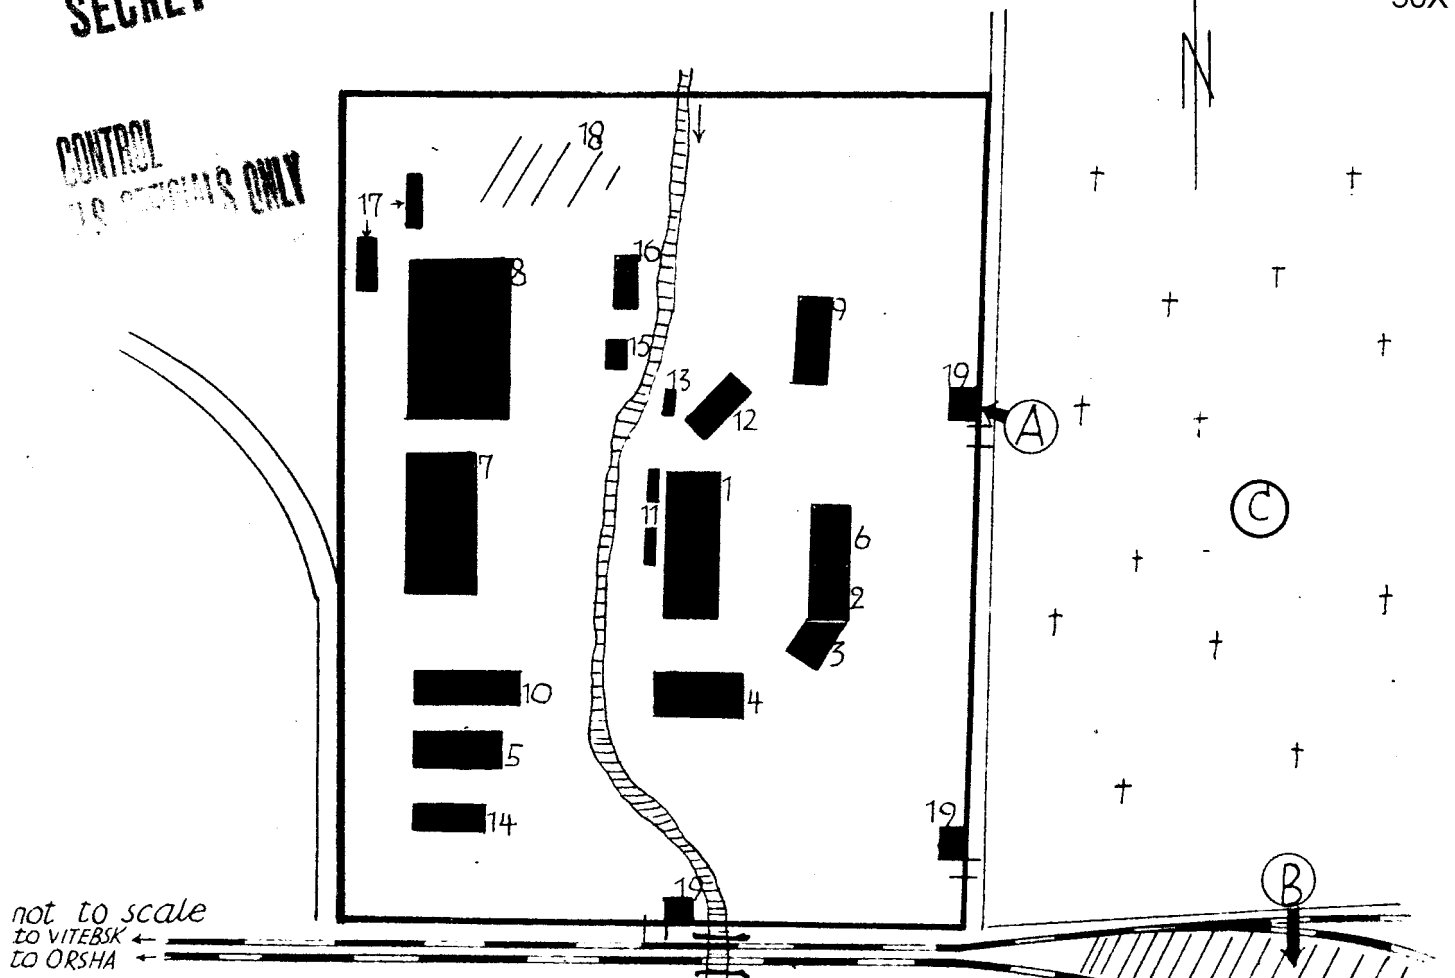

SECRET

Handwritten title or map identifier, partially obscured by a large black redaction mark.

50X1-HUM

Legend:

- (A) "Kolibin" Point
- (B) RR station
- (C) Cathedral

CONFIDENTIAL

This material prepared by Central Intelligence Agency

**CONTROL
U.S. OFFICIALS ONLY**

"Kalinin" Plant in SMOLENSK

50X1-HUM

SECRET

**CONTROL
IS OFFICIALS ONLY**

not to scale
to VITEBSK ←
to ORSHA ←

Legends:

- 1 Foundry
- 2 Carpentry
- 3 Forge
- 4 Mechanical department
- 5 New mechanical department
- 6 Punching shop
- 7 Tank forge
- 8 Tractor repairshop
- 9 Administration
- 10 Technical office
- 11 Depots
- 12 Boilerhouse
- 13 Pumping station
- 14 Sawmill
- 15 Tank filling station
- 16 Stables
- 17 Carages
- 18 Parking area
- 19 Guard houses