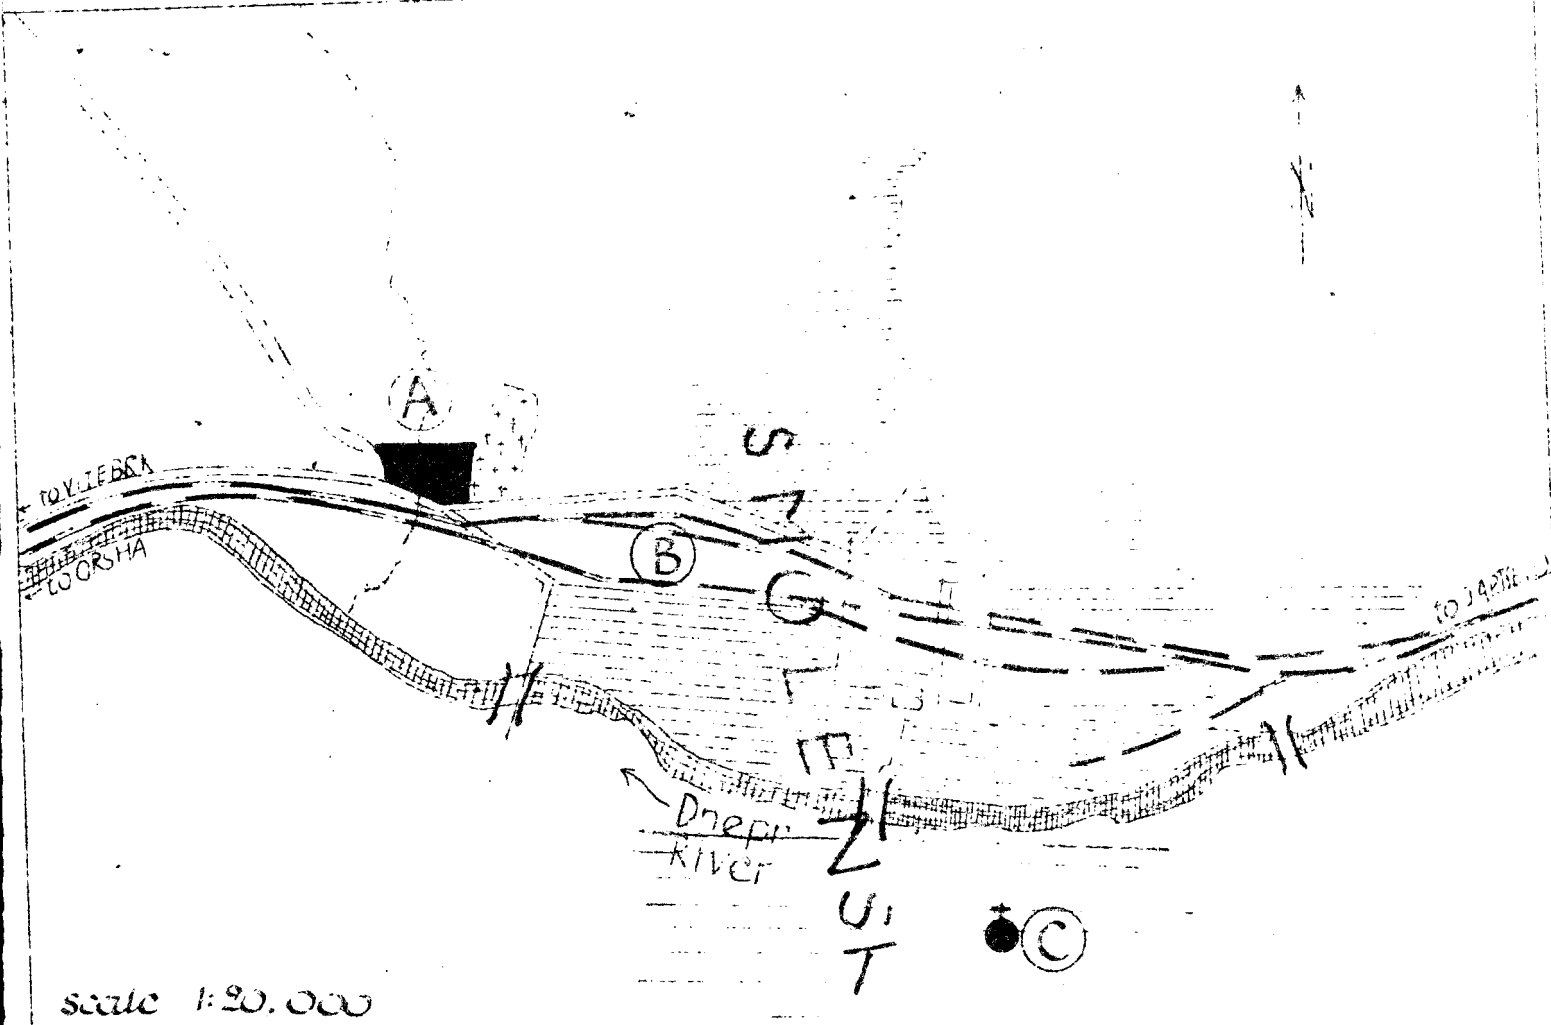

SECRET

Handwritten title or map identifier, partially obscured by a large black redaction mark.

50X1-HUM

Legend:

- (A) "Kolibin" Point
- (B) RR station
- (C) Cathedral

CONFIDENTIAL

This material prepared by Central Intelligence Agency

**CONTROL
U.S. OFFICIALS ONLY**

"Kalinin" Plant in SMOLENSK

50X1-HUM

SECRET

**CONTROL
IS OFFICIALS ONLY**

not to scale
to VITEBSK ←
to ORSHA ←

Legends:

- 1 Foundry
- 2 Carpentry
- 3 Forge
- 4 Mechanical department
- 5 New mechanical department
- 6 Punching shop
- 7 Tank forge
- 8 Tractor repairshop
- 9 Administration
- 10 Technical office
- 11 Depots
- 12 Boilerhouse
- 13 Pumping station
- 14 Sawmill
- 15 Tank filling station
- 16 Stables
- 17 Carages
- 18 Parking area
- 19 Guard houses