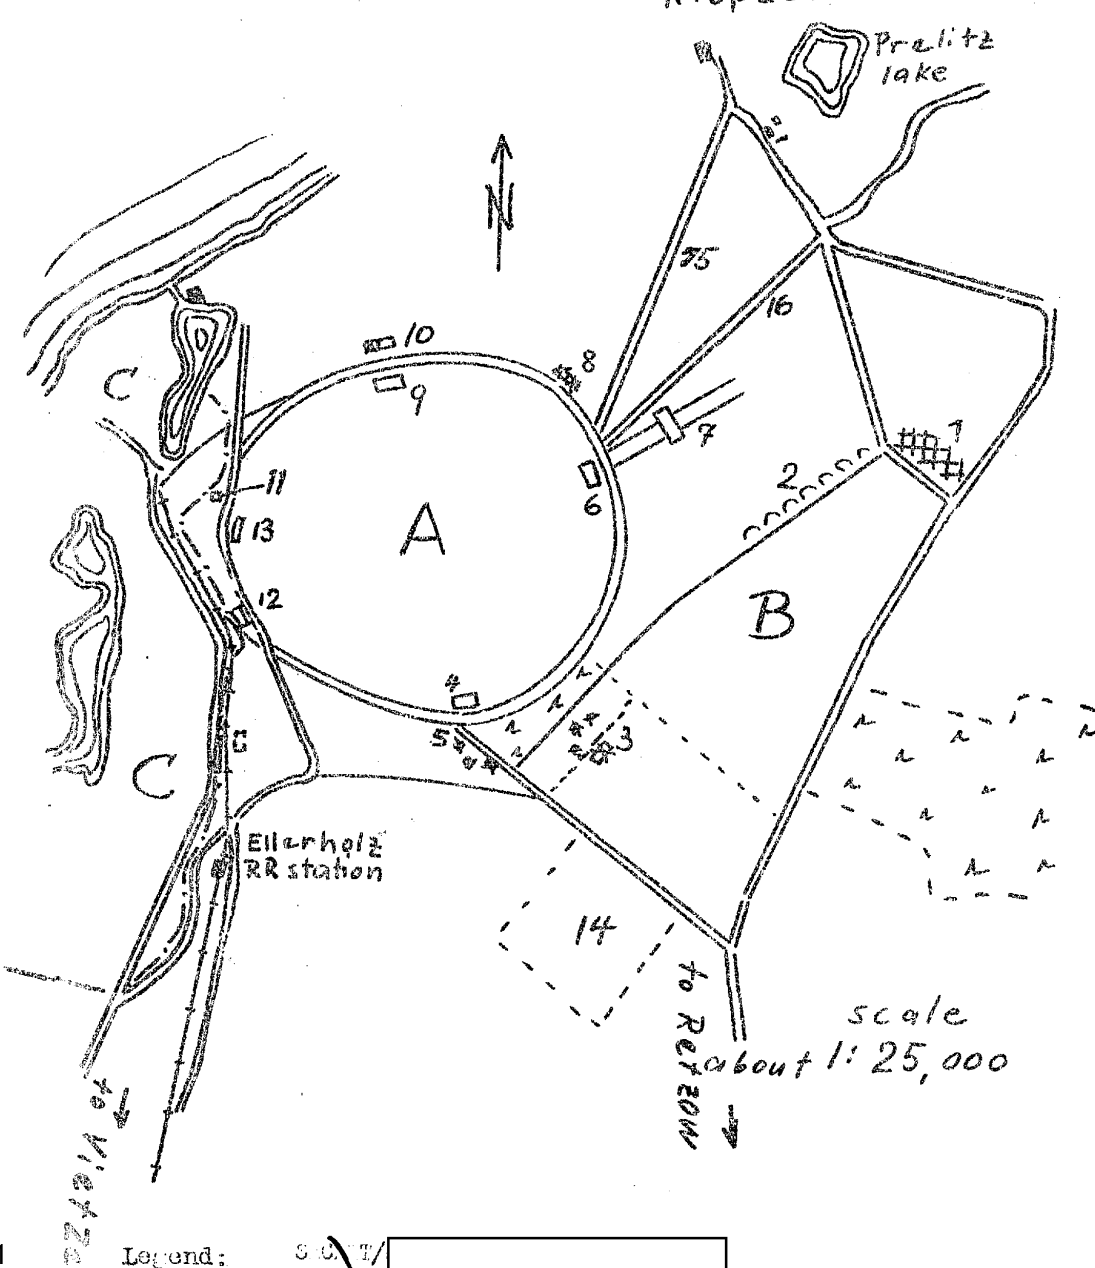

25X1

Airfields at Rechlin and Roggentin

Klopzow

Prelitz lake

scale
about 1:25,000

Legend: 

- A Rechlin airfield
- B Roggentin airfield
- C Restricted area at Rechlin
 - 1 - Destroyed installations of Roggentin airfield
 - 2 - Intact aircraft revetments
 - 3 - Wooden hangar and three small hangars, destroyed
 - 4 - Foundation, can be used for reconstruction of a hangar
 - 5 - Small hangar and stairs, destroyed
 - 6 - Same as 4; beside an intact tower, about 10 meters high
 - 7 - Target range for aircraft, still in use; large wooden hangar serving as entrance
 - 8 - Destroyed buildings
 - 9 - Same as 6
 - 10 - Partially destroyed buildings, one serviceable
 - 11 - Radar set
 - 12 - Same as 6
 - 13 - Soviet dog kennel, in use
 - 14 - Orchard
 - 15 - Sandy path
 - 16 - Concrete road