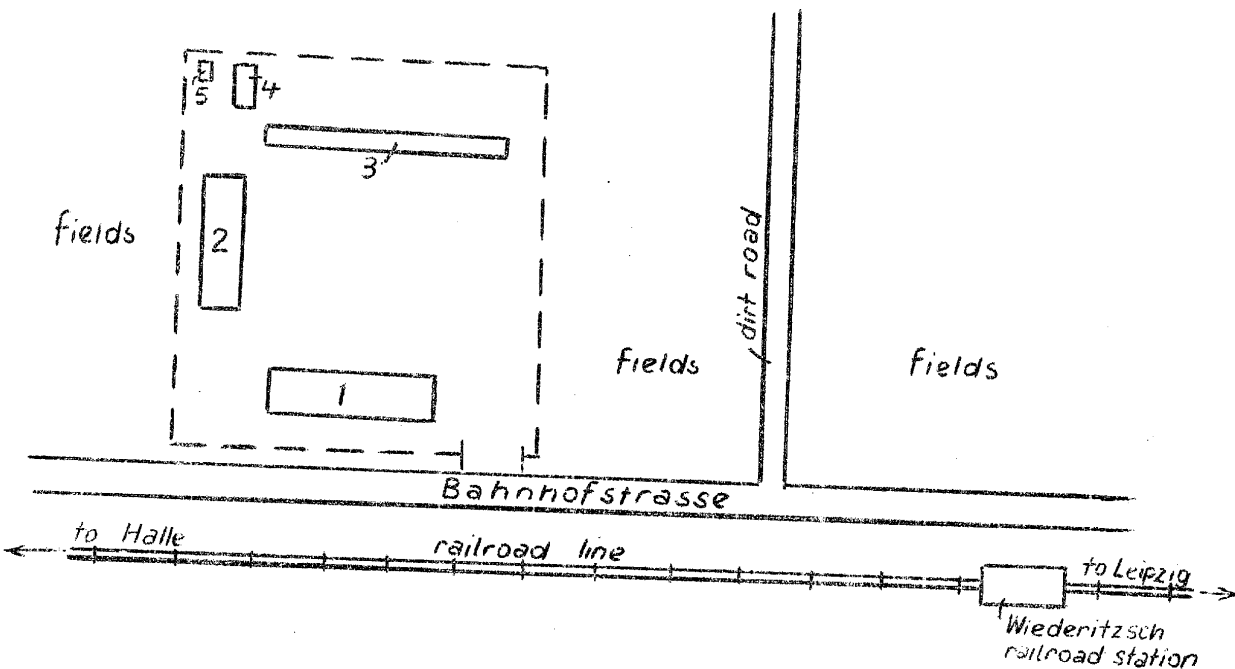

Annex

CONFIDENTIAL

Layout of the former Gendarmerie Kaserne in Leipzig-Wiederitzsch

Legend:

- 1 Main building with tower
- 2 Occupied building
- 3 Building, about 100 meters long
- 4 Wooden shed
- 5 Small solid structure