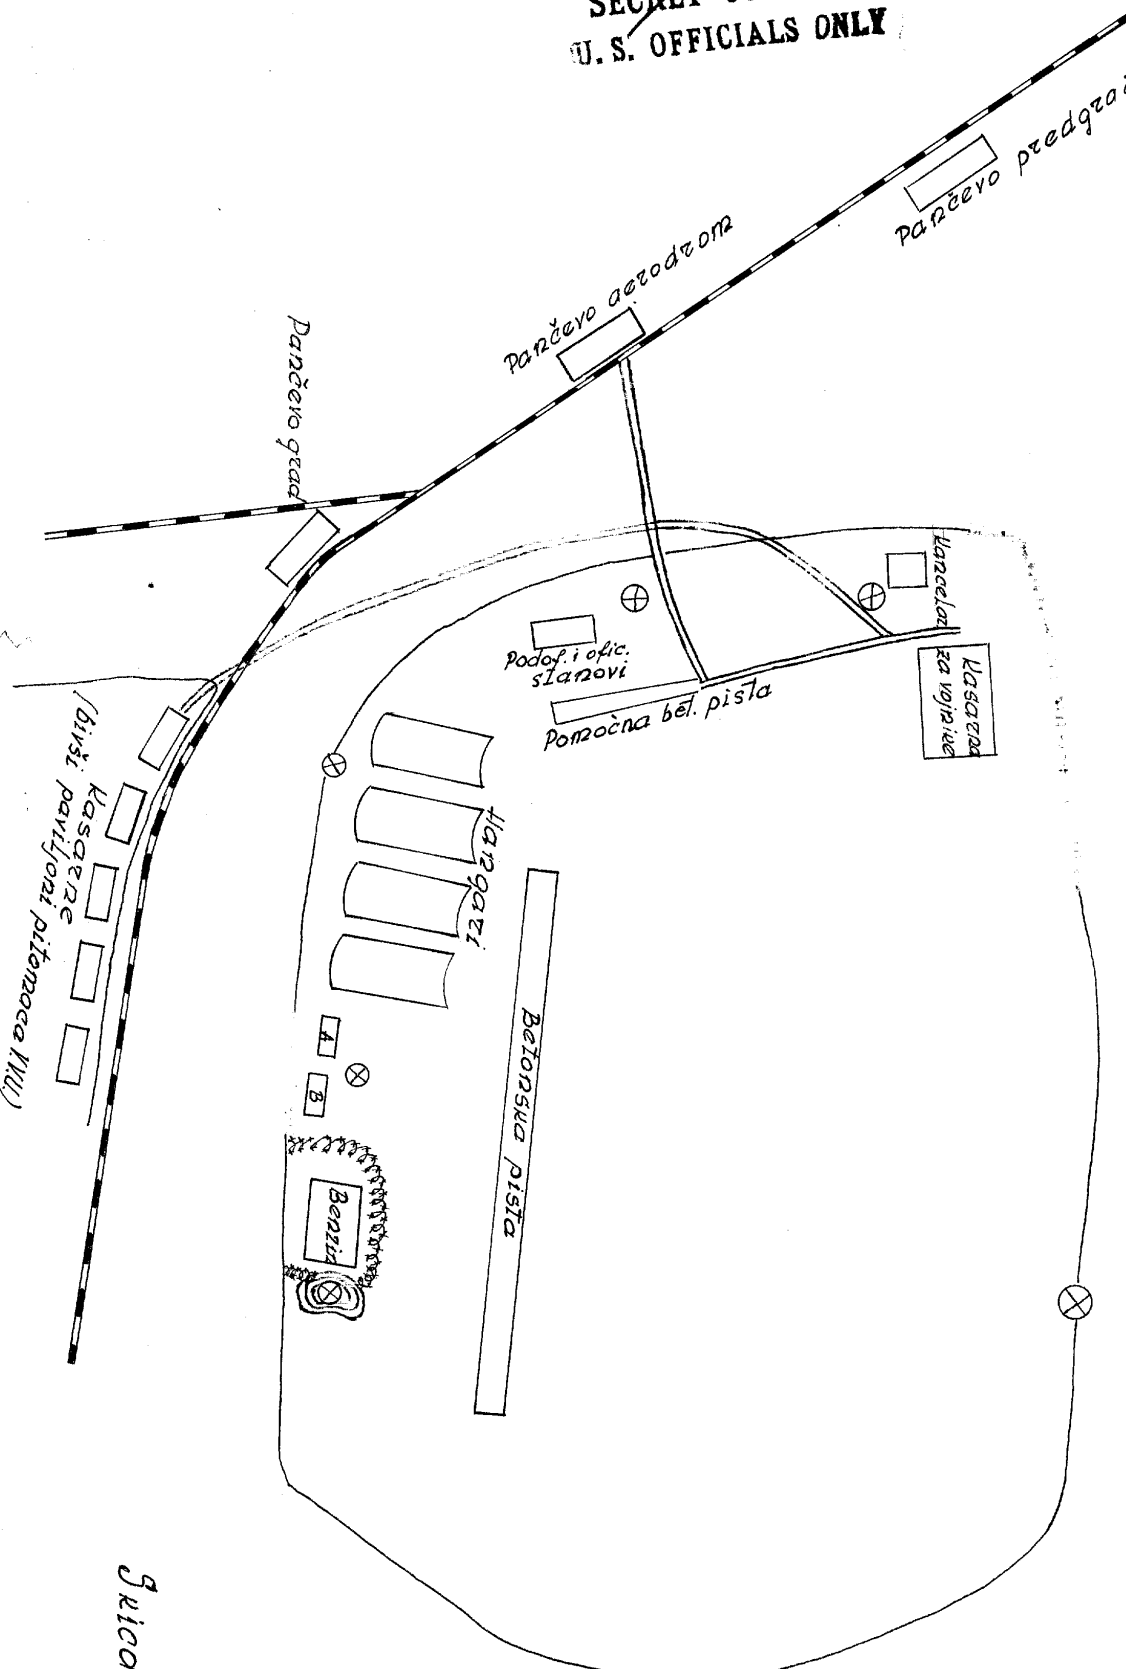

CONFIDENTIAL

SECRET CONTROL
U. S. OFFICIALS ONLY

AERODROM u DANČEVU

CONFIDENTIAL

SECRET CONTROL
U. S. OFFICIALS ONLY