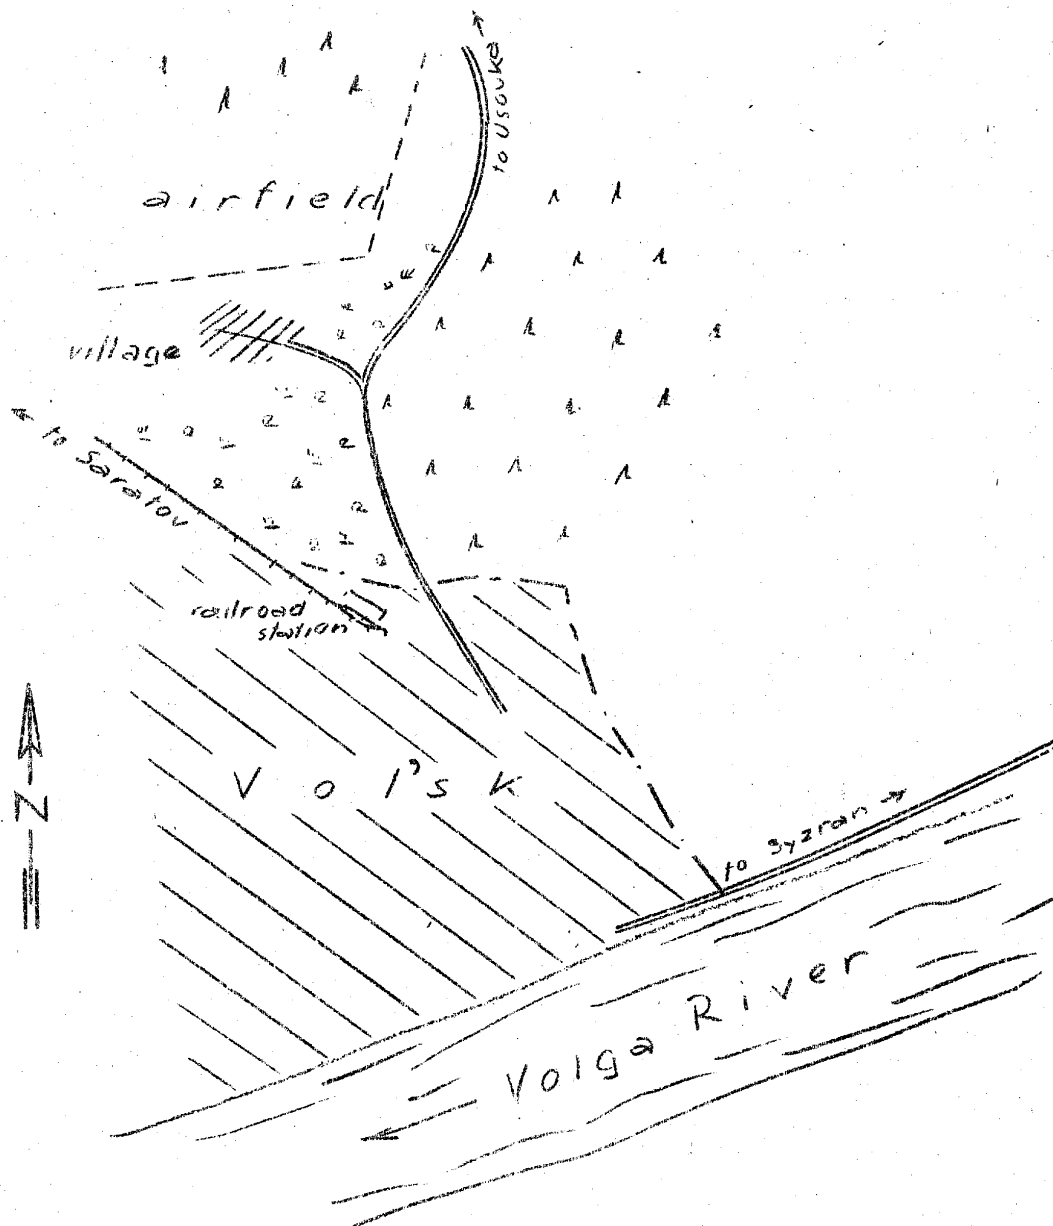

CENTRAL INTELLIGENCE AGENCY

Attachment 1

Location Sketch of Vol'sk Airfield

scale 1:100,000

SECRET/CONTROL - US OFFICIALS ONLY

Layout Sketch of Volk Airfield

Legend:

Scale 1:25,000

- 1 - Landing field
- 2 - Concrete runways, about 1,500 meters long
- 3 - Aircraft dispersal area
- 4 - Five hangars
- 5 - Two-story building
- 6 - Road with wood pavement
- 7 - Workshops
- 8 - Brick building
- 9 - Headquarters building and officers' billets
- 10 - Barracks buildings
- 11 - Steep slope
- 12 - Slope
- 13 - Village with military quarters