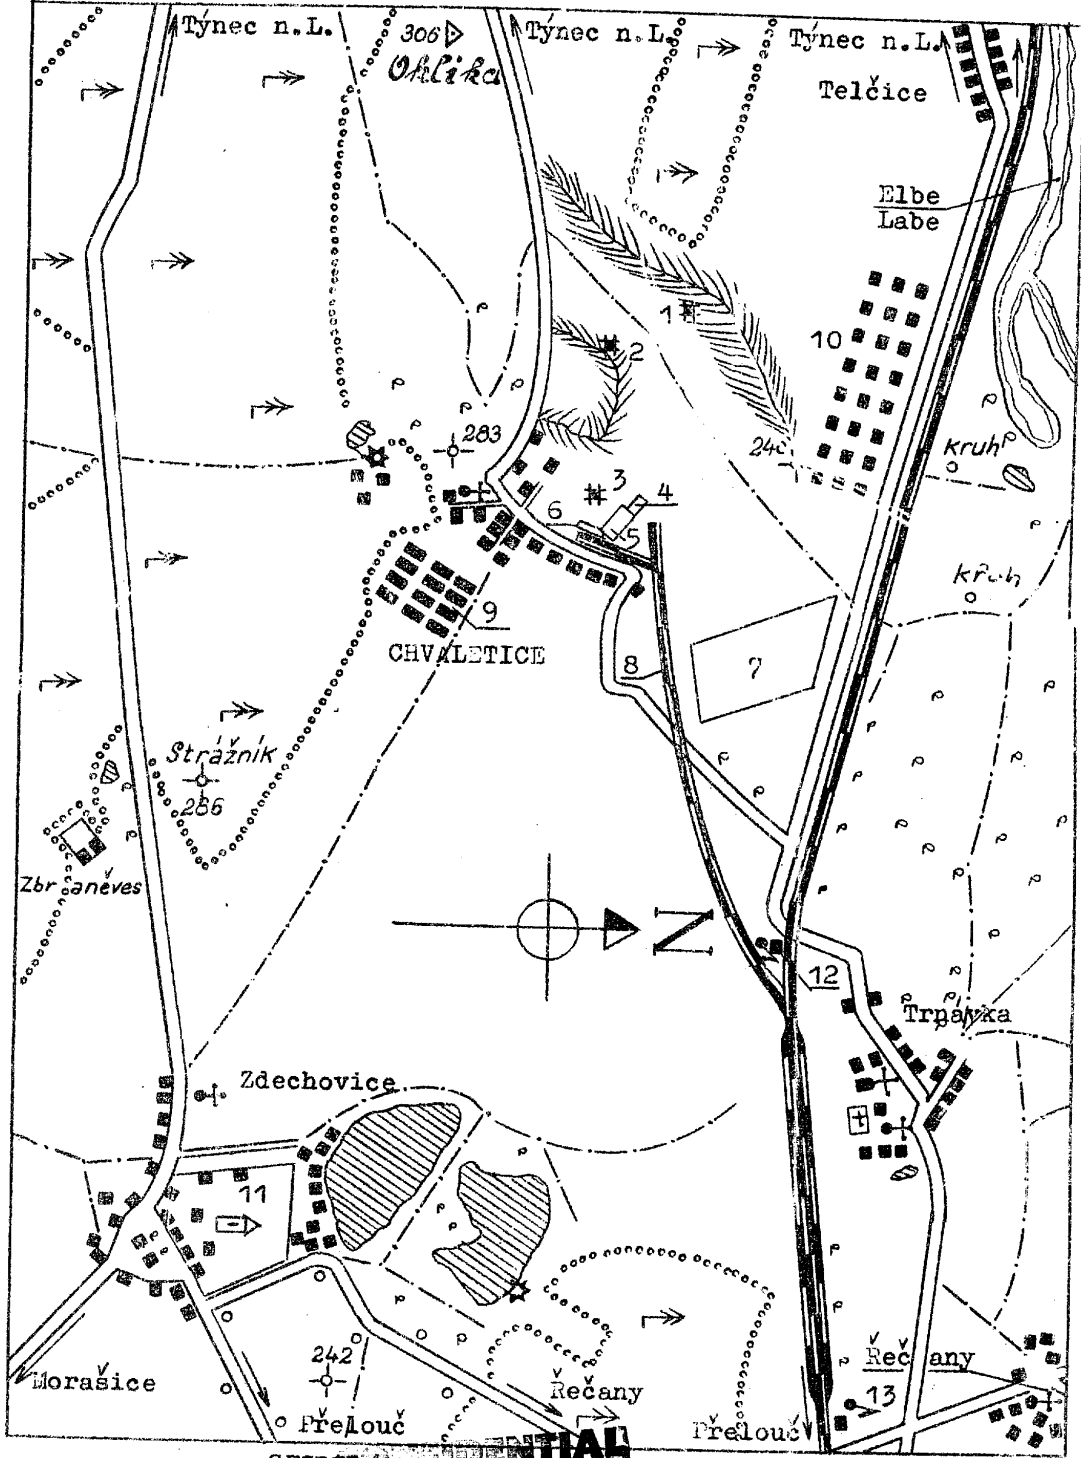

Attachment

25X1A

SECRET/CONTROL - U. S. OFFICIALS ONLY

Manganese Mines CHVALETICE.

Scale: 1 : 20.000

SECRET/CONTROL - U. S. OFFICIALS ONLY

SECRET/CONTROL - U.S. OFFICIALS ONLY ~~CONFIDENTIAL~~ 25X1A

CENTRAL INTELLIGENCE AGENCY

Attachment

-2-

Manganese Mines Chvaletice.

Key

- 1-3) Mine shafts
- 4) Lavatories
- 5) Management building and laboratories
- 6) Loading platform
- 7) Building place of a large ore preparatory plant*
- 8) Double-track railroad to railway station Trnavka
- 9) TNP (forced labor camp for political prisoners)
- 10) New colony flats for clerks and mine workers
- 11) Castle Zdechovice (Home of Russian specialists)
- 12) Railway station Trnavka
- 13) Railway station Recany