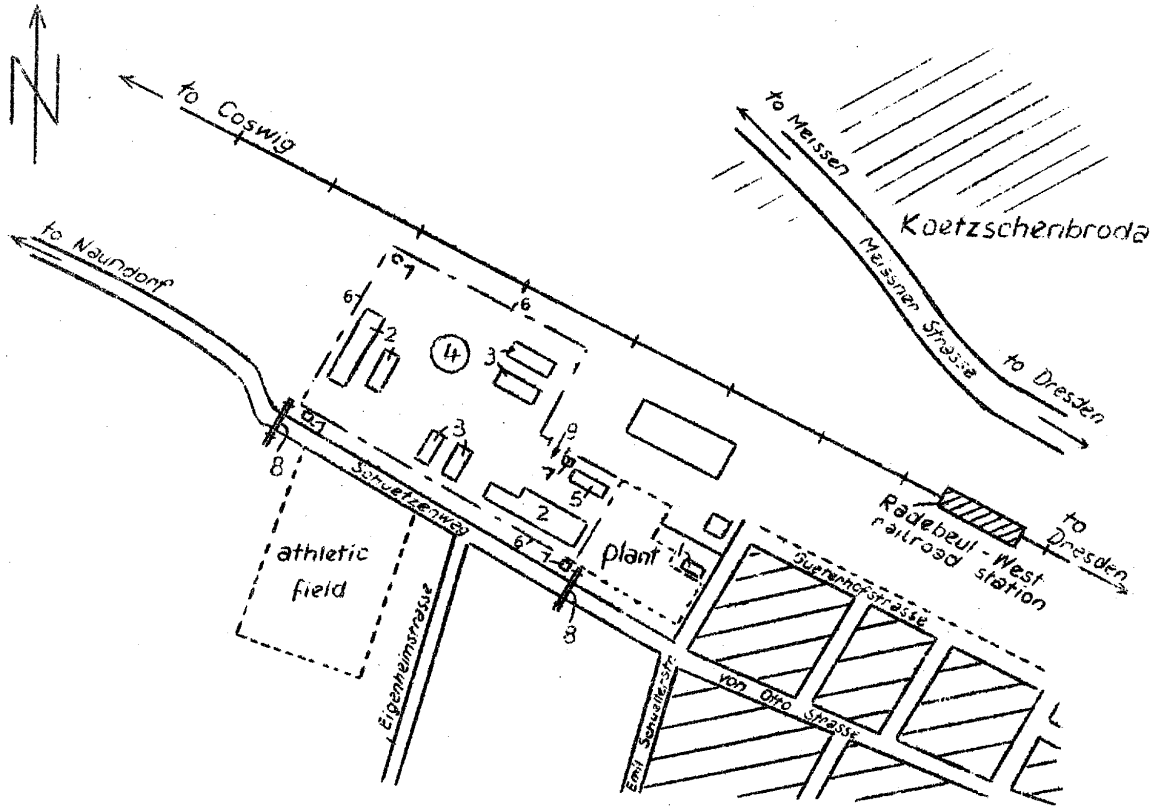

CONFIDENTIAL
SECRET/CONTROL - U.S. OFFICIALS ONLY

SECURITY INFORMATION

50X1-HUM

CENTRAL INTELLIGENCE AGENCY

Radebeul Fuel Dump

Legend

- 1 Villa, officers billets, guarded by sentries wearing red-bordered black epaulets
- 2 Three-story buildings used as quarters
- 3 Brick sheds with wooden roofs, one half of each extending underground
- 4 Fuel tank about 8 meters high and 8 meters in diameter
- 5 Open storage shed filled with junk
- 6 Wire fence
- 7 Sentry boxes each occupied by one sentinel armed with a submachine gun and wearing red-bordered black epaulets
- 8 Road blocks
- 9 Entrance gate