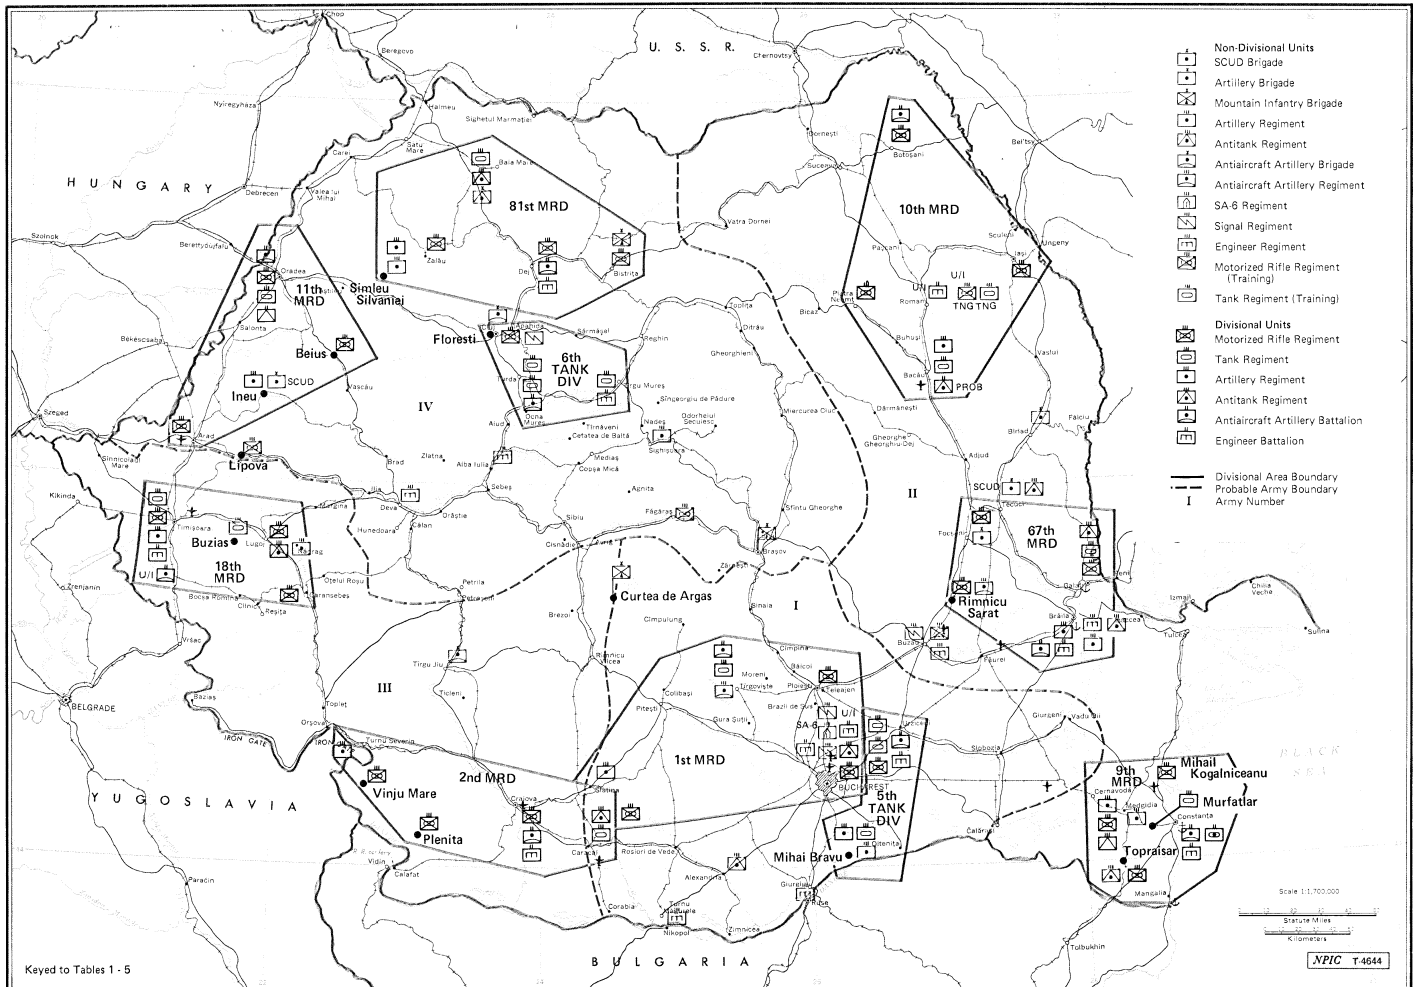

SECRET

FIGURE 1. LOCATION OF GROUND FORCES IN ROMANIA

Page Denied

SECRET

25X1

New Unit Identifications

8. (S/WN) Two new nondivisional artillery regiments were established in late 1981 or early 1982. One is in the 1st Army at Mihai Bravu and the other is in the 3rd Army at Lugoj (Figure 12). Each regiment is equipped with two battalions of 152mm gun howitzers ML-20 and one battalion of 130mm field guns M-46. The regiment at Mihai Bravu also has a battery of 122mm MRL M1979. A previously unknown nondivisional artillery regiment has been identified at Medgidia in the 2nd Army. This regiment, present since at least 1972, has one battalion of ML-20s and two battalions of 122mm howitzers M-30.