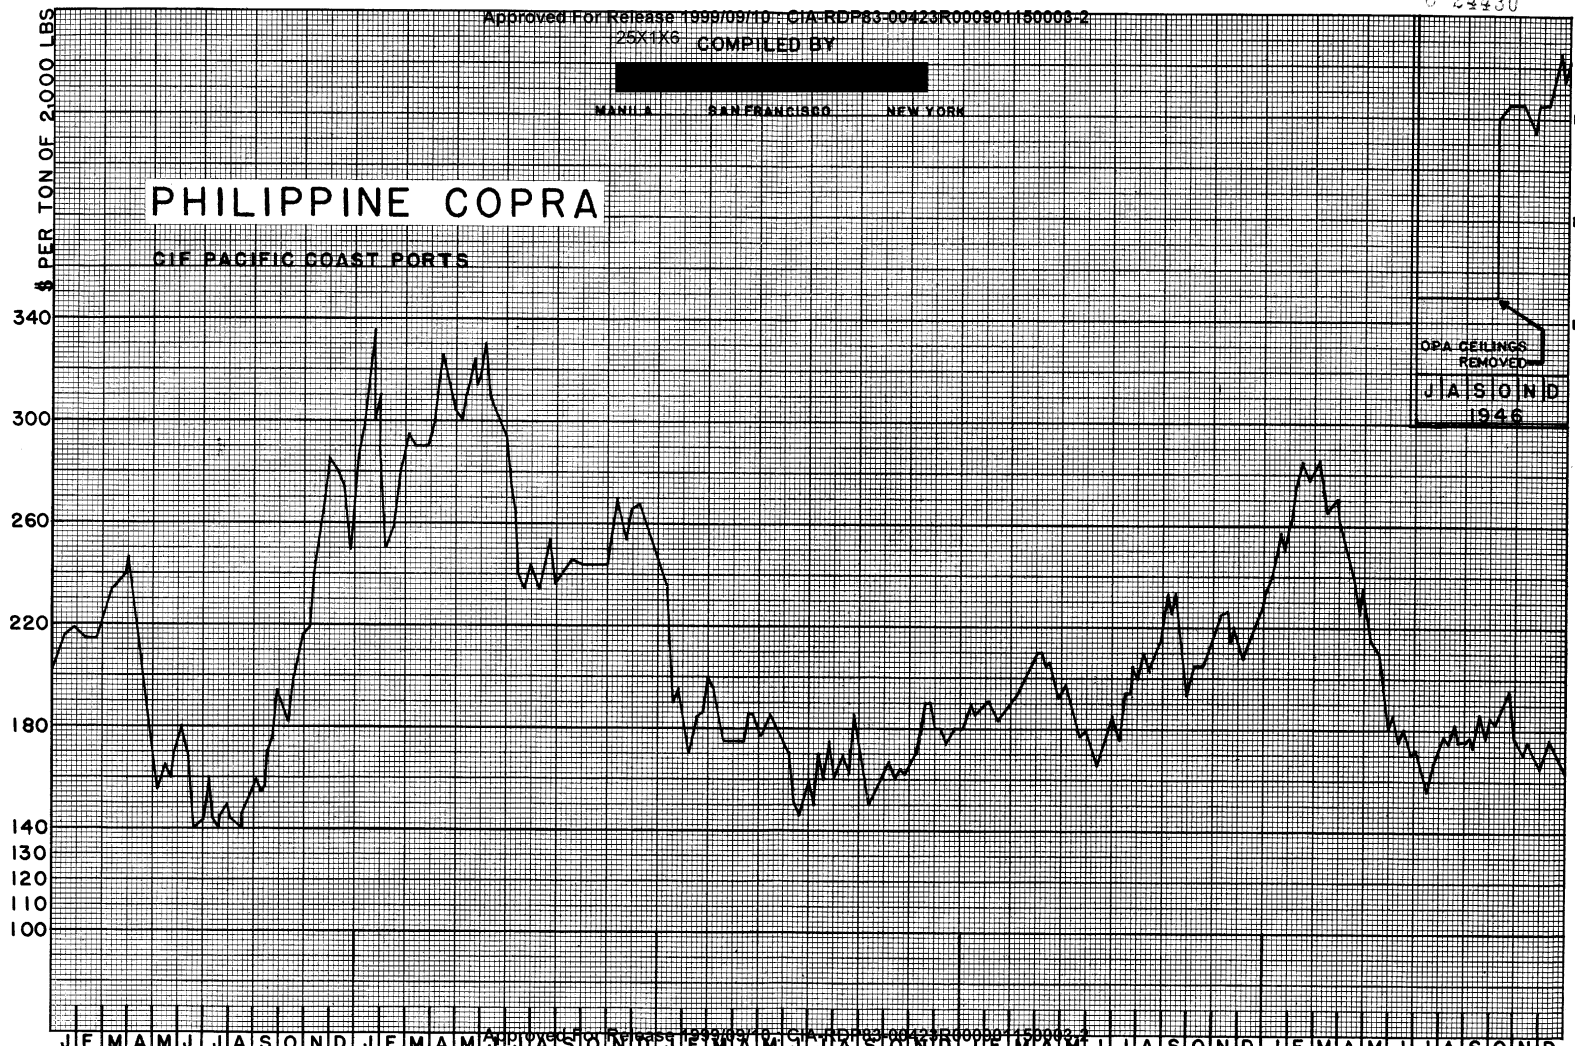

D 24430

Approved For Release 1999/09/10 : CIA-RDP83-00423R000901180003-2
25X1K6

COMPILED BY

[REDACTED]
MANILA SAN FRANCISCO NEW YORK

PHILIPPINE COPRA

CIF PACIFIC COAST PORTS

COPRA CEILING REMOVED
J A S O N D
1946