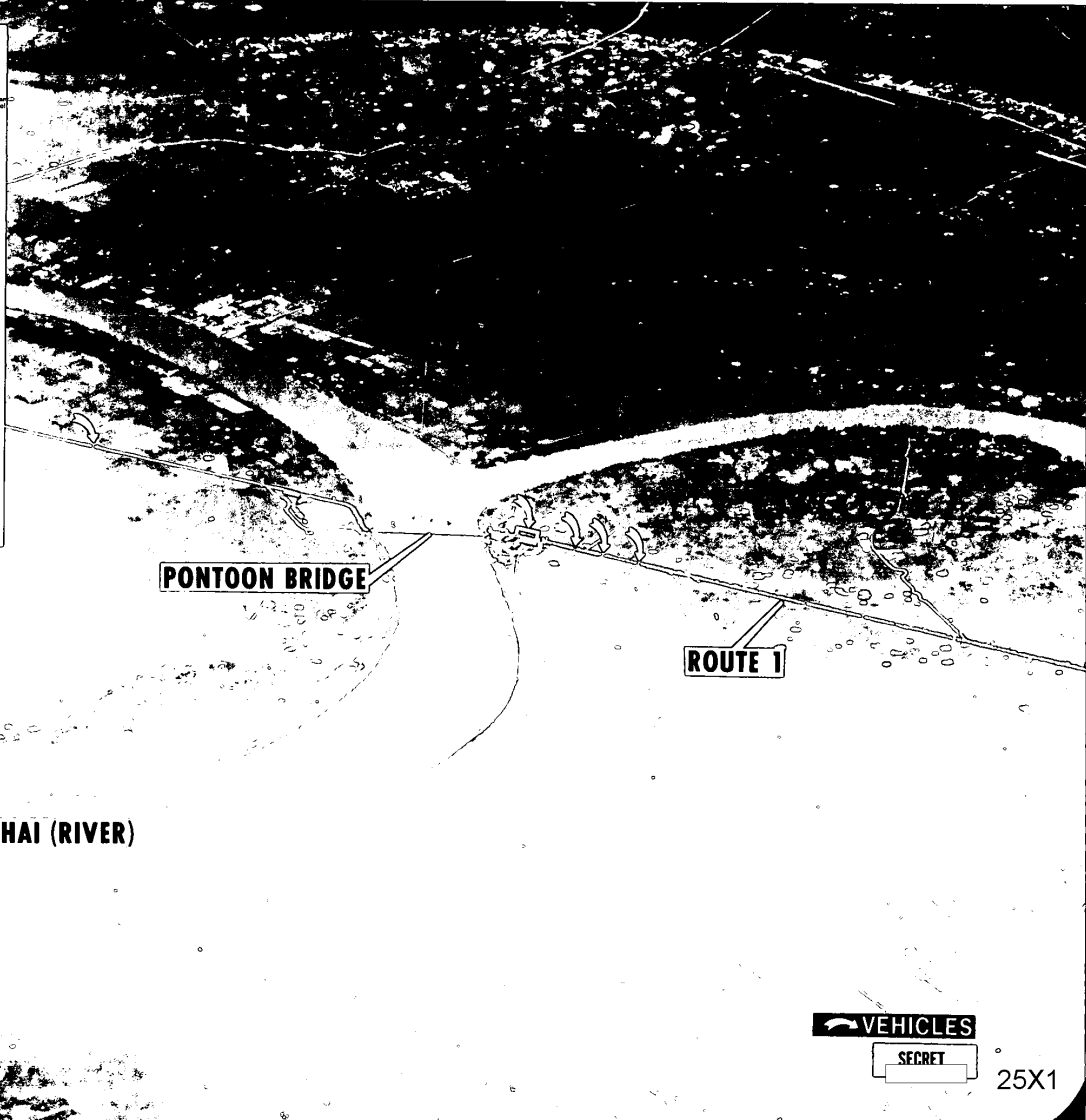

# BEN HAI RIVER CROSSING DMZ VIETNAM 17-00N 107-03E

NATIONAL PHOTOGRAPHIC  
INTERPRETATION CENTER

MISSION SU 013, 30 MARCH 1973

PONTOON BRIDGE

ROUTE 1

BEN HAI (RIVER)

N-8283 NPIC (4/73)

VEHICLES

SECRET

25X1