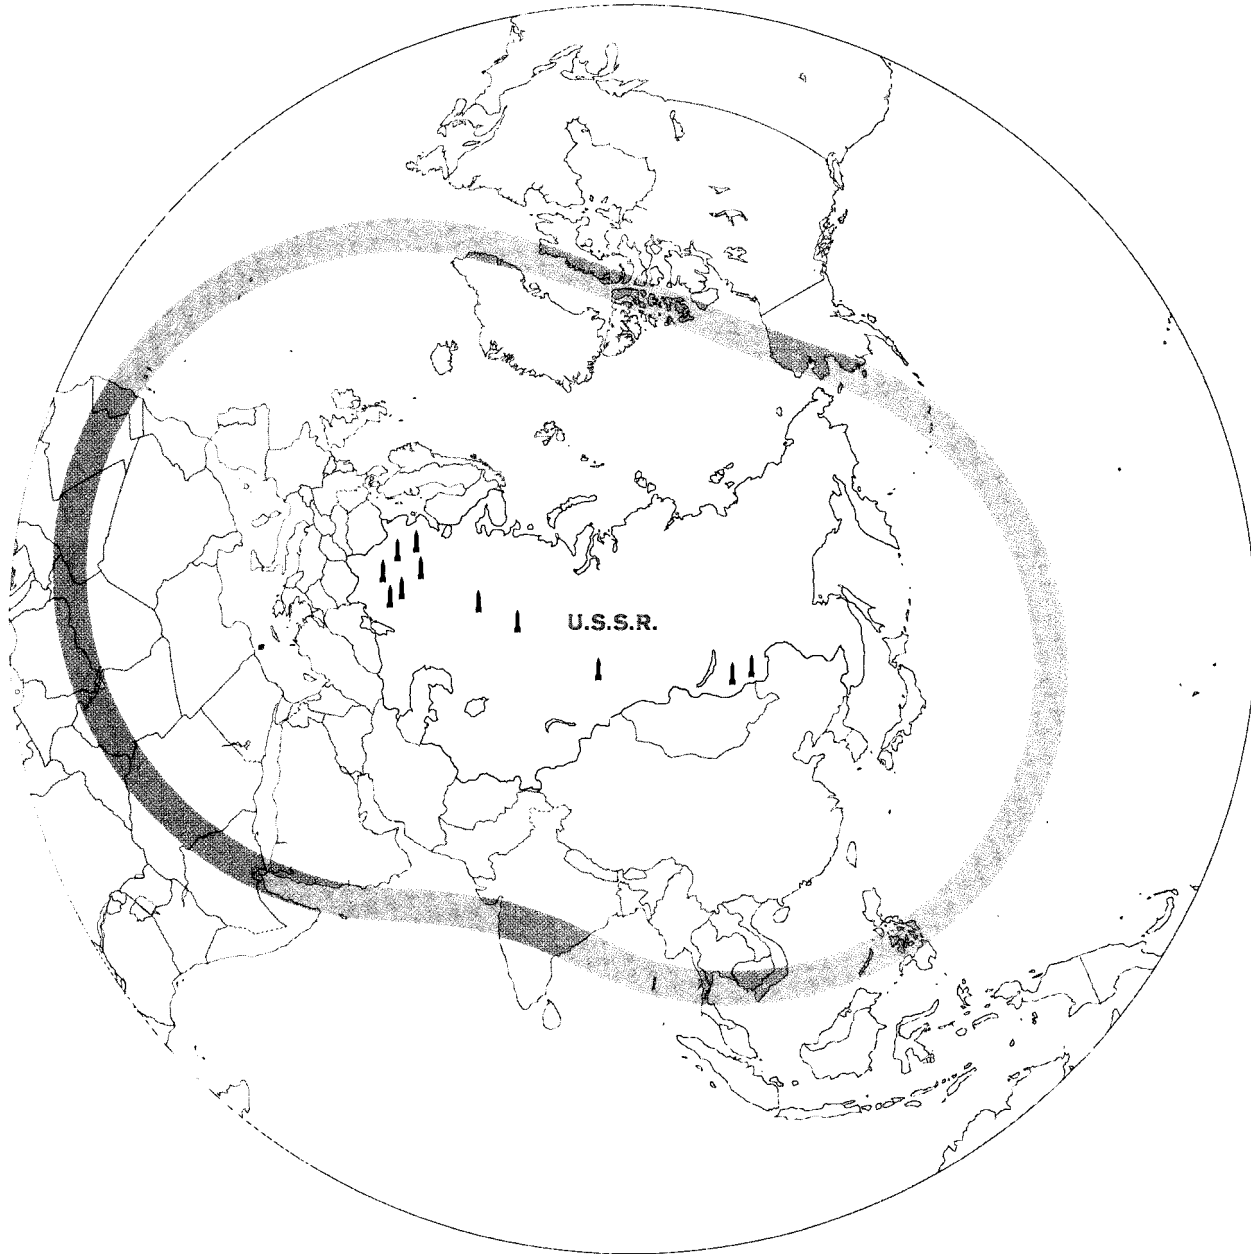

**Figure 4**  
**The SS-20: Deployment and Target Coverage**

**Soviet SS-20 Deployment**

End Year	1977	1978	1979	1980	mid-1981*
Missiles	9	72	144	198	252
Warheads	27	216	432	594	756

\*This does not include refire missiles.

Note: The shaded band represents the 4,400-5,000 km range estimate of the SS-20.

**SECRET**

**Range Coverage of SS-12/22 in Peacetime  
From Current and Illustrative Forward Deployment Sites**

Secret

630629 11-81

25X1

**SS-12/22 Deployments**

**Total launchers  
deployed worldwide**

approximately 120

**Total launchers  
opposite NATO Europe**

approximately 80