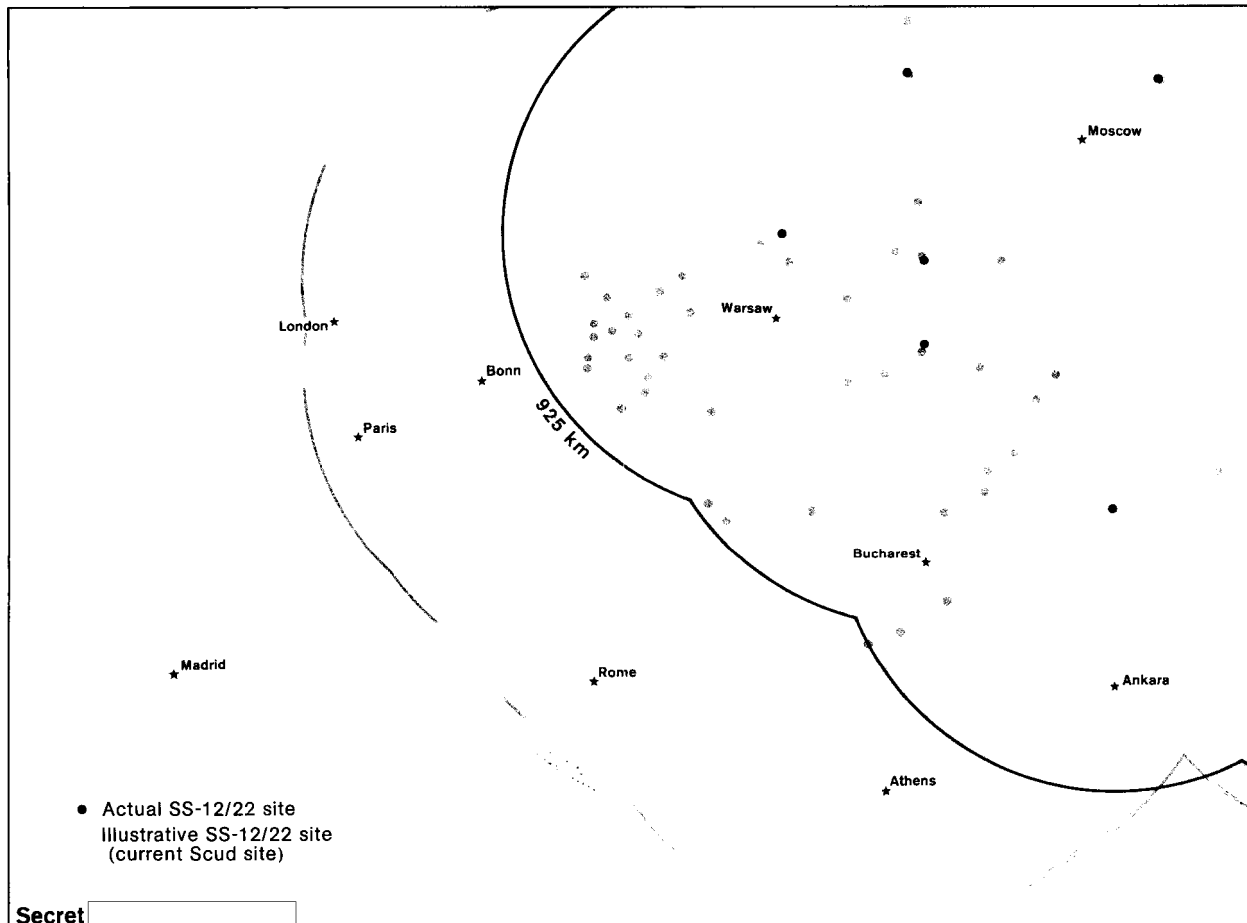

**Figure 4**  
**The SS-20: Deployment and Target Coverage**

**Soviet SS-20 Deployment**

End Year	1977	1978	1979	1980	mid-1981*
Missiles	9	72	144	198	252
Warheads	27	216	432	594	756

\*This does not include refire missiles.

Note: The shaded band represents the 4,400-5,000 km range estimate of the SS-20.

**SECRET**

**Range Coverage of SS-12/22 in Peacetime  
From Current and Illustrative Forward Deployment Sites**

Secret

630629 11-81

25X1

**SS-12/22 Deployments**

**Total launchers  
deployed worldwide**

approximately 120

**Total launchers  
opposite NATO Europe**

approximately 80