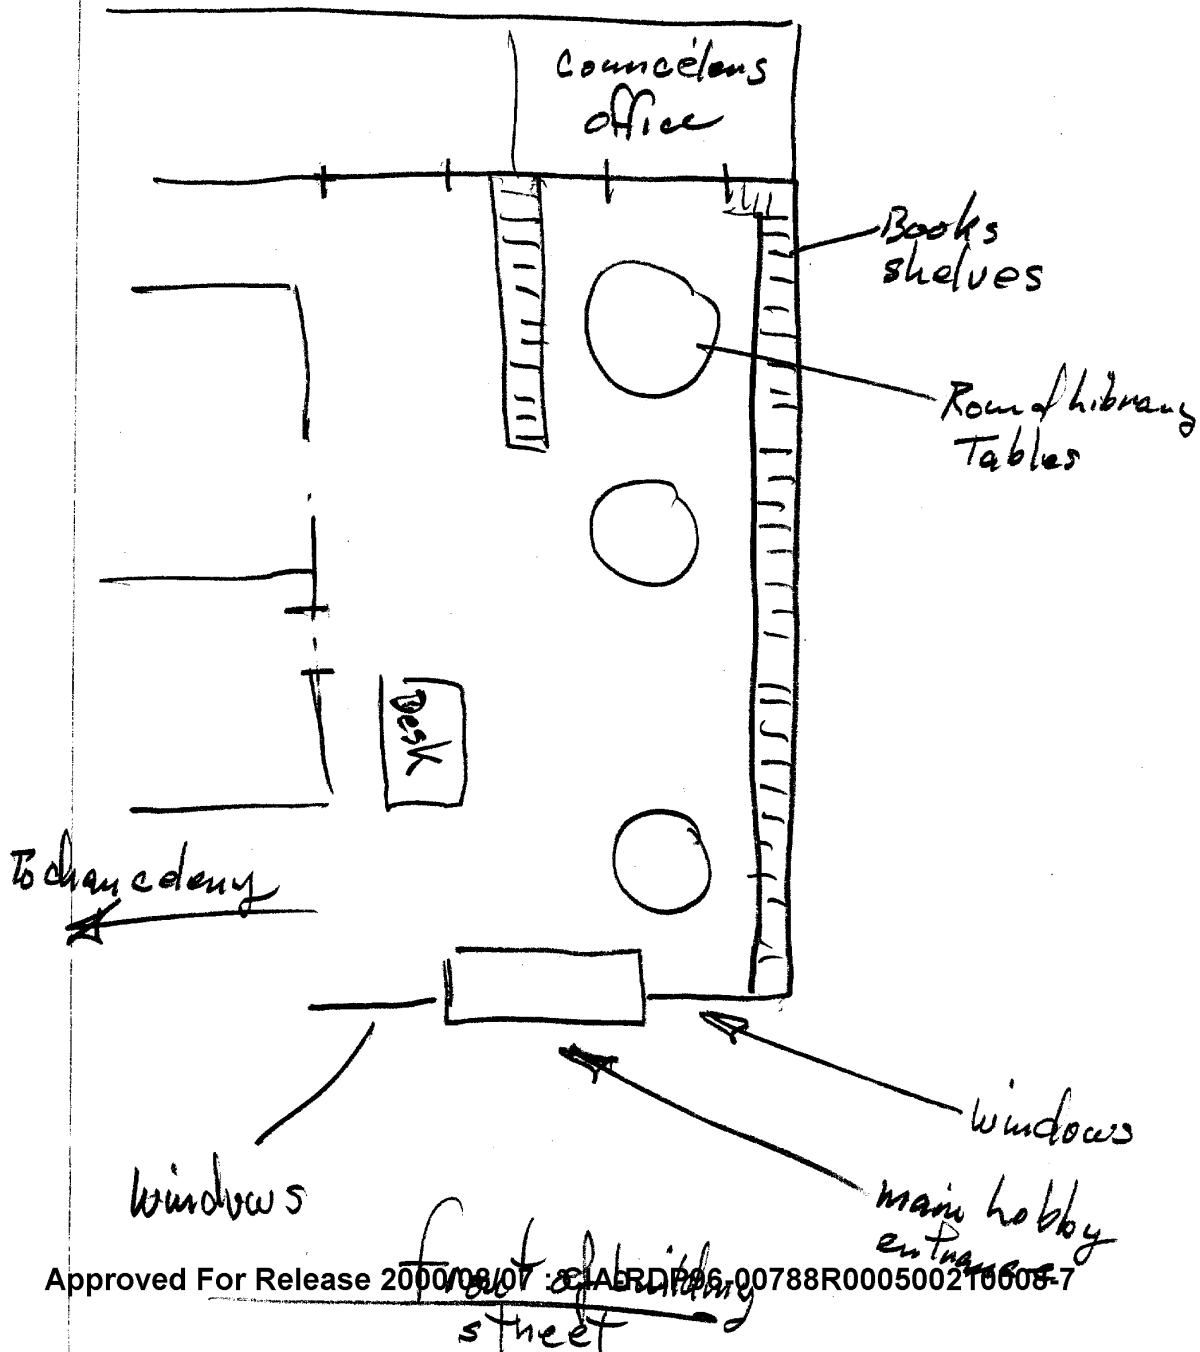

The view describing ~~him~~ with a short fat man arguing with  SG1A

I got an impression that this person is the new RSO that said he was going to clean out the Embassy and  was his first person he was going to work on. SG1A

The RSO is about 50ish, about 5'6, wears large dark rimmed glasses, but is bald, and doesn't smoke.

The discription by all viewers that this person is very helpful to all is true. He is willing to do anything for anyone.

Viewer #08 describes a very good over view of the Embassy library almost as it is except there are no desks.

800

norm - try these pictures with your
friend - this is it, and what I
see

Front of
Building

street level