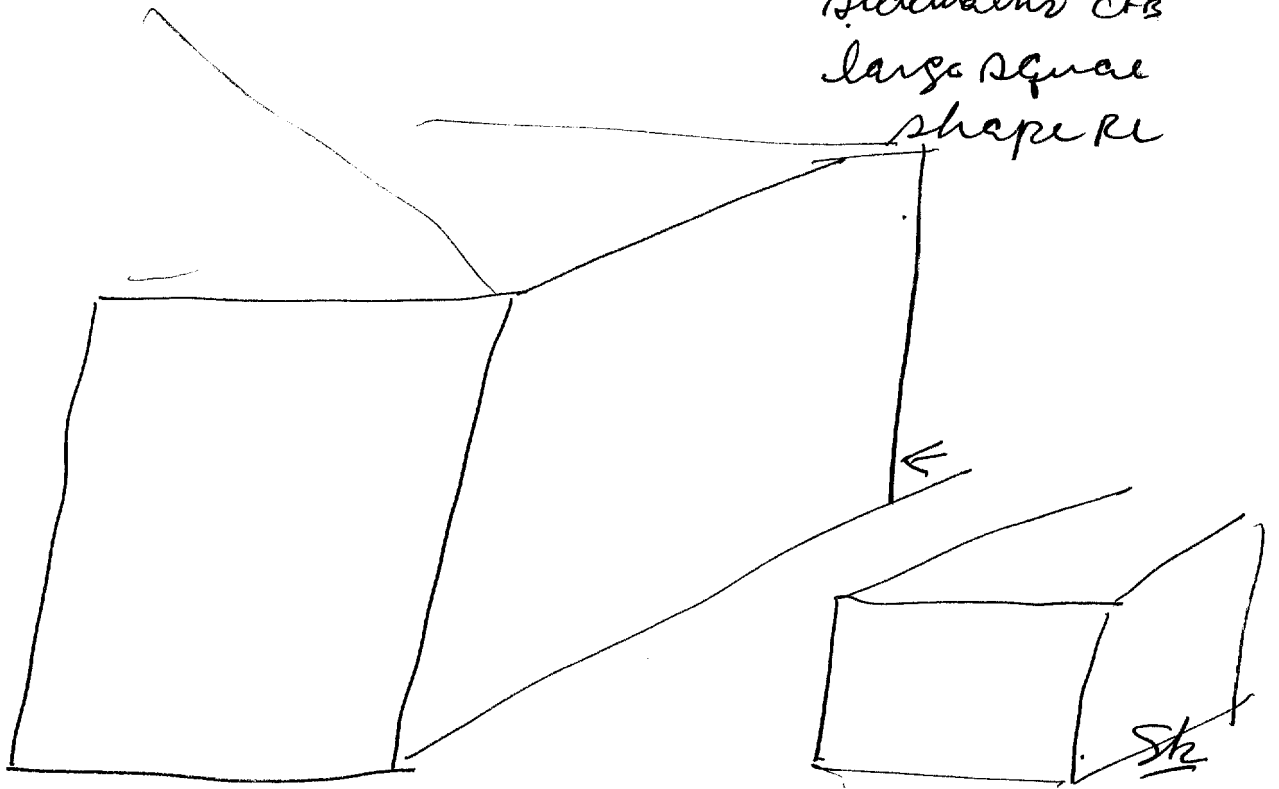

TOM
28 JUL 83
1400

SG1A

A flat angle vert
manmade
B - structure -

Aol Break

Black and White
Photocopy
Buildings

SG1A

A flat angle
manmade
B building c

S-2
gray CFB
tall PC
many PC
large CFB

AI Break
City buildings

S-2
block construction ←

grass c

trees c

Grassy area
like park
near PL

sidewalks cFB
large square
shape PL

grassy with
trees

50' E something should be visible

M Break

50' E south

A curving rising mound

B -

S-2.
bright
reflective
central of B
large and small c

AI Break
tourists

A curving flat mound

A irregular
rising
manmade -
B-

50' E something should be visible

S-4
— stantover —

S-5
— end