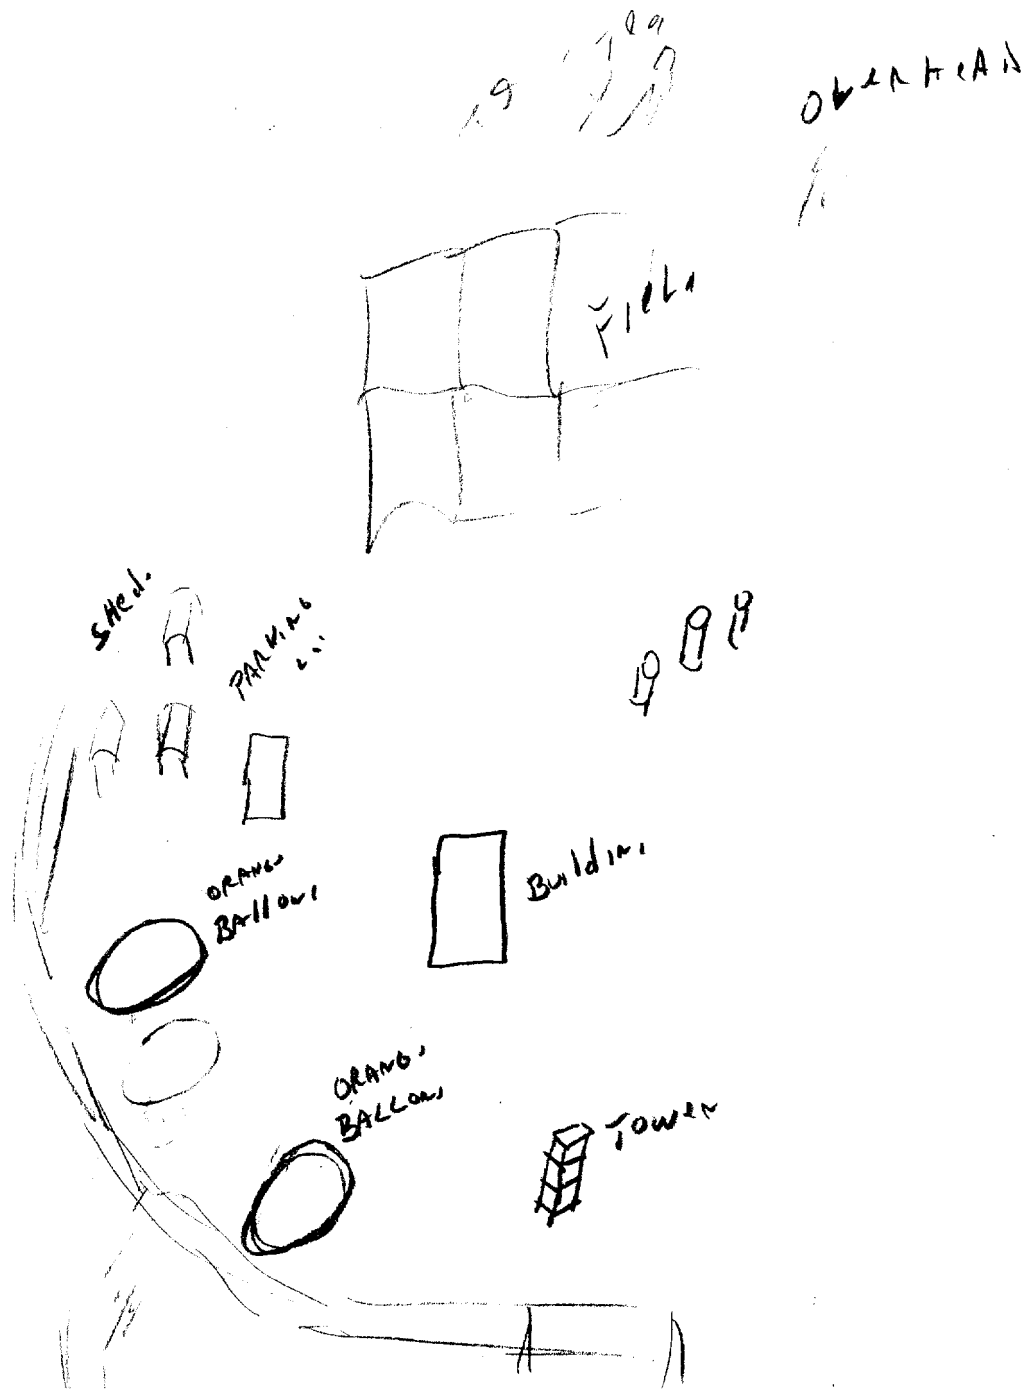

BROWN  
UNIFORM

COLOR ITSELF  
IS BROWN.  
3 BARS WERE  
DARK METALIC  
SILVER COLORED

Build, N

Roof

LIKE

LISTENING  
ROOM

BACK

TYPICAL  
CONSOLE  
IN  
LISTENING  
ROOM

DARK  
ROOM

Woo

Cylinder

prism

2<sup>nd</sup>  
Floor