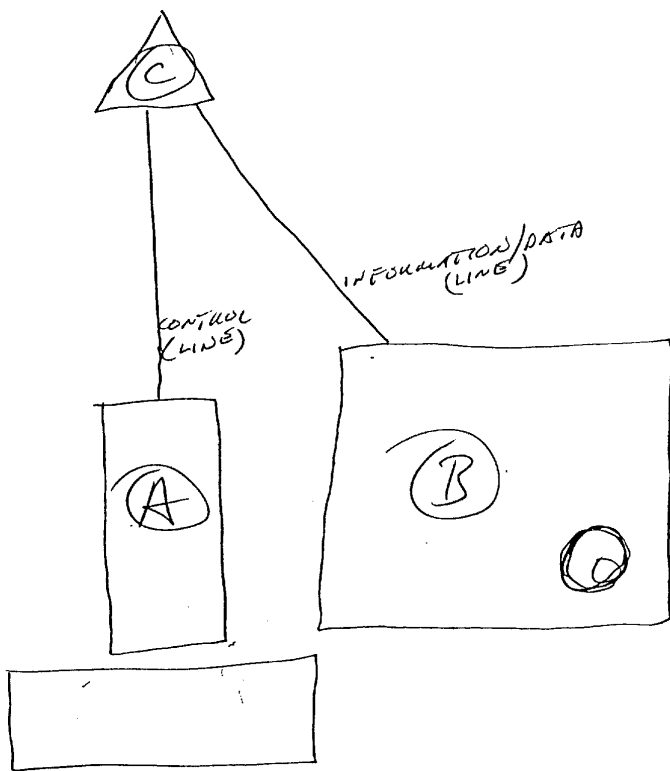

SECRET

7

AOL block  
like a huge square block  
of cement

SECRET

5 1 1

SECRET

(7)

SKETCH:

(A) SZ D A7 07 T 1 SA 1/s.

QUIST  
CONTROLLED

CONTROLLED

BLUTISH  
QUIST

NOISY  
BLACK  
BUNTS

SECRET

tall  
vertical  
square  
thick  
massive

concrete

reinforced

like a blockhouse

4 1/2 - FUNCTION: This facility has something to do with tracking / command & control of space objects. AOL - like SDI - either state-of-the-art - or research and development.