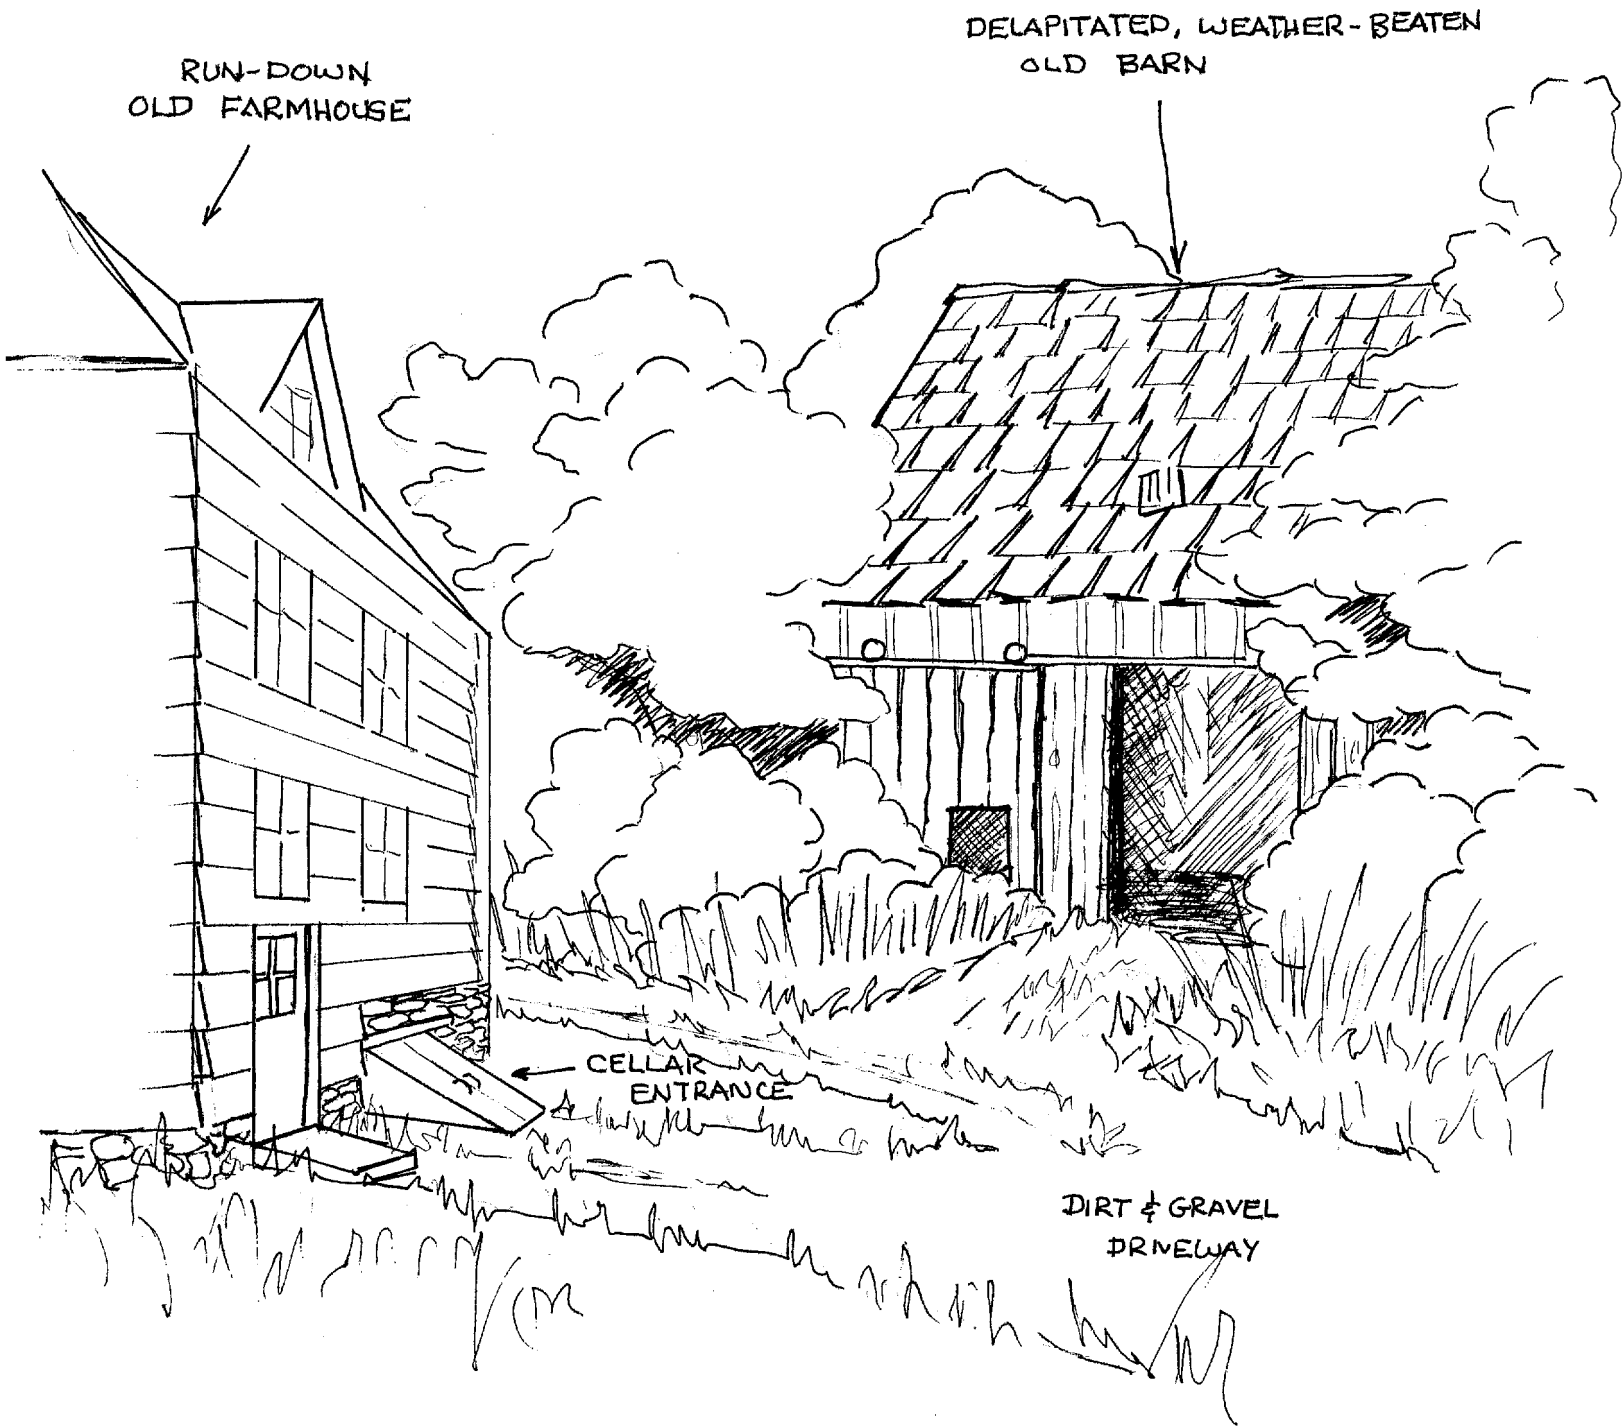

8916
890418
V011
S03