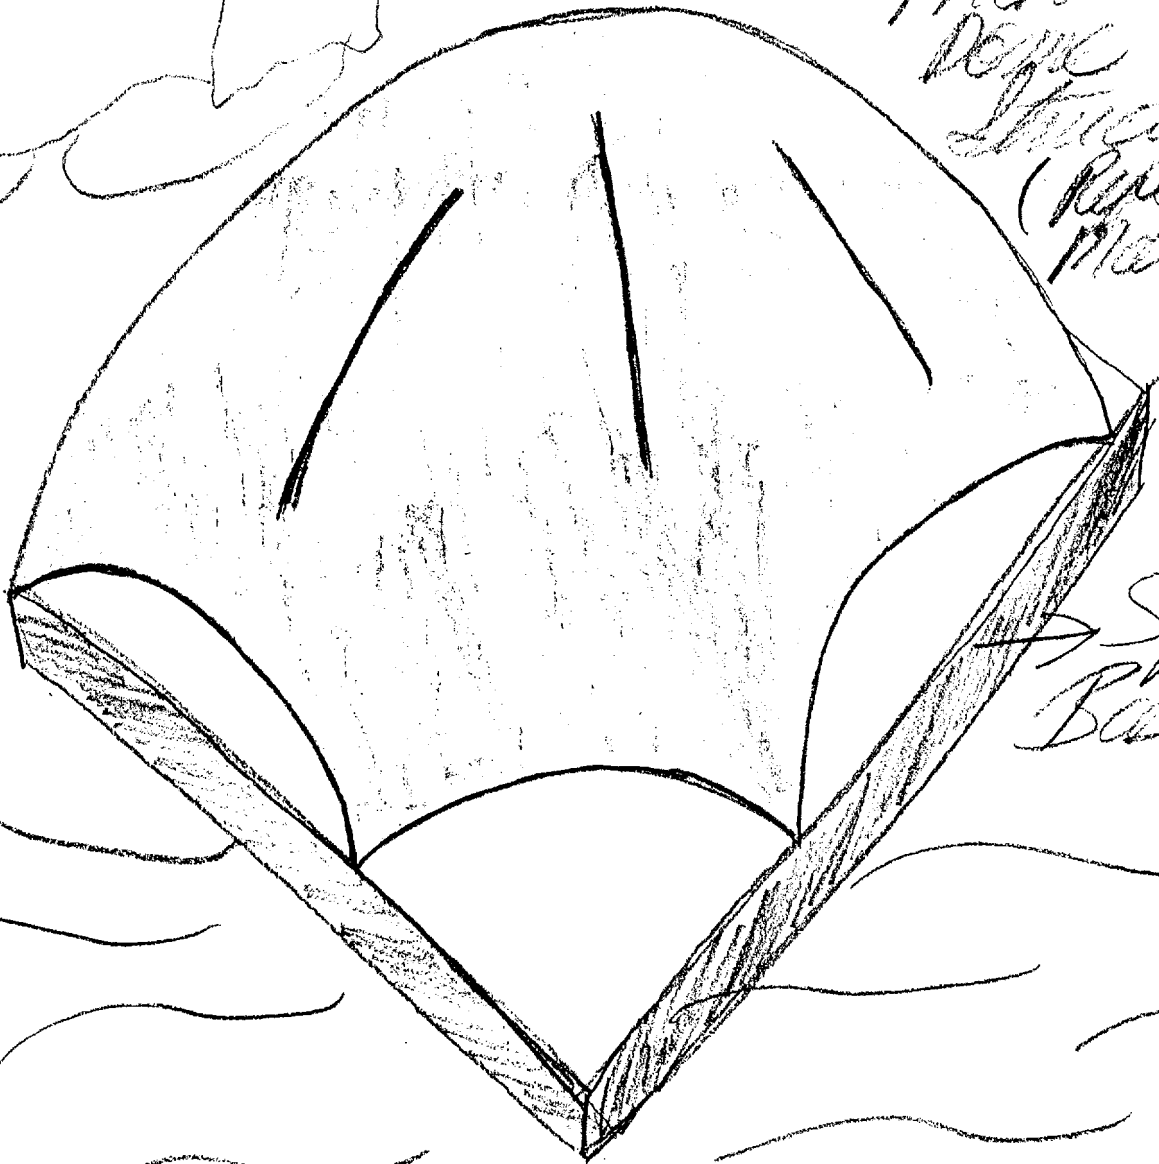

UNCLASSIFIED

9001-04 (W-15)  
900102  
V: 025  
S: 01  
2:30 - 3:30

SUMMARY OF INFORMATION

The target is a raised arched dome structure constructed of reflective material and a square foundation. Large rocks are located to the back left, and waves are in the front of this structure. See attached sketch. People are seeing or watching something. Other visuals included: Stacked ground cans, woods, a woman in a skirt, and a white car with brown interior.

UNCLASSIFIED

*Rocky Background*

*Archd  
Dome  
Structural  
(Reflective  
Material)*

*→ Square  
Base*

*Waves*