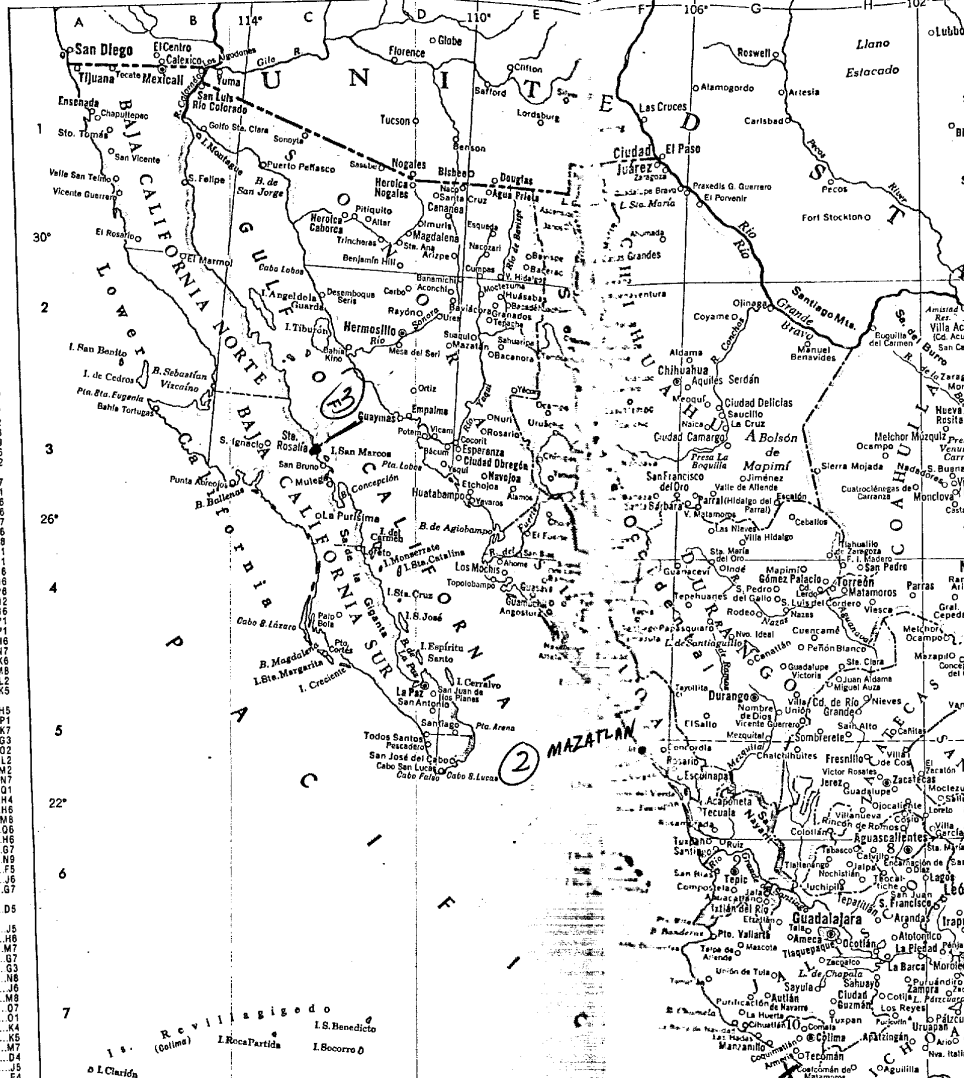

HANDLE VIA SKEET CHANNELS ONLY

SECRET/NOFORN

CLASSIFIED BY: DIA (DT)
DECLASSIFY: OADR

SECRET

WORKING PAPER

8827 (TC-15)
881031
079
S: 01

SUMMARY OF INFORMATION

The target vessel identified as is currently located in the Gulf of Tehuantepec at a location estimated at about 20 miles south of the Mexican/Guatemalan border. See ENCLOSURE 1. It is carrying an estimated load of "one kilo" of cocaine. [Msg indicates possible load of 400 kilos of cocaine].

SG1A

The vessel's anticipated route of travel includes ports-of-call found in the immediate vicinity of America, Mazatlan, Mexico; and finally, Santa Rosalia, Baja California Sur, Mexico. See ENCLOSURE 2.

Indicated by Numbers

1	Tehuacan	6	Querétaro
2	San Luis Potosí	7	Guajuato
3	San Miguel de Allende	8	Agua Calientes
4	San Juan de los Ríos	9	Nayarit
5	San Mateo de Guadalupe	10	Colima

ENCLOSURE 2

CPYRIGHT

CPYRIGHT

50 miles west of
California City
from Panama through
canal -

P. 146 - up Mexico - ^{20 miles South} Guatemala - Mexico
Border.

r. 146 up to orange line

Vessel will go to Tierfanning
~~20 50y~~

P150 - Mexico