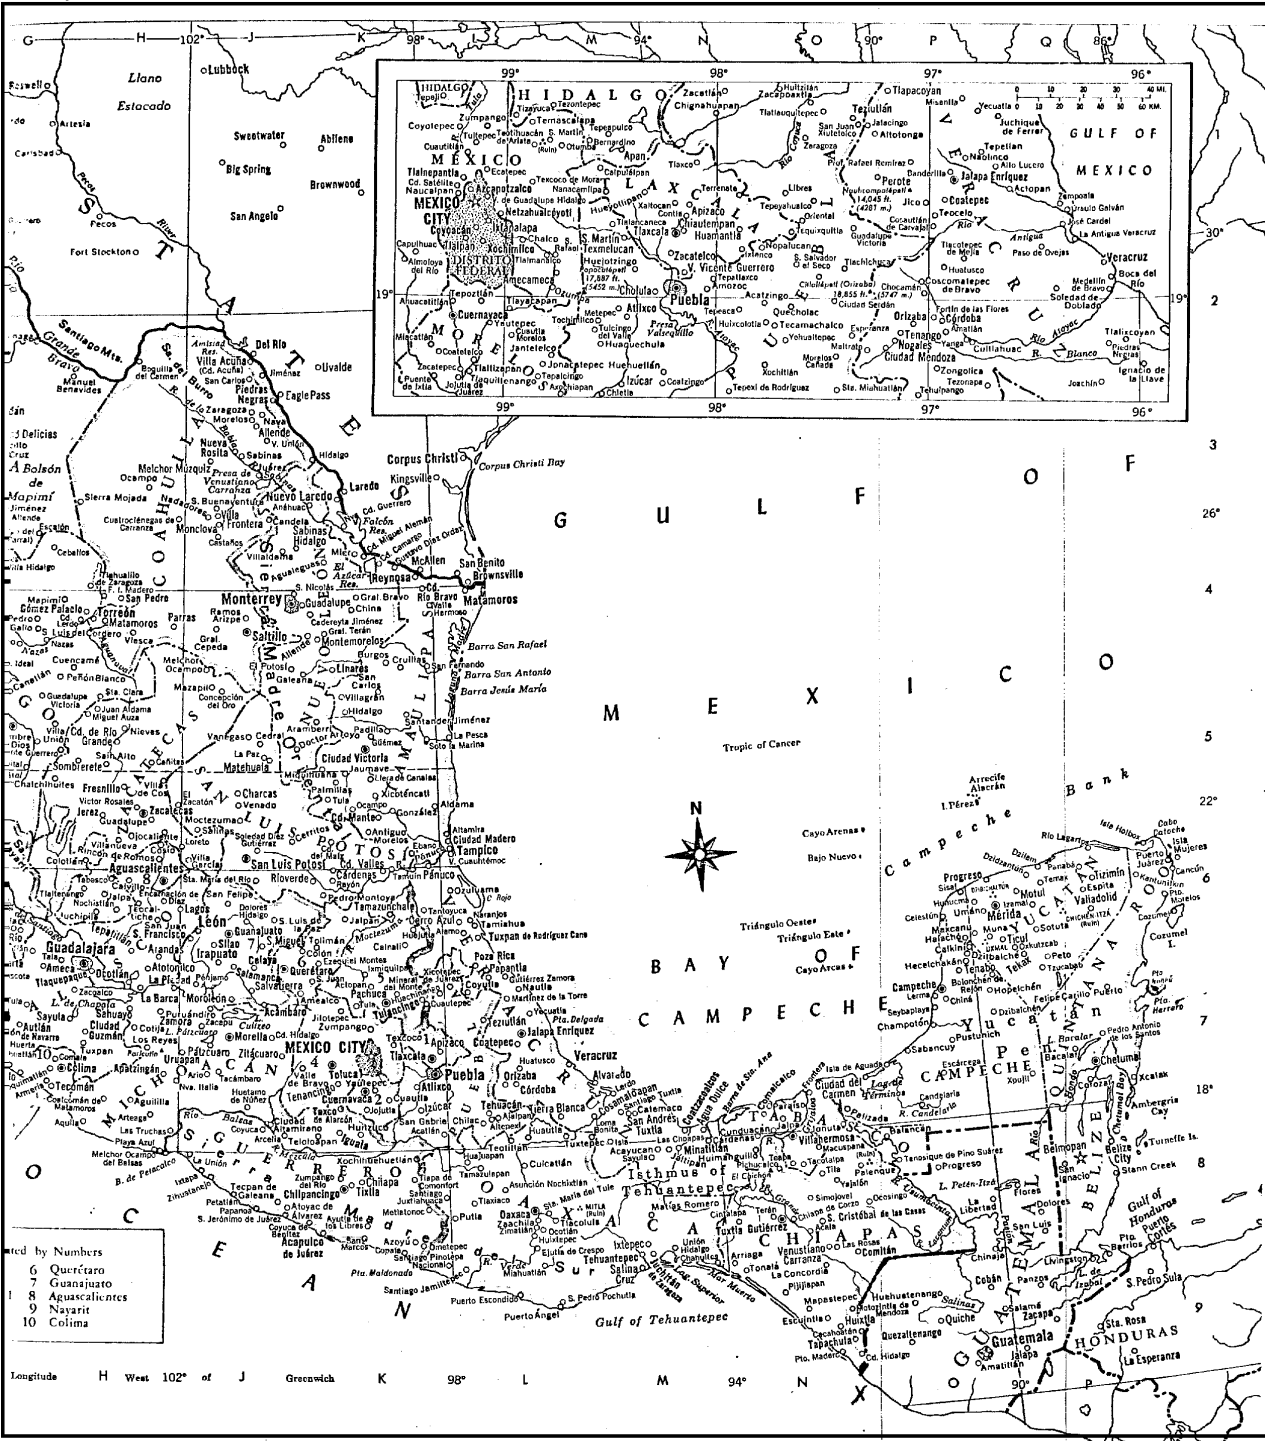

(continued on following page)

ENCLOSURE 1

1	08	Huamantla 15,555	N1
1	09	Huauquihuitan 2,294	M2
1	10	Huatabampo 15,506	P2
1	11	Huatabampo 9,501	P2
1	12	Huachinango 16,828	L6
1	13	Huachula de Jiménez 6,152	M2
1	14	Huachuclilla 2,668	M1
1	15	Huachulilla 8,522	M1
1	16	Huachula 6,854	M1
1	17	Huachula 6,854	M1
1	18	Huachula 6,854	M1
1	19	Huachula 6,854	M1
1	20	Huachula 6,854	M1
1	21	Huachula 6,854	M1
1	22	Huachula 6,854	M1
1	23	Huachula 6,854	M1
1	24	Huachula 6,854	M1
1	25	Huachula 6,854	M1
1	26	Huachula 6,854	M1
1	27	Huachula 6,854	M1
1	28	Huachula 6,854	M1
1	29	Huachula 6,854	M1
1	30	Huachula 6,854	M1
1	31	Huachula 6,854	M1
1	32	Huachula 6,854	M1
1	33	Huachula 6,854	M1
1	34	Huachula 6,854	M1
1	35	Huachula 6,854	M1
1	36	Huachula 6,854	M1
1	37	Huachula 6,854	M1
1	38	Huachula 6,854	M1
1	39	Huachula 6,854	M1
1	40	Huachula 6,854	M1
1	41	Huachula 6,854	M1
1	42	Huachula 6,854	M1
1	43	Huachula 6,854	M1
1	44	Huachula 6,854	M1
1	45	Huachula 6,854	M1
1	46	Huachula 6,854	M1
1	47	Huachula 6,854	M1
1	48	Huachula 6,854	M1
1	49	Huachula 6,854	M1
1	50	Huachula 6,854	M1
1	51	Huachula 6,854	M1
1	52	Huachula 6,854	M1
1	53	Huachula 6,854	M1
1	54	Huachula 6,854	M1
1	55	Huachula 6,854	M1
1	56	Huachula 6,854	M1
1	57	Huachula 6,854	M1
1	58	Huachula 6,854	M1
1	59	Huachula 6,854	M1
1	60	Huachula 6,854	M1
1	61	Huachula 6,854	M1
1	62	Huachula 6,854	M1
1	63	Huachula 6,854	M1
1	64	Huachula 6,854	M1
1	65	Huachula 6,854	M1
1	66	Huachula 6,854	M1
1	67	Huachula 6,854	M1
1	68	Huachula 6,854	M1
1	69	Huachula 6,854	M1
1	70	Huachula 6,854	M1
1	71	Huachula 6,854	M1
1	72	Huachula 6,854	M1
1	73	Huachula 6,854	M1
1	74	Huachula 6,854	M1
1	75	Huachula 6,854	M1
1	76	Huachula 6,854	M1
1	77	Huachula 6,854	M1
1	78	Huachula 6,854	M1
1	79	Huachula 6,854	M1
1	80	Huachula 6,854	M1
1	81	Huachula 6,854	M1
1	82	Huachula 6,854	M1
1	83	Huachula 6,854	M1
1	84	Huachula 6,854	M1
1	85	Huachula 6,854	M1
1	86	Huachula 6,854	M1
1	87	Huachula 6,854	M1
1	88	Huachula 6,854	M1
1	89	Huachula 6,854	M1
1	90	Huachula 6,854	M1
1	91	Huachula 6,854	M1
1	92	Huachula 6,854	M1
1	93	Huachula 6,854	M1
1	94	Huachula 6,854	M1
1	95	Huachula 6,854	M1
1	96	Huachula 6,854	M1
1	97	Huachula 6,854	M1
1	98	Huachula 6,854	M1
1	99	Huachula 6,854	M1
1	100	Huachula 6,854	M1