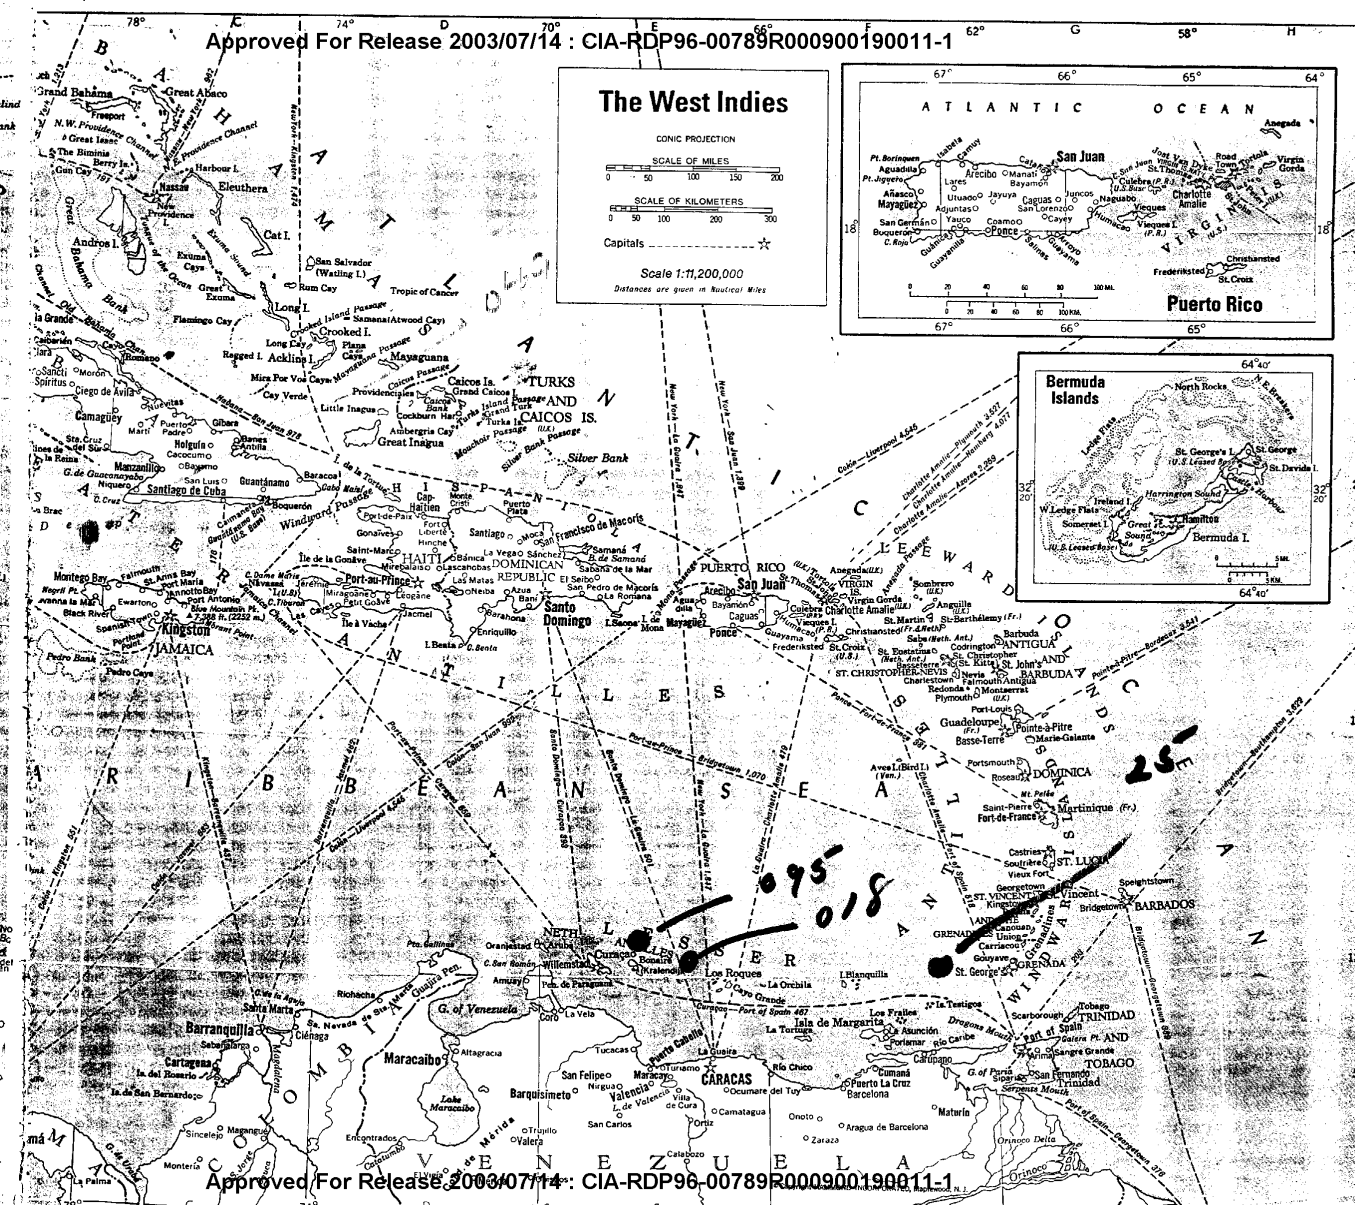

Approved For Release 2003/07/14 : CIA-RDP96-00789R000900190011-1

The West Indies

CONIC PROJECTION

SCALE OF MILES

0 50 100 150 200

SCALE OF KILOMETERS

0 50 100 200 300

Capitals ----- ☆

Scale 1:11,200,000

Distances are given in Nautical Miles

Approved For Release 2003/07/14 : CIA-RDP96-00789R000900190011-1

Longitude 70° West of Greenwich