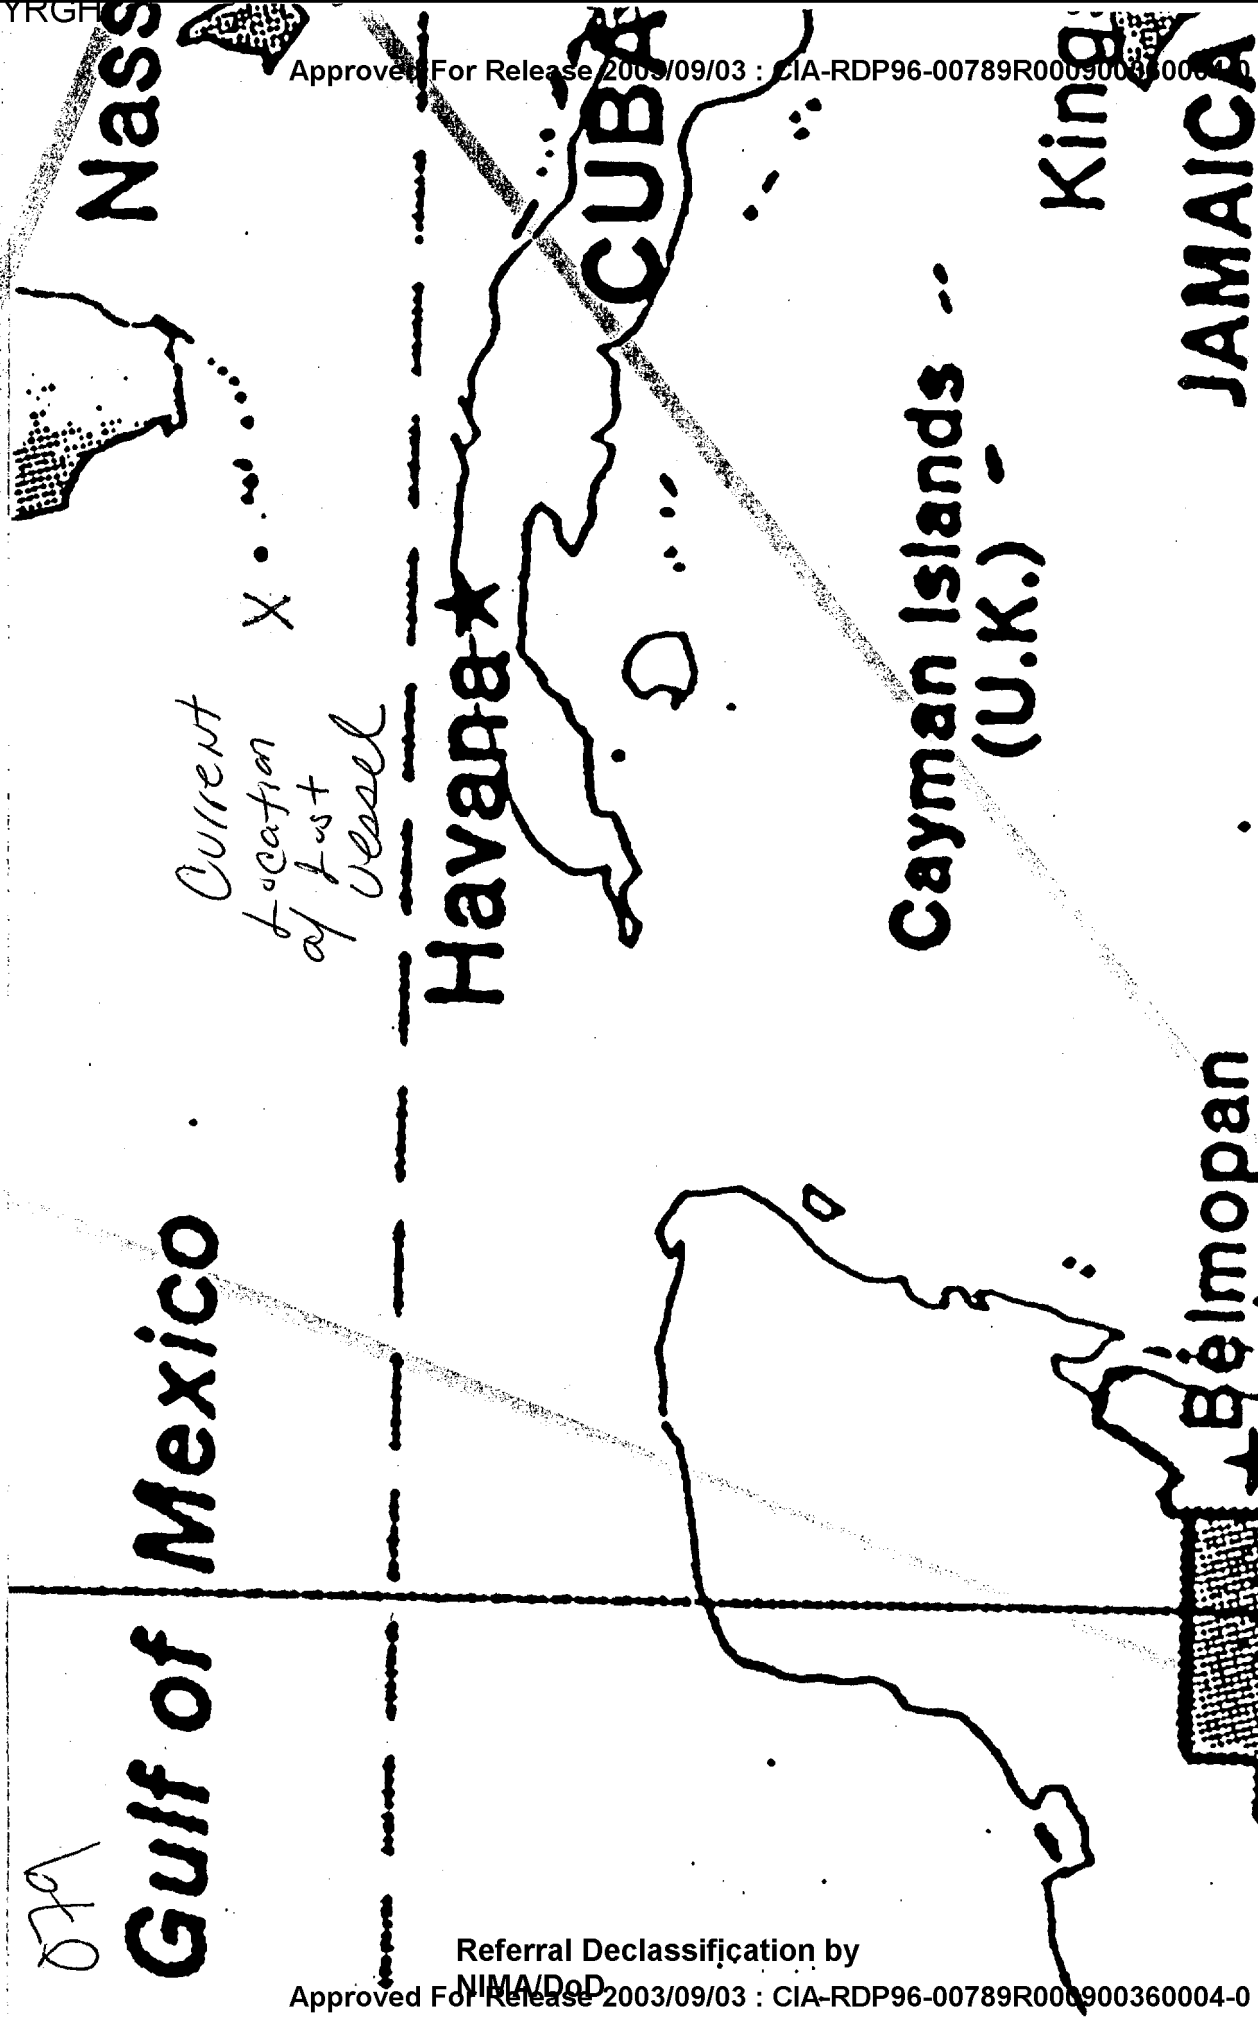

SECRET/NOFORN

WORKING PAPER

9010
900330
V: 079
S: 01

SUMMARY OF INFORMATION

A vessel which has currently been lost by a federal agency is currently located at 24 Degrees North and 83 Degrees West. This location is west of Nassau. See Map 1.

The name "Stubble/Stuble" phonetically surfaced in connection with this vessel.

This lost vessel may have originally started from Costa Rica.

HANDLE VIA STIPPLE CHANNELS ONLY

SECRET/NOFORN

CLASSIFIED BY: HQDA (DAMI-PO)
DECLASSIFY ON: OADR

Nass

Current location of vessel

Havana

CUBA

Cayman Islands (U.K.)

King

JAMAICA

Gulf of Mexico