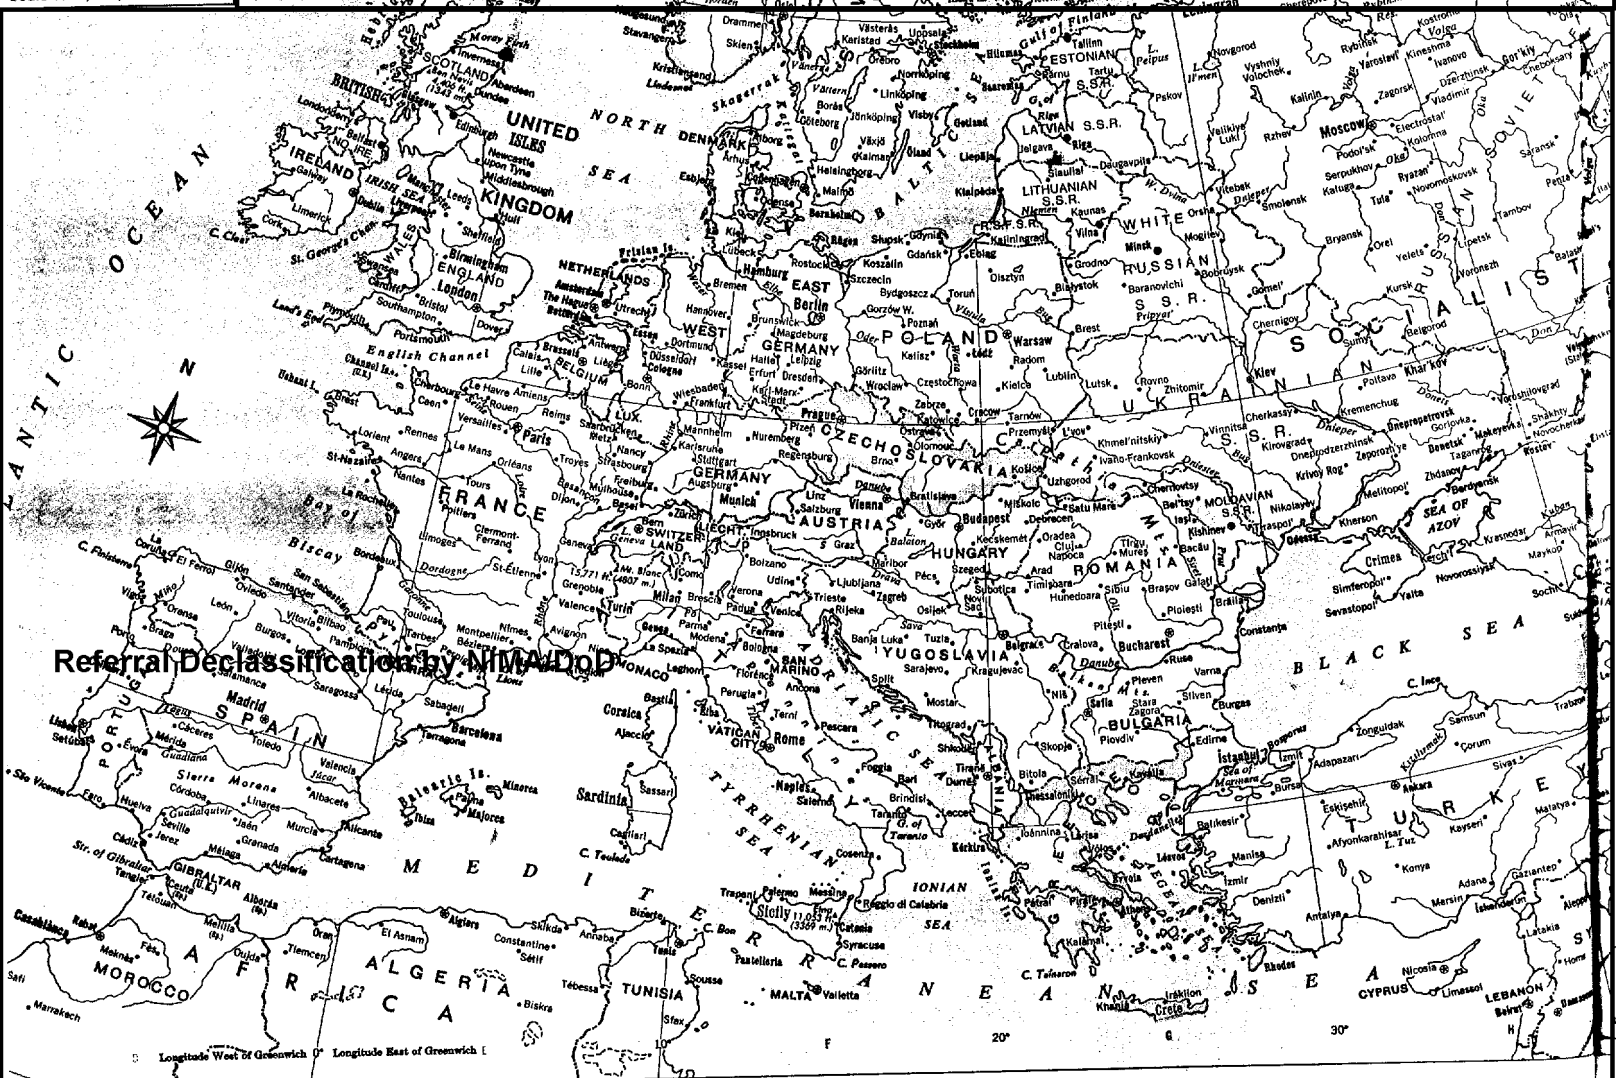

CPYRIGHT

Approved For Release 2003/04/18 : CIA-RDP96-00789R001400840001-4

Europe
POLYCONIC PROJECTION

SCALE OF MILES
0 100 200 300 400

SCALE OF KILOMETERS
0 100 200 300 400

Legend:
- Countries .....
- Capitals .....
- National Boundaries .....
- Boundaries .....
- Boundaries .....
- Boundaries .....

CPYRIGHT
Scale 1:20,800,000