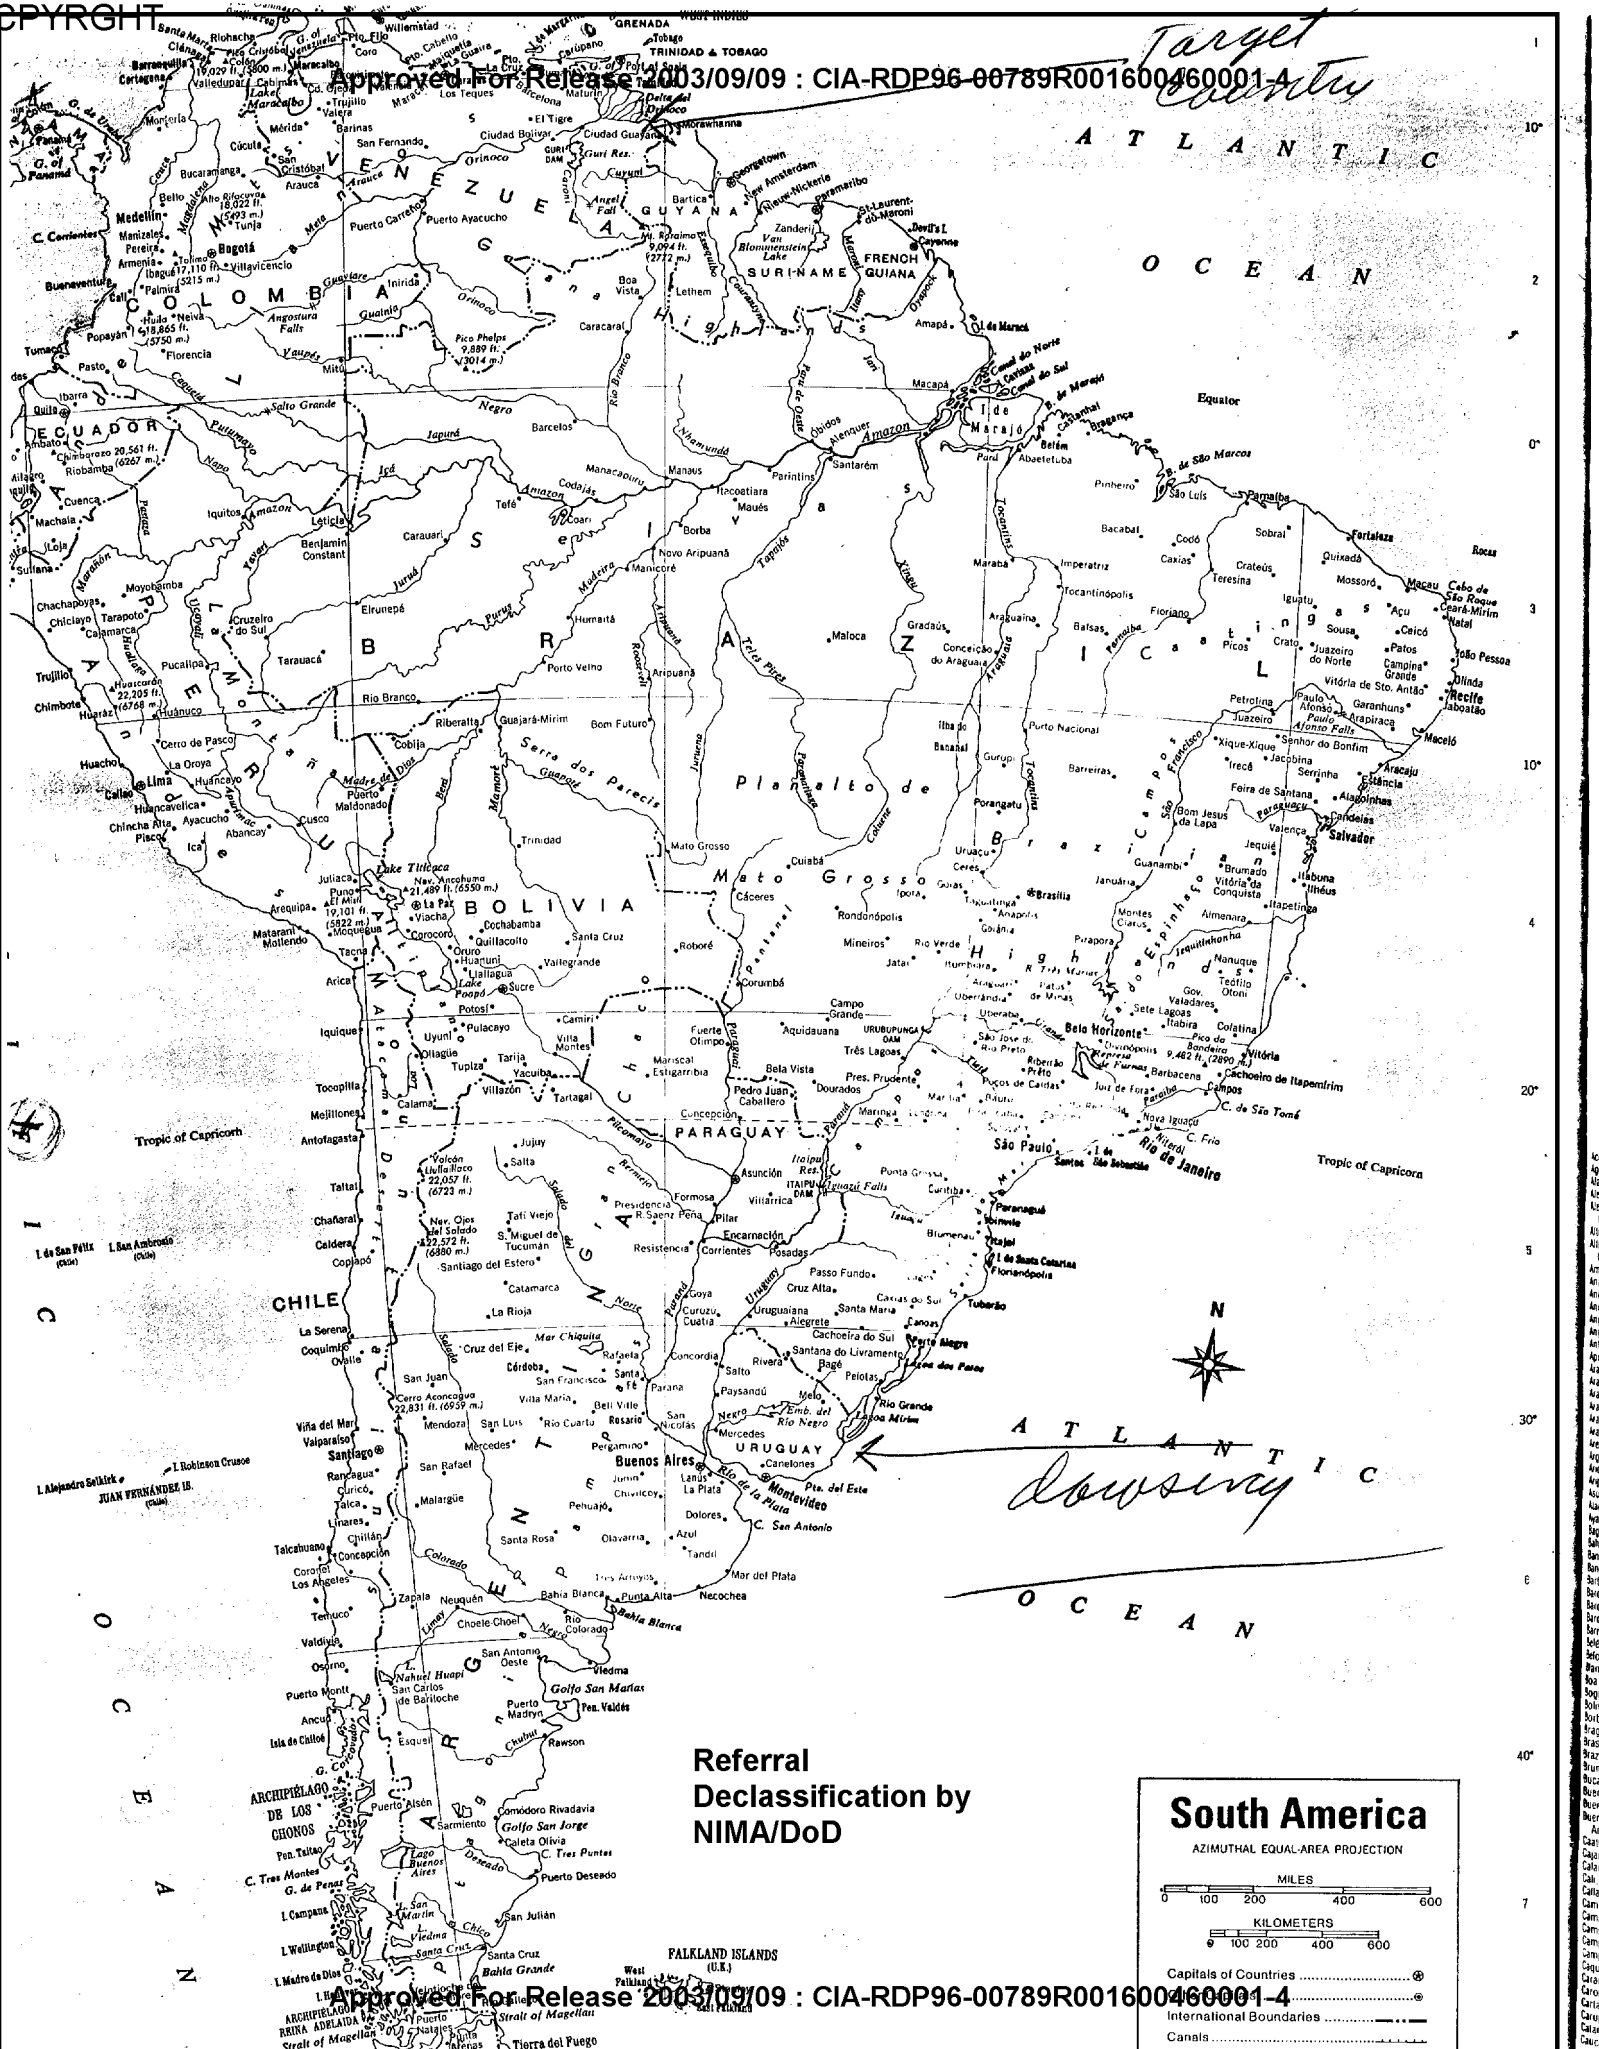

At the time indicated by the coordinates, the target was in Montevideo, Uruguay.

The target is a person located in a smelly, crowded city. He/she is dark haired, brown-eyed, thin, bony, with chiseled/pronounced features. He/she has a pointy/Roman shaped nose. Session was terminated at this point because the ADL of Che Guerva wouldn't dissipate.

791321 } target & personality located at a specific  
426105 } time & place in South America.

791321  
426105

A. sloping up  
- soft  
B. broad

791321  
426105

A. across angle up across  
angle up & across angle  
down  
B. stroke

791321  
426105

A. up  
mm  
B. press

5-2  
- brown  
white  
city suit  
hair  
~~gray~~  
black.  
cutting

Conducted search on world map. — Drawing with ruler in vic  
of So. America.

Personality location: Montevideo, Uruguay.

Referral  
Declassification by  
NIMA/DoD

**South America**  
AZIMUTHAL EQUAL-AREA PROJECTION

MILES  
0 100 200 400 600

KILOMETERS  
0 100 200 400 600

Capitals of Countries ..... ⊙  
International Boundaries ..... ⊖  
Canals ..... ————