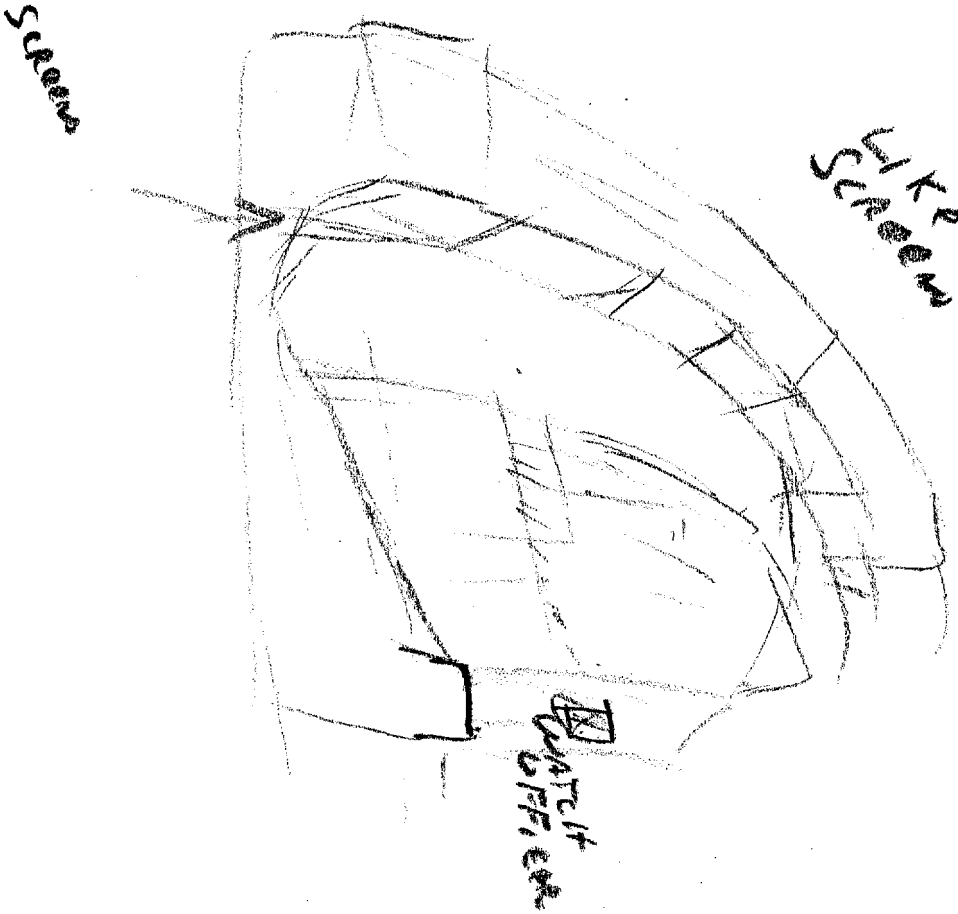

LOMAX

REG-4 LATA 1

LOOKING
SIDEWAYS

LOOKING
UP AT

REAL
LIGHT
BY
SHUTTER
BLEND
CONTROL

TAP PAPER
BUILDING
WITH "TUBE"
INSIDE

TAR PAREN
BUILDING

2d Floor

BY 18120

ITJLR

Don't
this
way

DISH or
Bowl
Parallel To

Ground

20 JUN 86

~~BB~~

GARDEN
OF LIGHTS

SCREEN
WITH
YELLOW
LIGHTS

Building
1st
Floor

2nd Floor

DARK

G-4M1
Room

FELT
LIKE
FOC