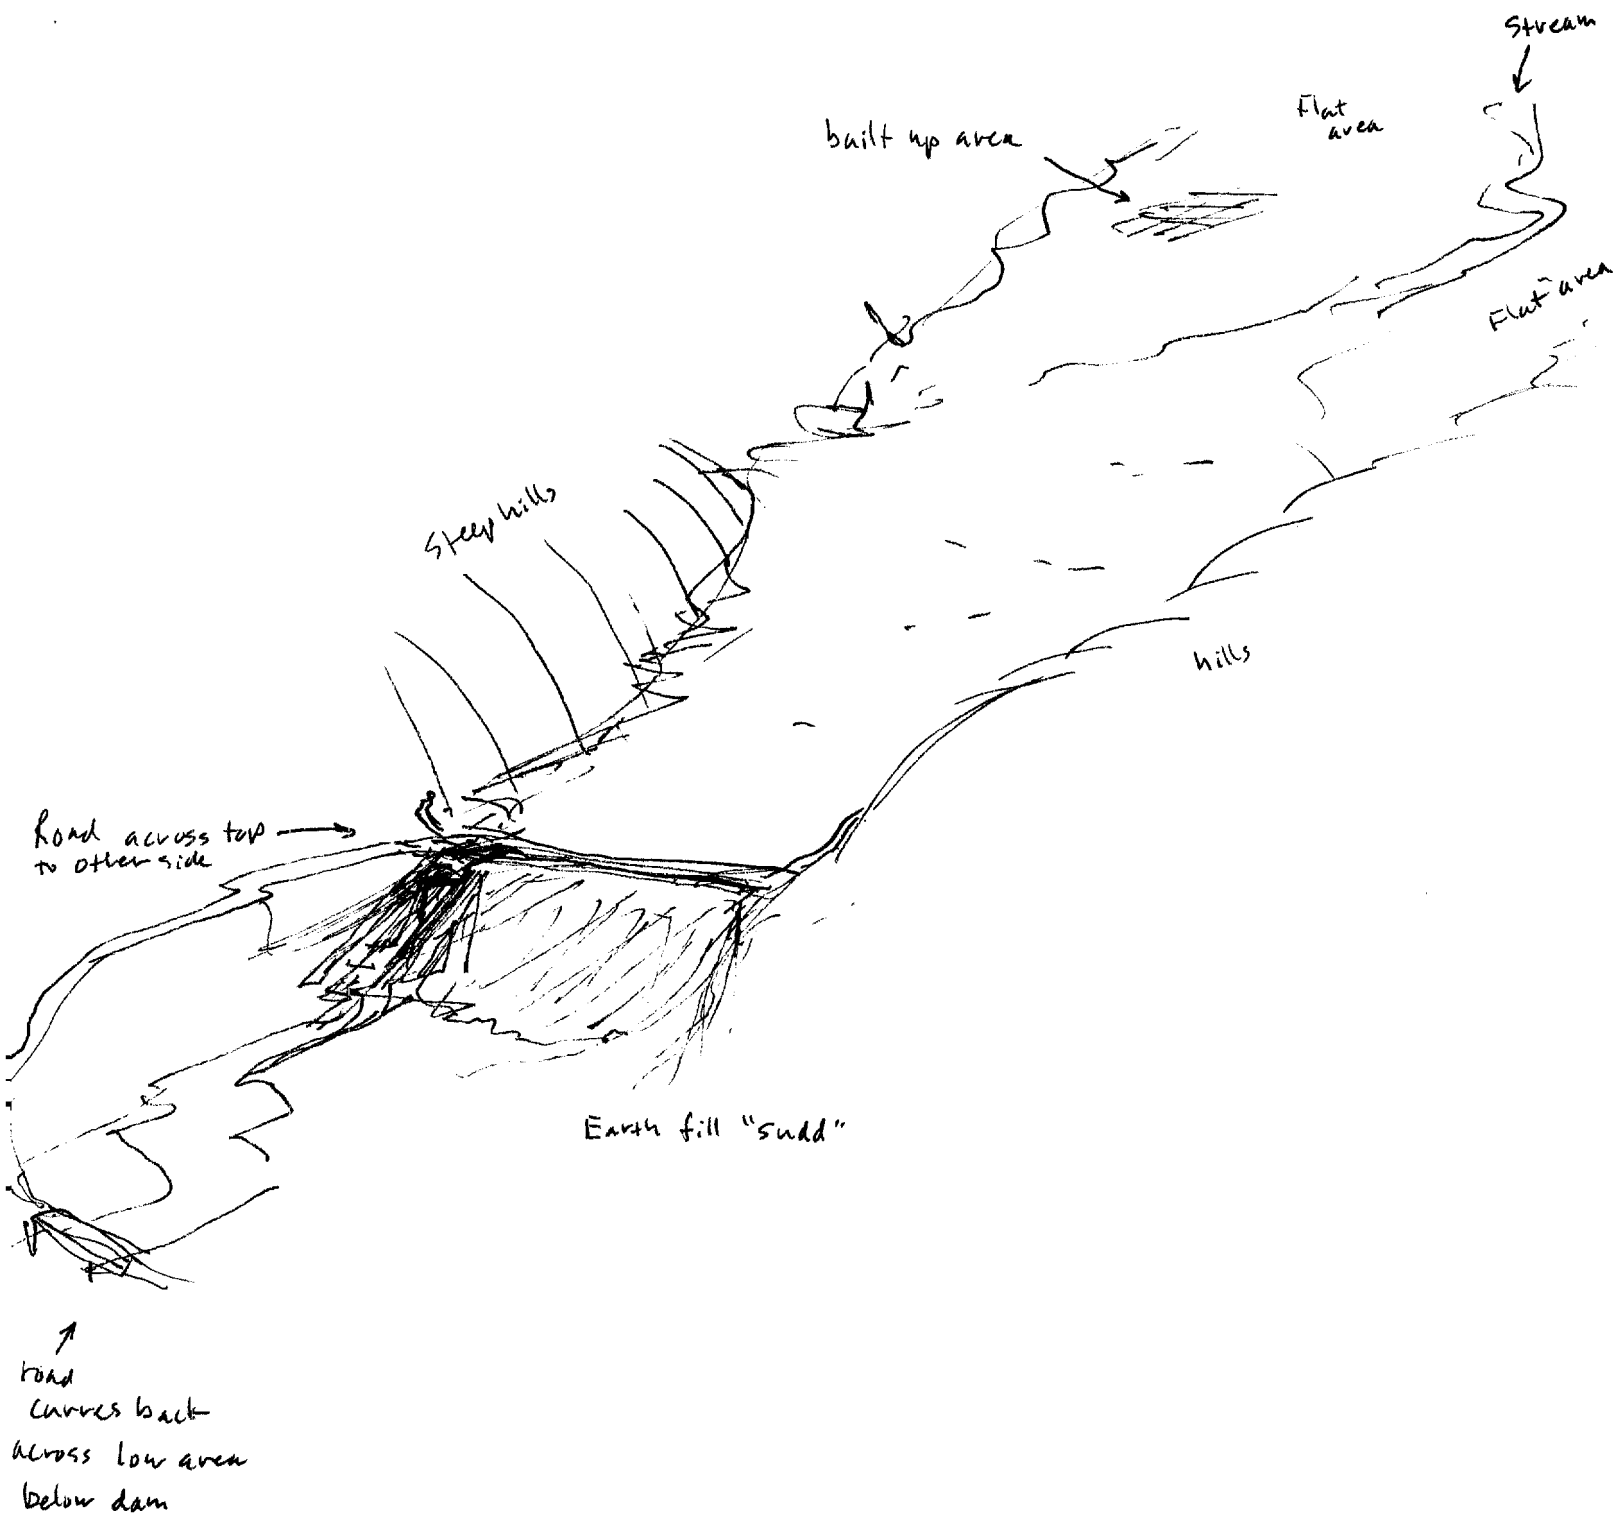

DAM - BUHAYROT AL QIR'AWA