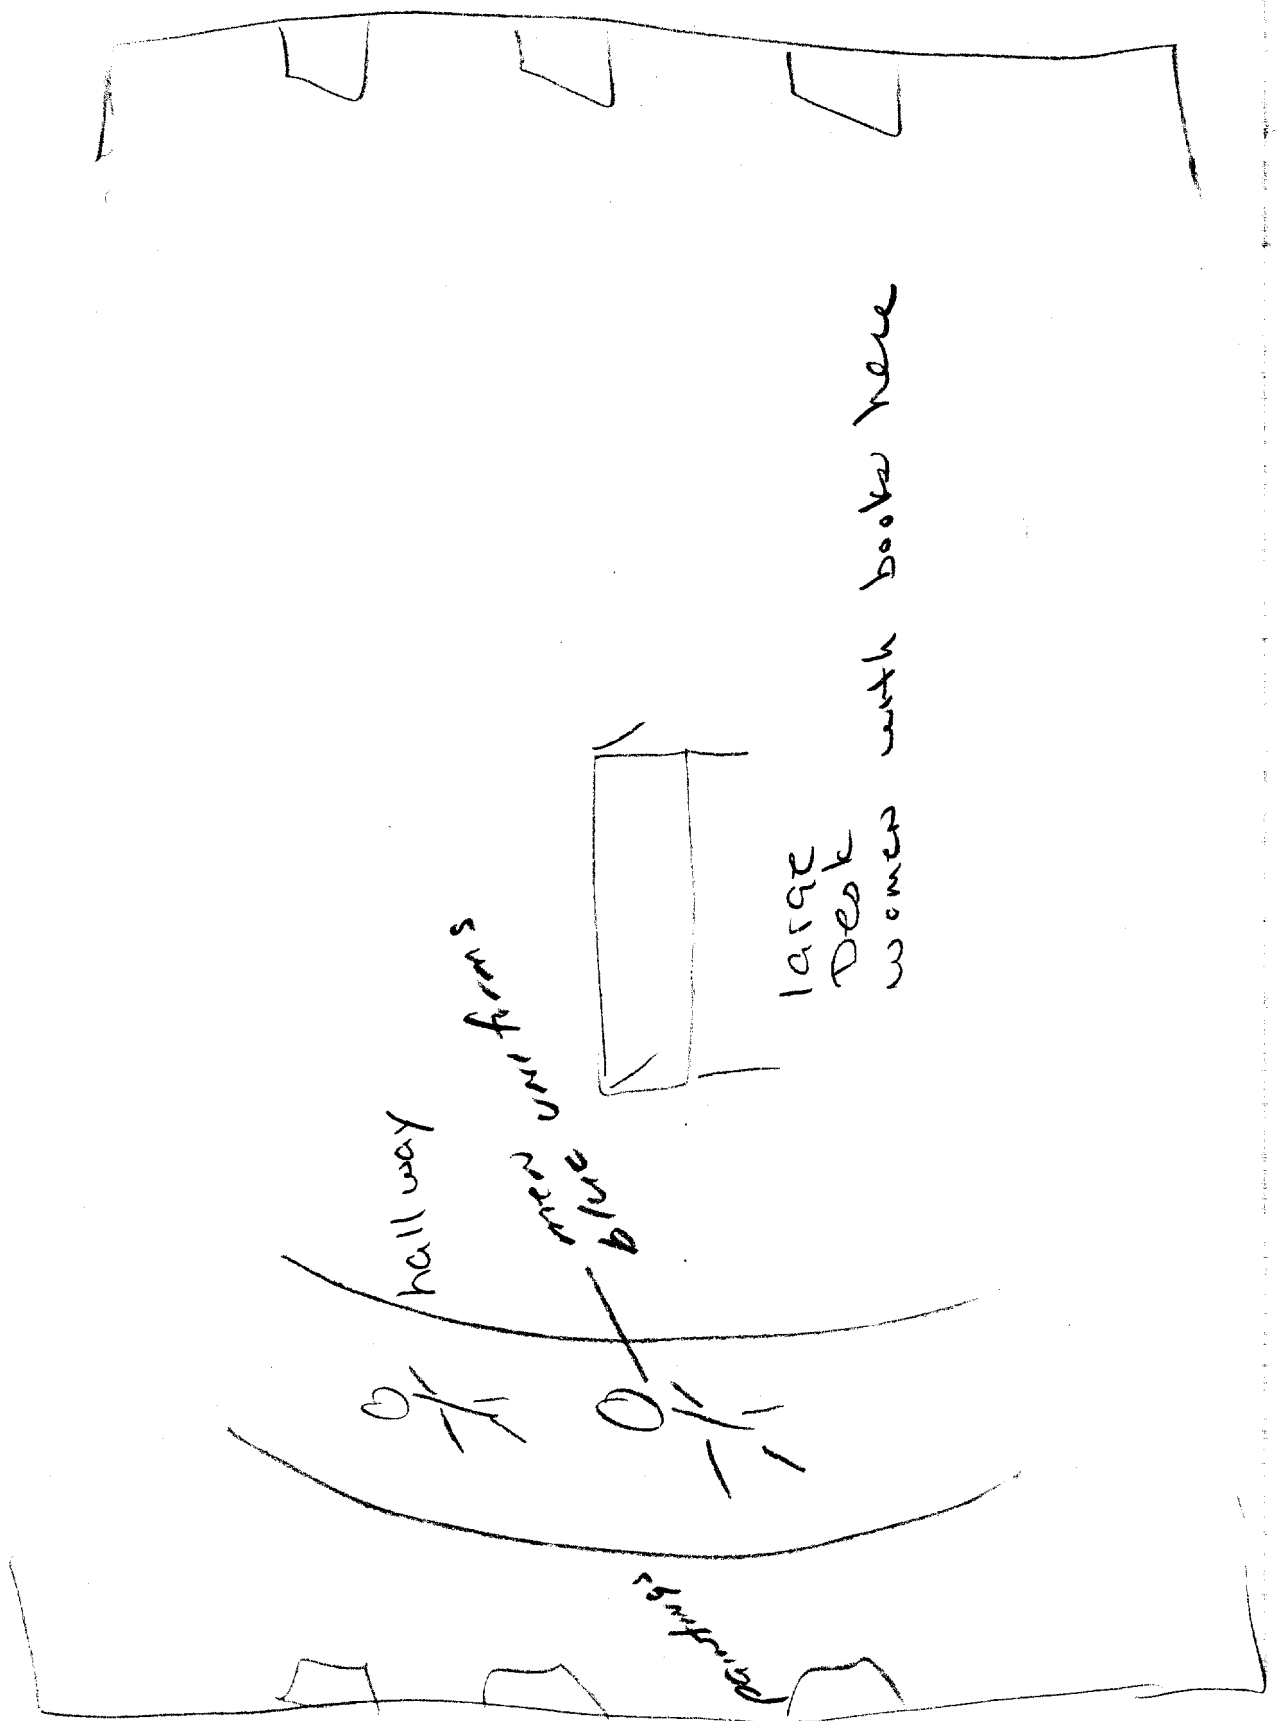

Room
Dark
Square

Door - Kick & PADDED
Door knob - covered

TOP DRAWER
(Security)
Container

← FIGURE "X"
Light
maybe

Q

Stole
Chair

Object
Square
Heavy
This object
or something inside
the object flies
flier

2

water machine
like
paper
gardens

MM
mts

(3)

other structures

ANNEX
METS

overview

water natural

other
Structures
here

MM
 3/1/5
 Overview

with the network

Structure
 head