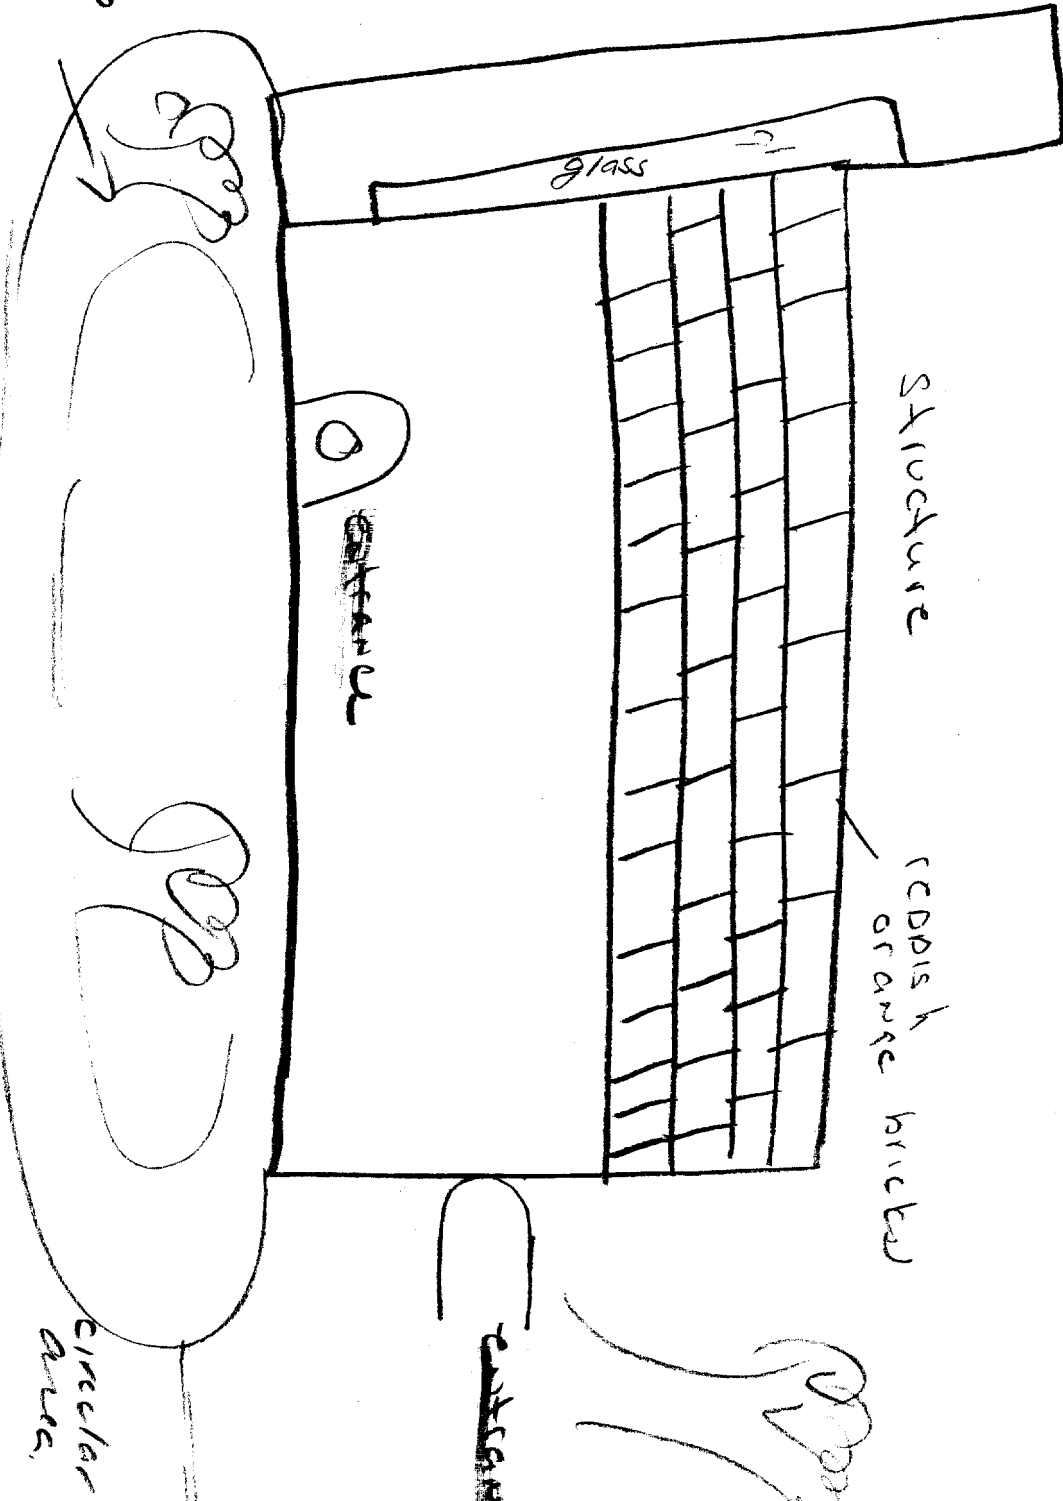

water machine
like
paper
gardens

MM
mts

(3)

other structures