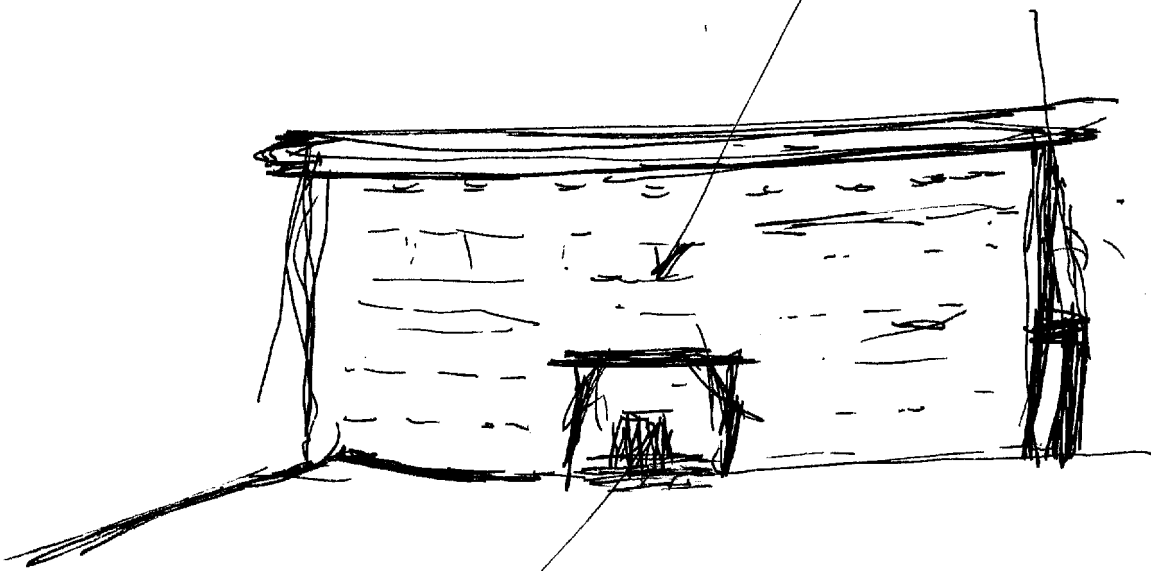

(18)

Session
11 FEB 88
4-2
018

WATSON

[Handwritten signature]

SK: FRONT VIEW OF
TARGET STRUCTURE?

SK:

A

B

"CATCHY"
LIKE TWO THINGS
STICKING UP, SMOOTH
ON EDGES FACING
AWAY FROM CENTER,
SHARP ON EDGES
FACING CENTER.

Reproduction of

Target Structure

~~SECRET~~

IMPRESSION OF SHUTTER-UP WINDOWS.

IMPRESSION OF DOORS.

- 8278 - (N-2)
- 10 Feb 88
- 018

Drawn
reproduce down
- NSA 1/2/88
wde/pe