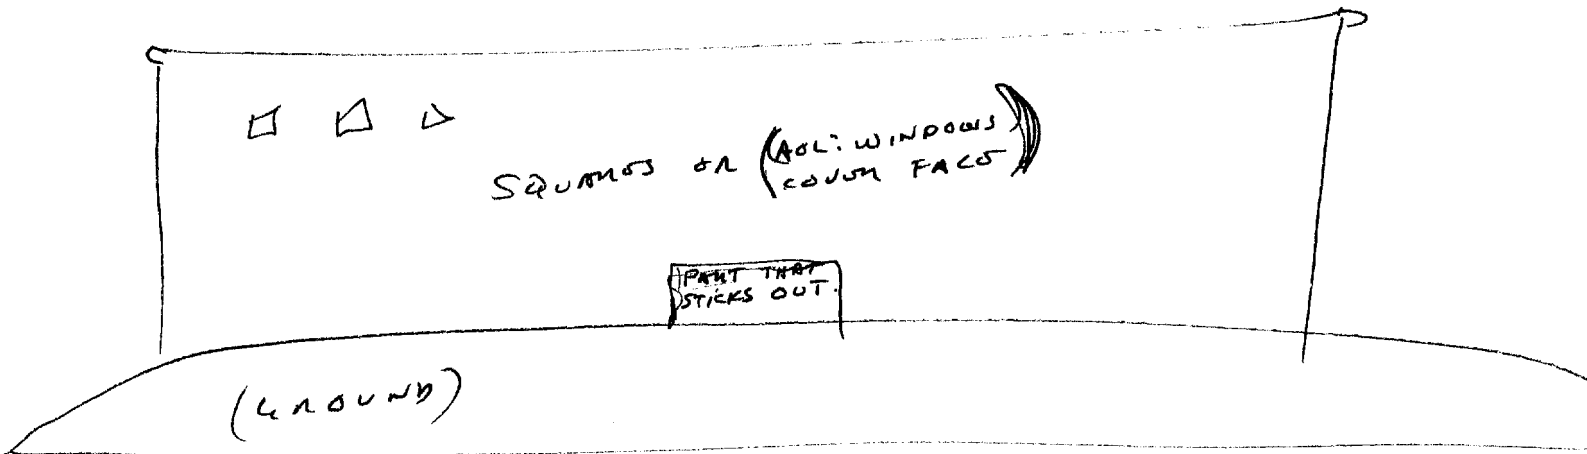

(18)

Session
11 FEB 88
4-2
018

WATSON

[Handwritten signature]

SK: FRONT VIEW OF
TARGET STRUCTURE?

SK:

A

B

"CATCHY"
LIKE TWO THINGS
STICKING UP, SMOOTH
ON EDGES FACING
AWAY FROM CENTER,
SHARP ON EDGES
FACING CENTER.

Reproduction of

Target Structure

~~SECRET~~

IMPRESSION OF SHUTTER-UP WINDOWS.

IMPRESSION OF DOORS.

- 8278 - (N-2)
- 10 Feb 88
- 018

Drawn
reproduce down
- NSA 1/2/88
wde/pe