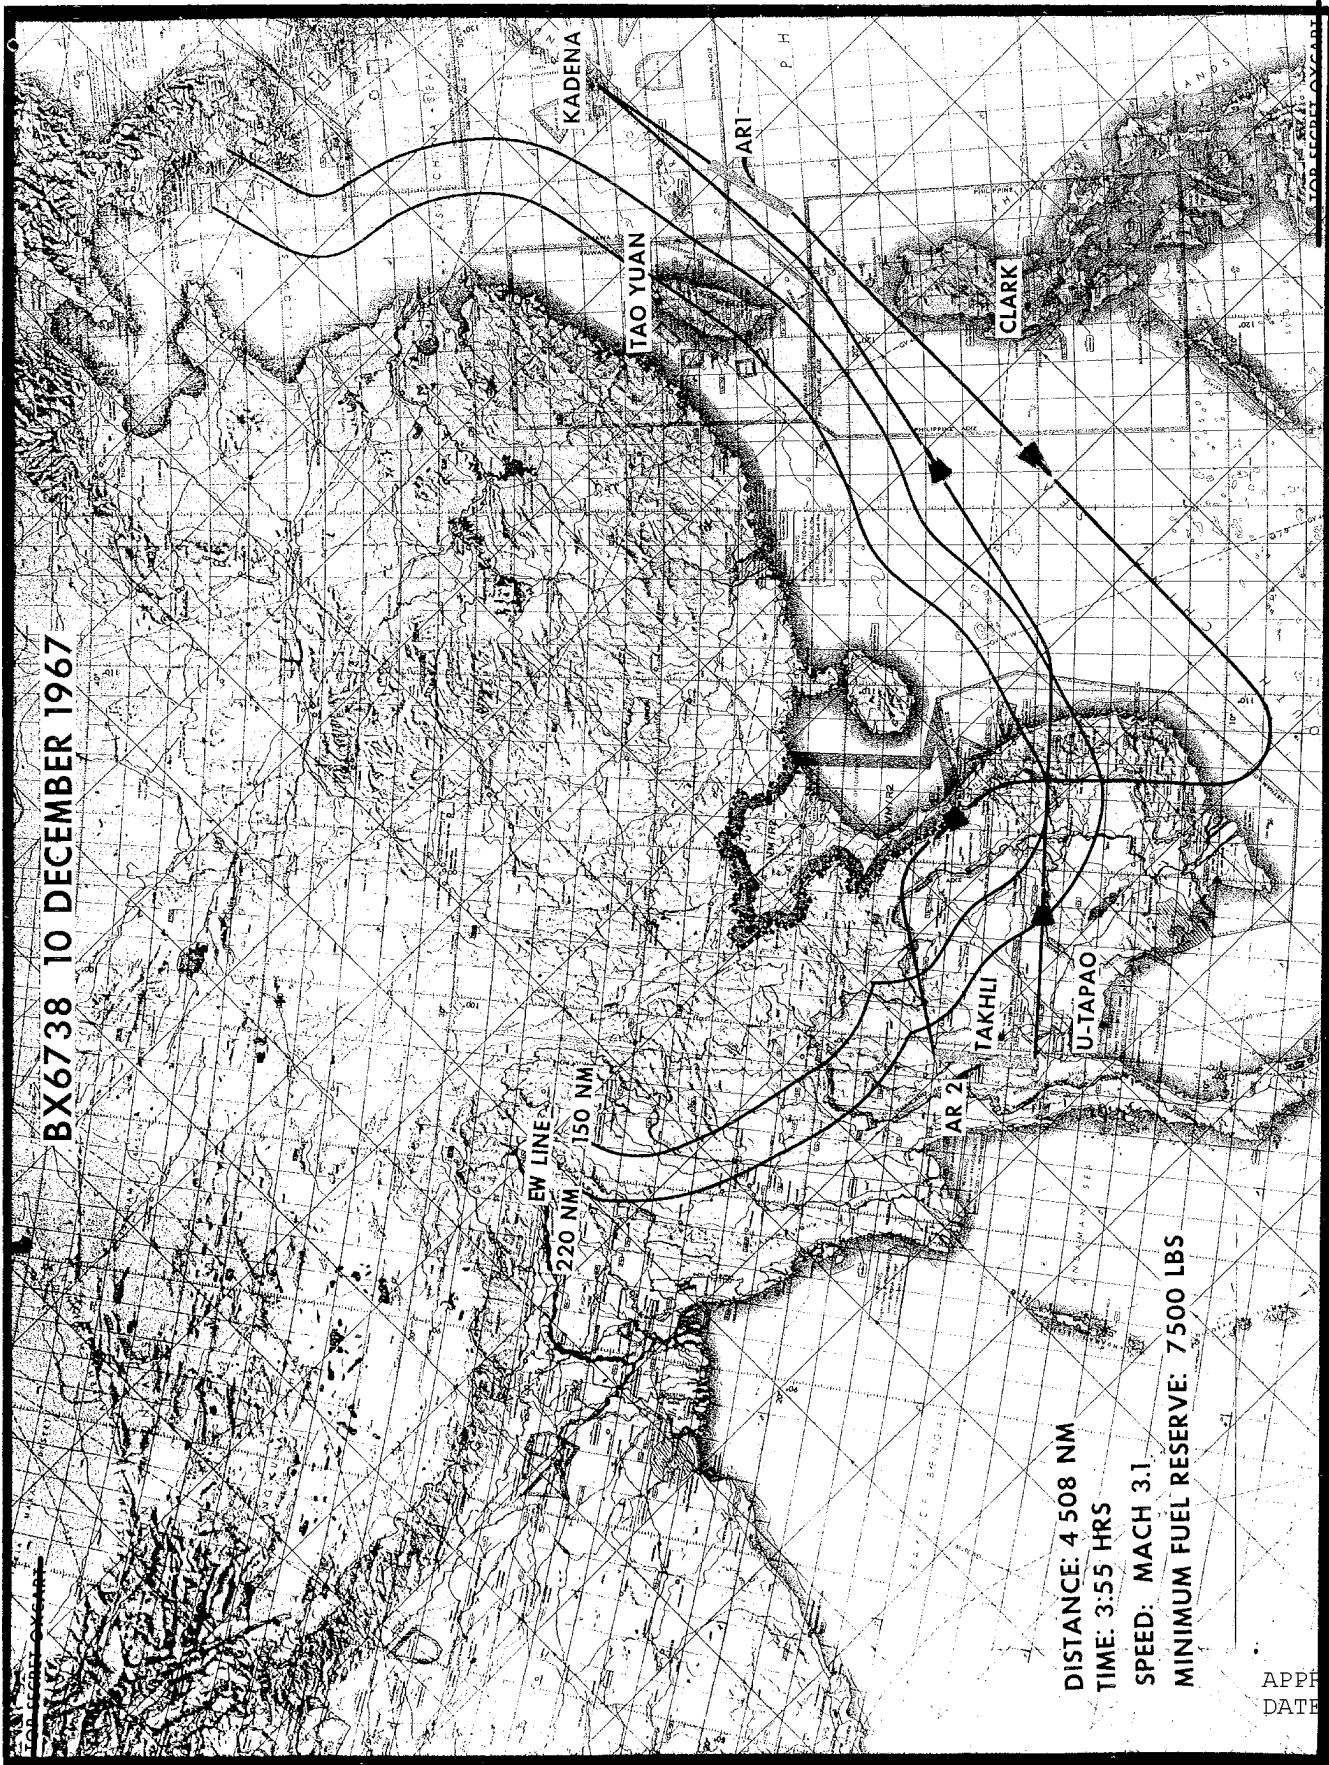

BX6738 10 DECEMBER 1967

DISTANCE: 4 508 NM
TIME: 3:55 HRS
SPEED: MACH 3.1
MINIMUM FUEL RESERVE: 7 500 LBS