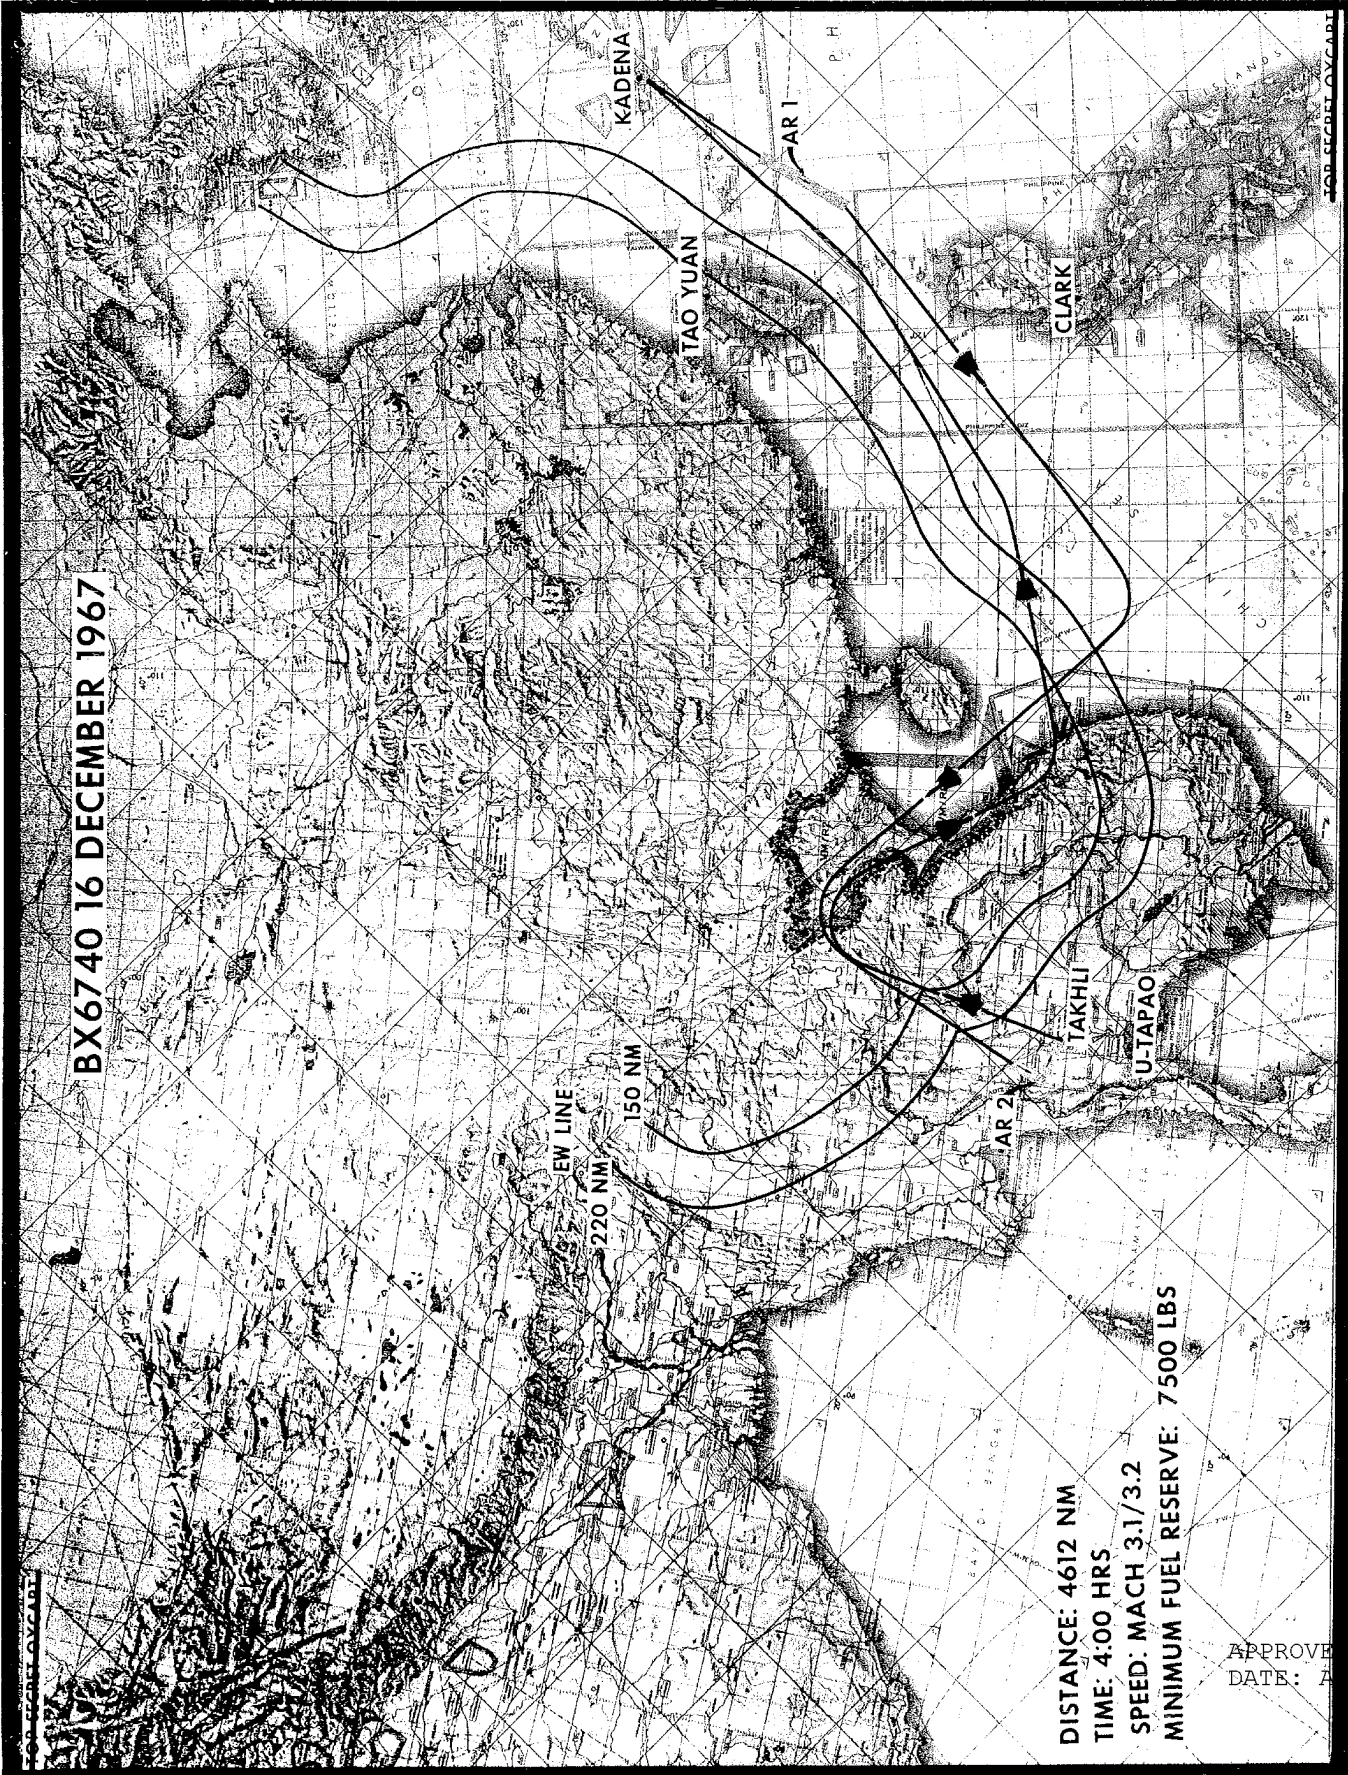

BX6740 16 DECEMBER 1967

DISTANCE: 4612 NM
TIME: 4:00 HRS
SPEED: MACH 3.1/3.2
MINIMUM FUEL RESERVE: 7500 LBS

APPROVED FOR RELEASE
DATE: AUG 2007