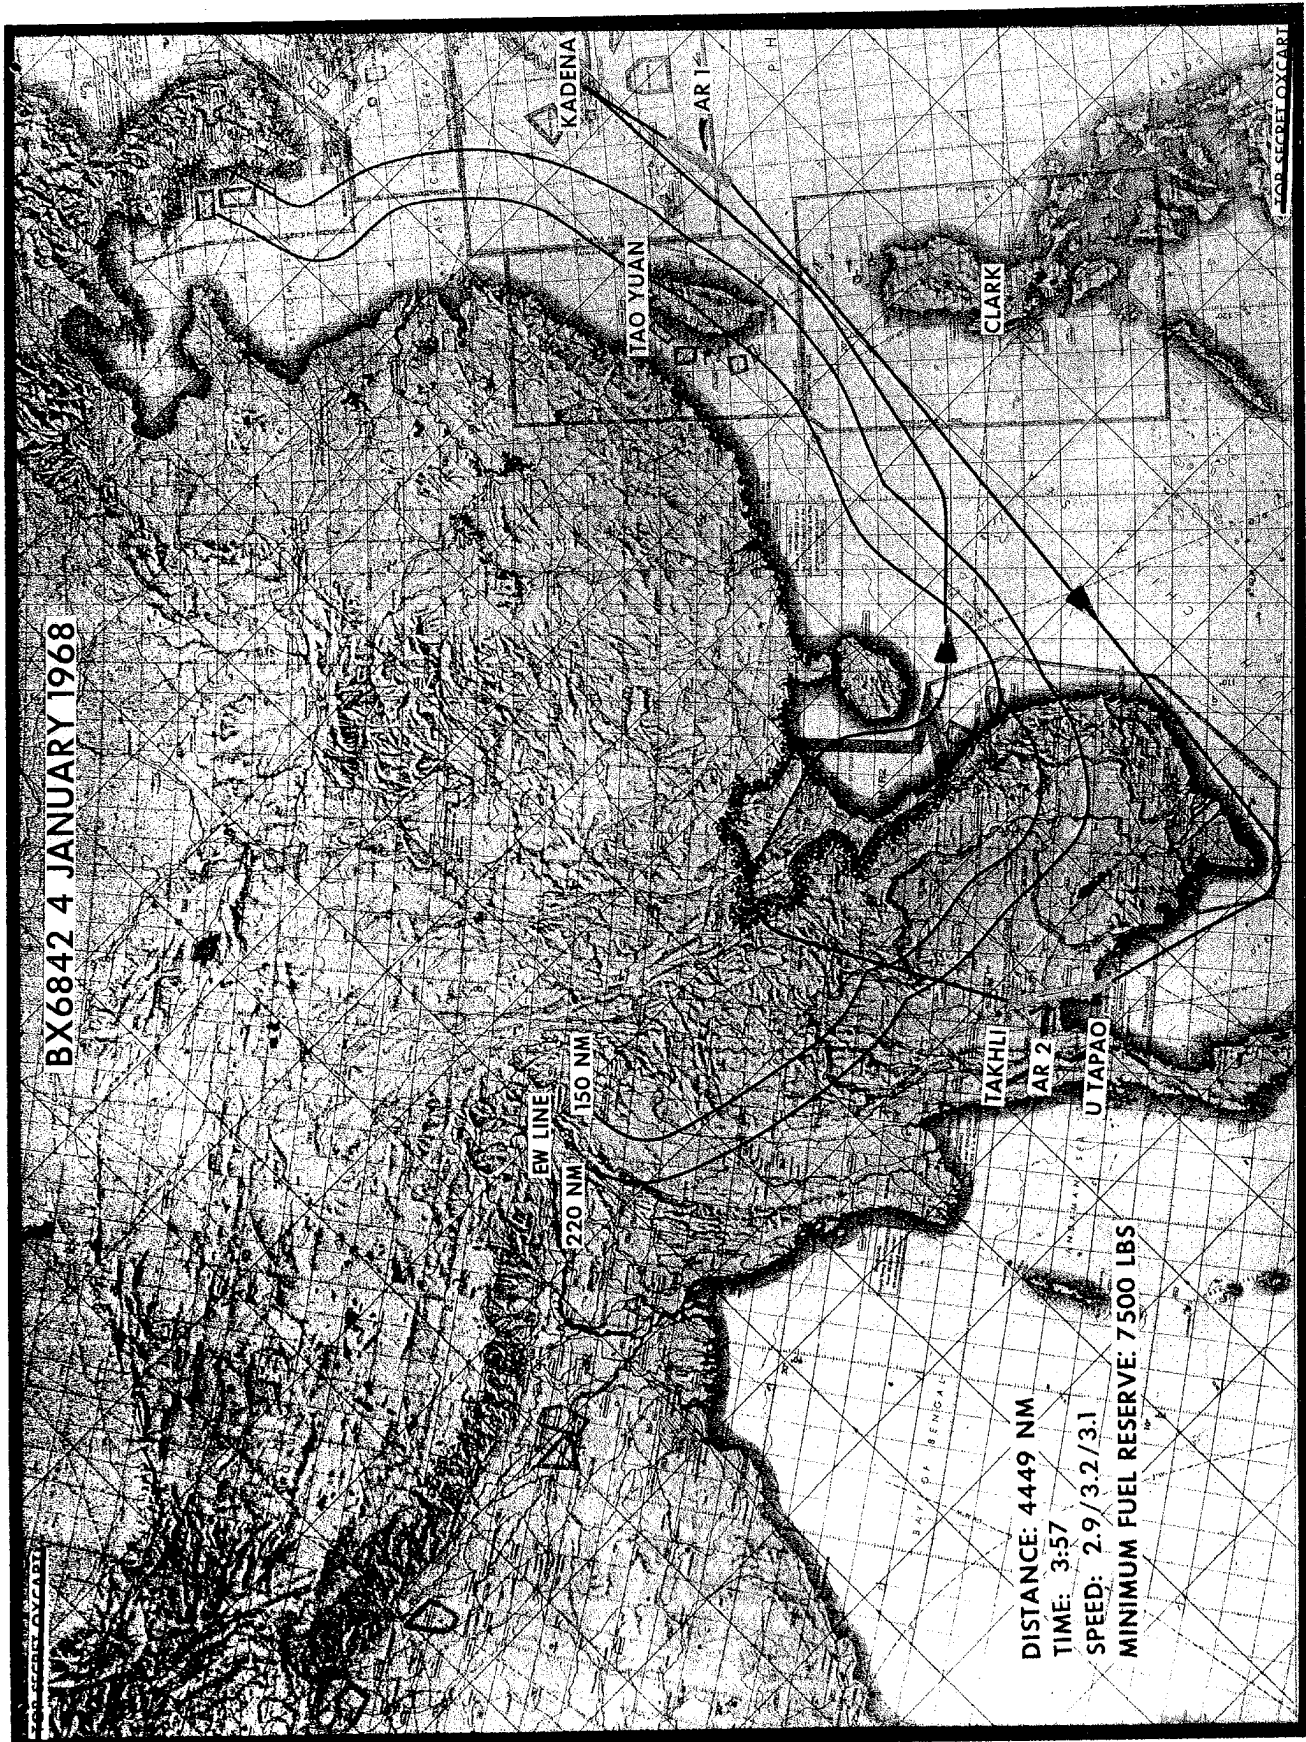

BX6842 4 JANUARY 1968

DISTANCE: 4449 NM
TIME: 3:57
SPEED: 2.9/3.2/3.1
MINIMUM FUEL RESERVE: 7500 LBS