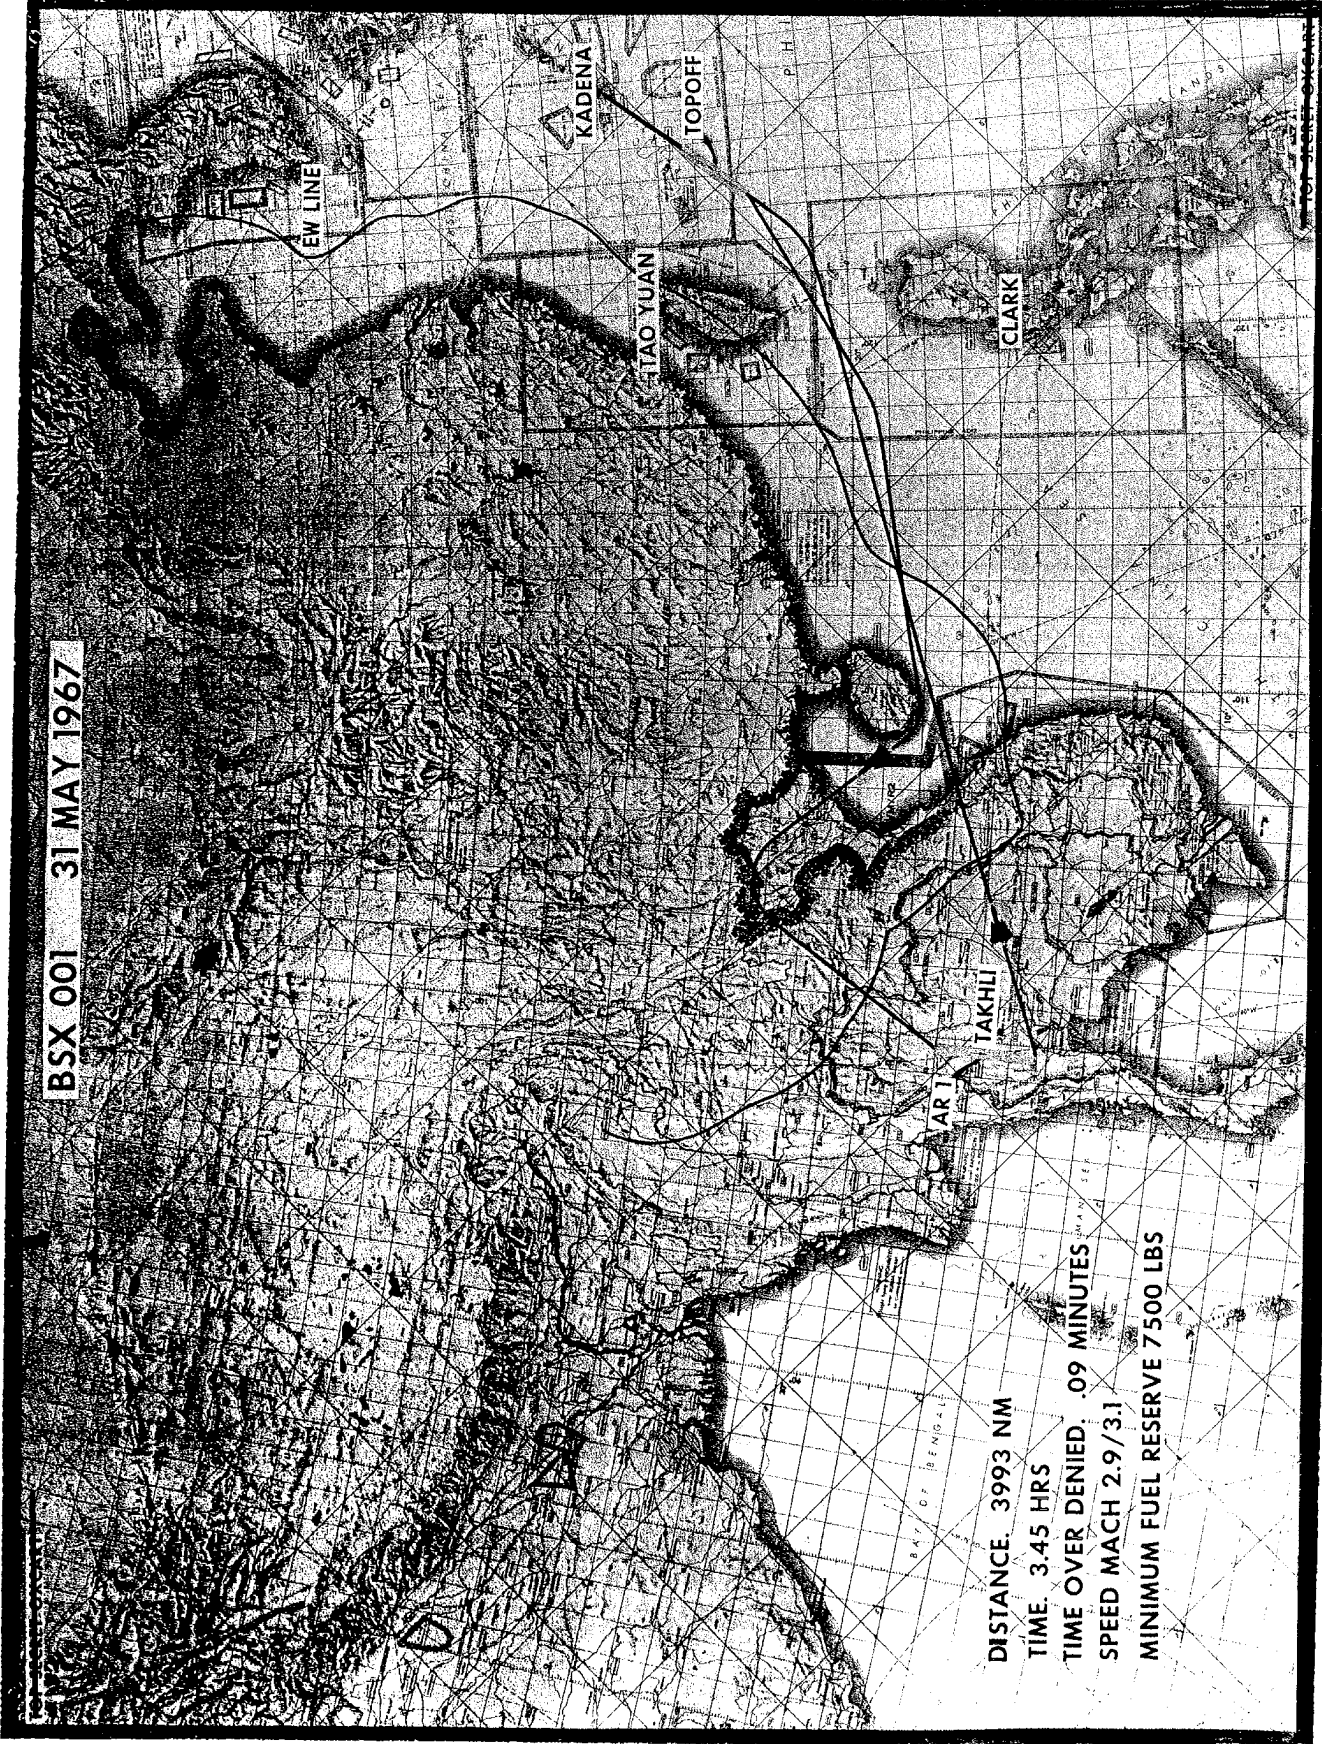

BSX 001 31 MAY 1967

DISTANCE 3993 NM
TIME 3.45 HRS
TIME OVER DENIED .09 MINUTES
SPEED MACH 2.9/3.1
MINIMUM FUEL RESERVE 7500 LBS