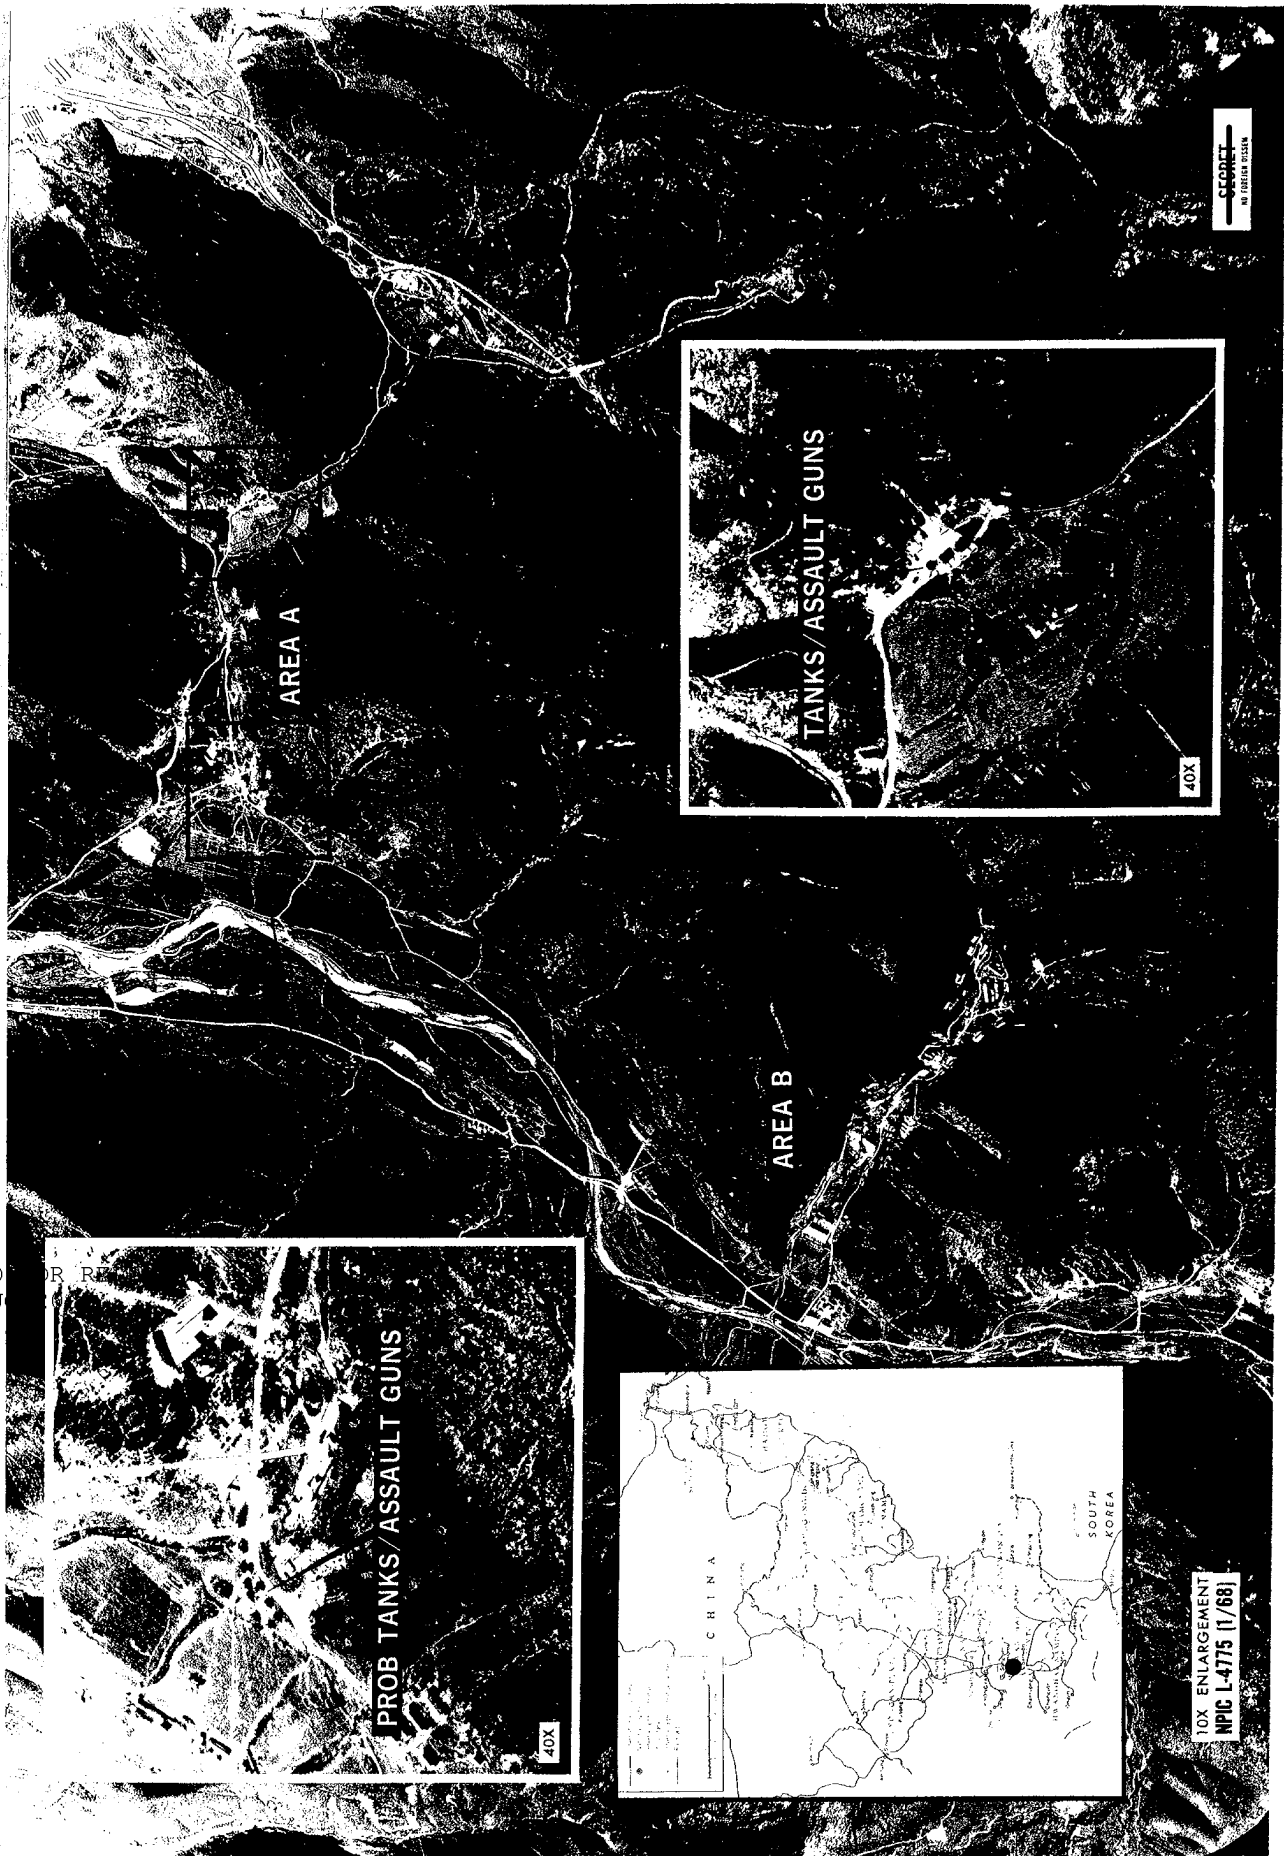

NATIONAL PHOTOGRAPHIC INTERPRETATION CENTER

MILITARY INSTALLATION SARIWON, NORTH KOREA 38-33N 125-45E

MISSION BX 6847, 26 JANUARY 1968
FRAME 164

APPROVED FOR RELEASE
DATE: AUGUST 1991

10X ENLARGEMENT
NPIC L-4775 (1/68)

- 20 TANKS
- 1 POSS TANK RECOVERY VEHICLE

- 7 PROB T-34 TANKS

- 2 POSS PT-76 TANKS
- 1 TRACKED VEHICLE
- 1 POSS TRACKED VEHICLE
- 1 TRUCK

- 13 PROB T-34 TANKS
- 1 TRUCK

10X ENGAGEMENT
 NPIC L-4888 (3/68)

SECURITY INFORMATION