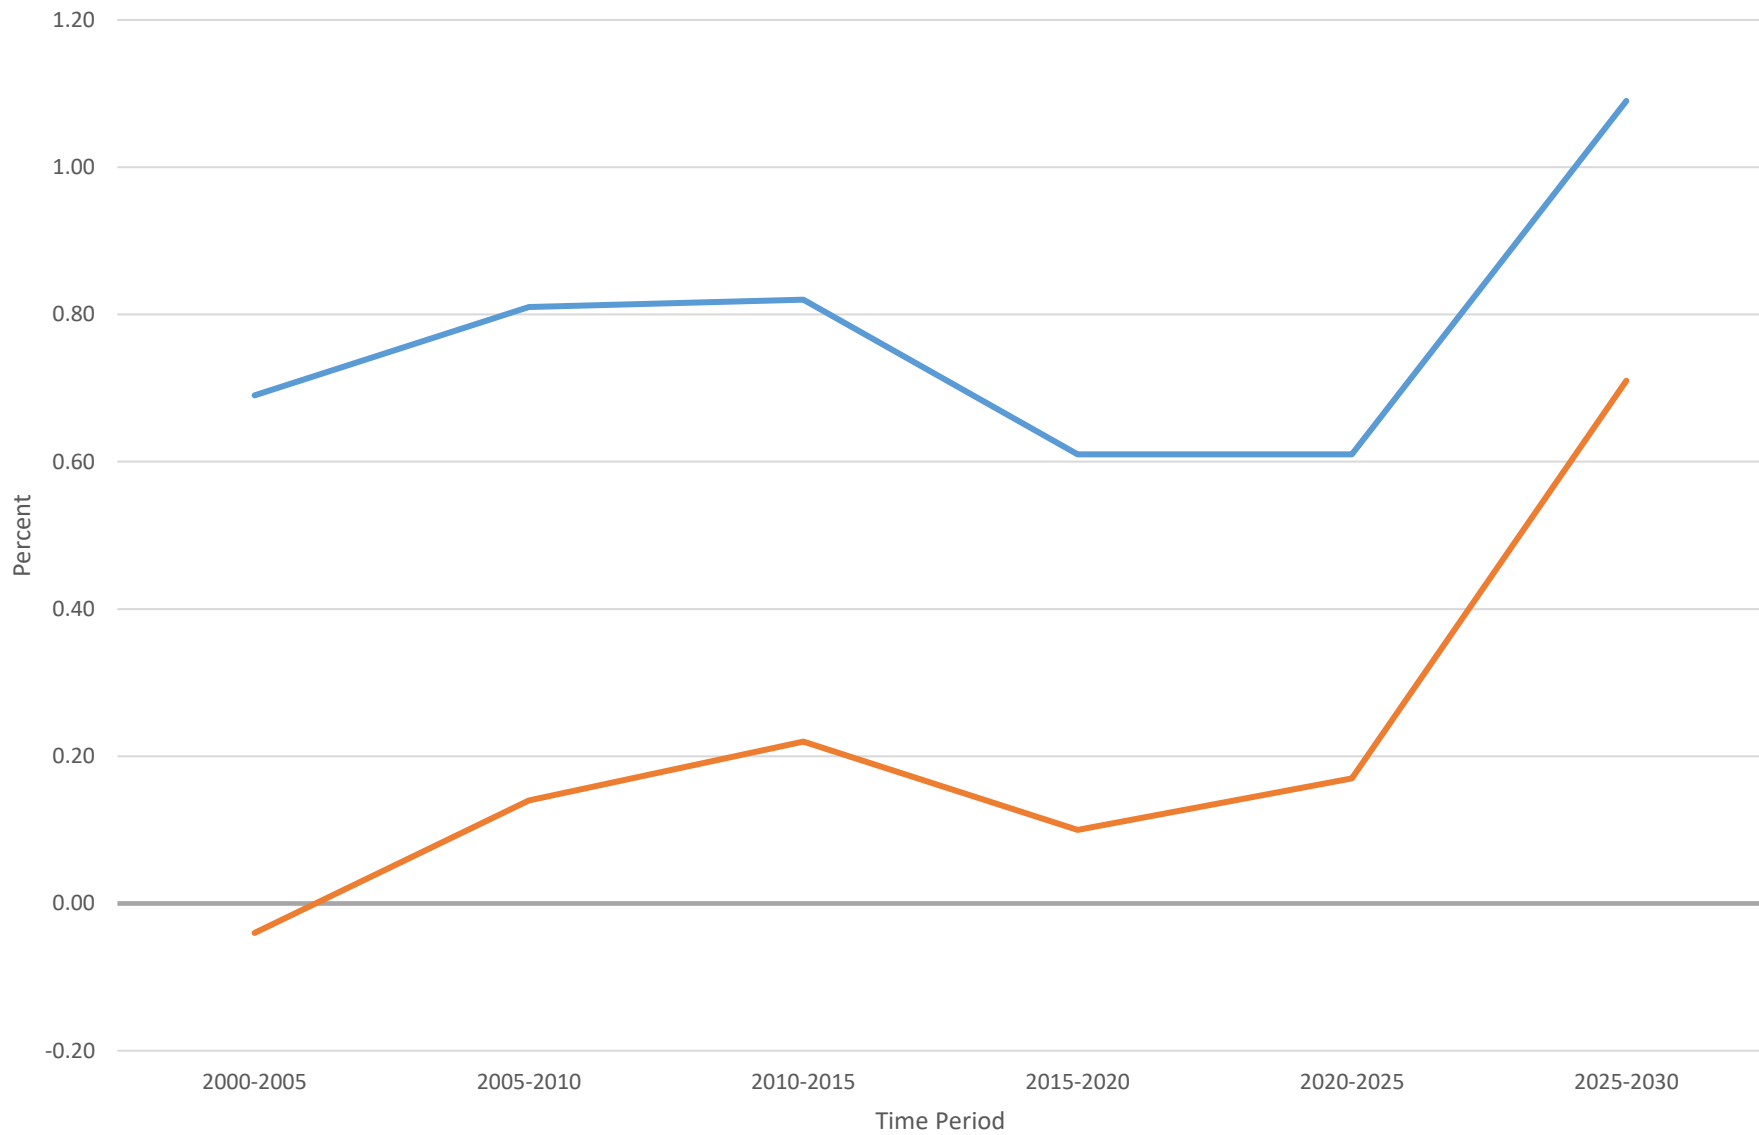

Marshall Islands - Urban Growth Rate v. Total Population Growth Rate

— Urban Growth Rate — Total Population Growth Rate